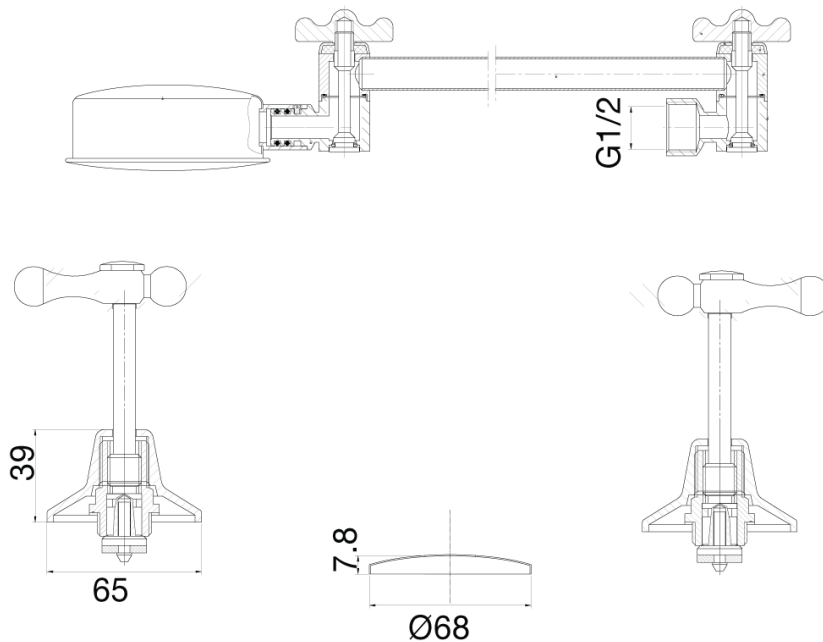

Posh Bristol Shower Set Lever 1/4 Turn Ceramic Disc Chrome (3 Star)

2205962

SPECIFICATIONS

Recommended Use	Domestic;Hotel;Commercial
Colour Finish	Chrome
Primary Material	DR Brass
Recommended Pressure Range	150 - 500 kPa as per AS3500
Max Continuous Working Temperature (deg C)	60
Min Continuous Working Temperature (deg C)	5
Hot Water Unit Suitability	Storage Tank;Continuous Flow

WARRANTY

Warranty - Domestic Use (Years)	10
Spare Parts & Labour (Years)	1

Please refer to Warranty Page for full Terms and Conditions

Dimensions are nominal measurements only.

CLEANING RECOMMENDATIONS:

We recommend the use of soapy water or approved cleaners. This product should not be cleaned with abrasive materials. Damage caused by any improper treatment is not covered by the product warranty. Refer to Warranty Conditions

Disclaimer: Products in this specification manual must by regulation be installed by licensed and registered trade people. The manufacturer/distributor reserves the right to vary specifications or delete models from their range without prior notification. Dimensions are nominal measurements only. Dimensions and set-outs listed are correct at time of publication however the manufacturer/distributor takes no responsibility for printing errors.

Published 27/03/2025

To see the complete Posh range go to
www.reece.com.au