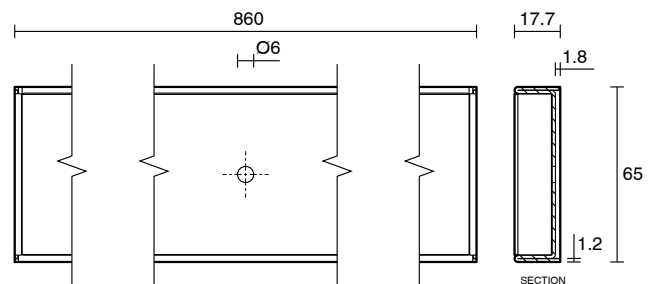

Posh Solus Tile Over Shower Tray with 860mm Long Rear Stainless Steel Tile Insert Channel Suits Tiles 9mm and up (For 2 Wall / Corner Install) 900mm x 900mm

9512246

SPECIFICATIONS

Recommended Use	Domestic, Hotel & Commercial
Shower Base Colour	Grey
Shower Base Material	SMC
Shower Grate Material	Stainless Steel (316 Grade)
Waste Position	Centre Rear
Shower Base Waste Size	50 mm
Weight of Shower Base	20 kg
Usage	Corner Install

WARRANTY

Warranty - Domestic Use	10 Years
Spare Parts & Labour	12 Months

Please refer to Warranty Page for full Terms and Conditions

Dimensions are nominal measurements only.

CLEANING RECOMMENDATIONS:

We recommend the use of soapy water or approved cleaners. This product should not be cleaned with abrasive materials. Damage caused by any improper treatment is not covered by the product warranty. Refer to Warranty Conditions

Disclaimer: Products in this specification manual must by regulation be installed by licensed and registered trade people. The manufacturer/distributor reserves the right to vary specifications or delete models from their range without prior notification. Dimensions are nominal measurements only. Dimensions and set-outs listed are correct at time of publication however the manufacturer/distributor takes no responsibility for printing errors.

Published 31/07/2023

To see the complete Posh range go to
www.reece.com.au