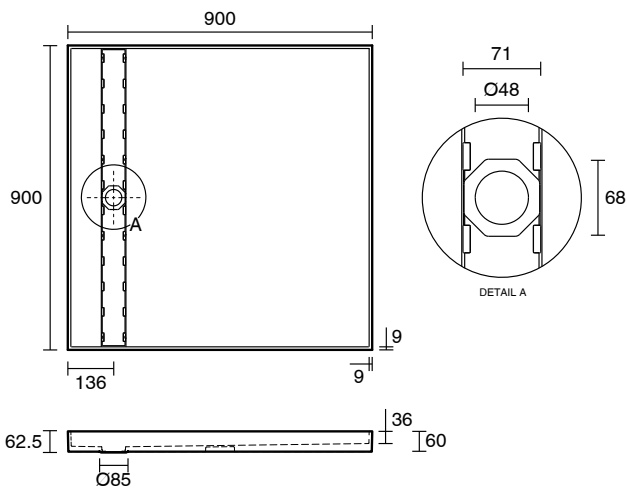

Posh Solus Tile Over Shower Tray with 860mm Long Rear Stainless Steel Tile Insert Channel Suits Tiles 9mm and up (For 2 Wall / Corner Install) 900mm x 900mm

9512246

SPECIFICATIONS

Recommended Use	Domestic, Hotel & Commercial
Shower Base Colour	Grey
Shower Base Material	SMC
Shower Grate Material	Stainless Steel (316 Grade)
Waste Position	Centre Rear
Shower Base Waste Size	50 mm
Weight of Shower Base	20 kg
Usage	Corner Install

WARRANTY

Warranty - Domestic Use	10 Years
Spare Parts & Labour	12 Months

Please refer to Warranty Page for full Terms and Conditions

Dimensions are nominal measurements only.

CLEANING RECOMMENDATIONS:

We recommend the use of soapy water or approved cleaners. This product should not be cleaned with abrasive materials. Damage caused by any improper treatment is not covered by the product warranty. Refer to Warranty Conditions

Disclaimer: Products in this specification manual must by regulation be installed by licensed and registered trade people. The manufacturer/distributor reserves the right to vary specifications or delete models from their range without prior notification. Dimensions are nominal measurements only. Dimensions and set-outs listed are correct at time of publication however the manufacturer/distributor takes no responsibility for printing errors.

Published 31/07/2023

To see the complete Posh range go to
www.reece.com.au