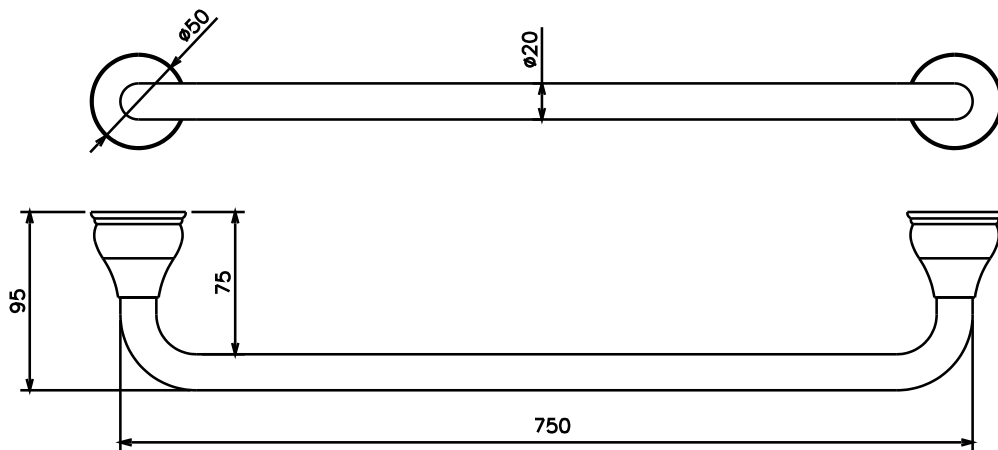

Milli Monument Edit Single Towel Rail 750mm Brushed Nickel

2265505

SPECIFICATIONS

Recommended Use	Domestic, Hotel & Commercial
Colour	Brushed Nickel
Material	Brass

WARRANTY

Replacement Only - Domestic Use 15 Years

Please refer to Warranty Page for full Terms and Conditions

Dimensions are nominal measurements only.

CLEANING RECOMMENDATIONS:

We recommend the use of soapy water or approved cleaners. This product should not be cleaned with abrasive materials. Damage caused by any improper treatment is not covered by the product warranty. Refer to Warranty Conditions

Disclaimer: Products in this specification manual must by regulation be installed by licensed and registered trade people. The manufacturer/distributor reserves the right to vary specifications or delete models from their range without prior notification. Dimensions are nominal measurements only. Dimensions and set-outs listed are correct at time of publication however the manufacturer/distributor takes no responsibility for printing errors.

Published 28/03/2022

To see the complete Milli range go to www.reece.com.au