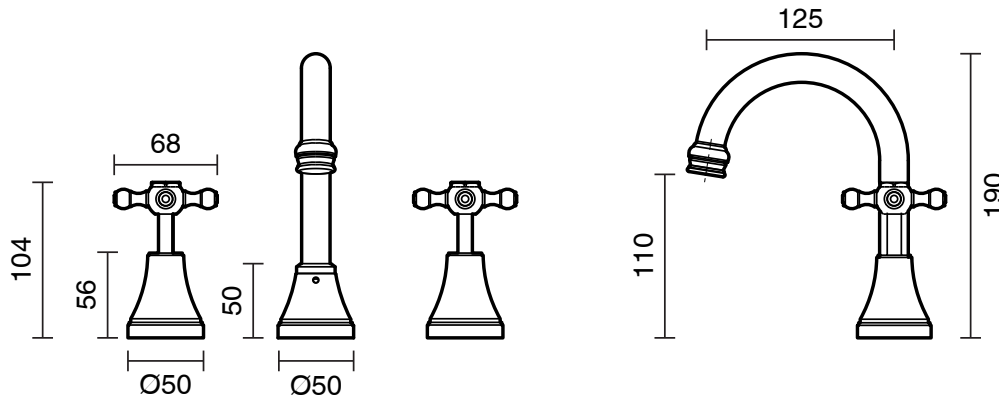

KADO

Kado Era Basin Set Swivel Cross Handles Brushed Nickel (5 Star)

9512053

SPECIFICATIONS

Recommended Use	Domestic, Hotel & Commercial
Colour	Brushed Nickel
Finish	Brushed
Material	DR Brass
Recommended Pressure Range	150 - 500 kPa
Maximum Continuous Working Temperature	80 deg C
Suitable for Storage Tank Hot Water	Yes
Suitable for Continuous Flow Hot Water	Yes
Suitable for Gravity Feed Hot Water	No

WARRANTY

Warranty - Domestic Use	10 Years
Spare Parts & Labour	12 Months

Please refer to Warranty Page for full Terms and Conditions

Dimensions are nominal measurements only.

CLEANING RECOMMENDATIONS:

We recommend the use of soapy water or approved cleaners. This product should not be cleaned with abrasive materials. Damage caused by any improper treatment is not covered by the product warranty. Refer to Warranty Conditions

Disclaimer: Products in this specification manual must by regulation be installed by licensed and registered trade people. The manufacturer/distributor reserves the right to vary specifications or delete models from their range without prior notification. Dimensions are nominal measurements only. Dimensions and set-outs listed are correct at time of publication however the manufacturer/distributor takes no responsibility for printing errors.

Published 12/10/2023

To see the complete Kado range go to www.reece.com.au