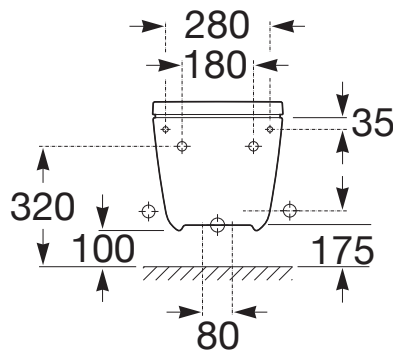

Roca The Gap Wall Bidet with Cover

SPECIFICATIONS

Recommended Use	Domestic, Hotel & Commercial
Material	Vitreous China
Colour	White
Weight of Bidet	18 kg
Fixing	To wall using solid or cavity wall brackets (not supplied)
Overflow	Intergrated Overflow
Taphole	1 Taphole
Bidet Cover	Soft Close
Tapware	Sold Separately
Standards	AS 3494

WARRANTY

Warranty - Domestic Use	15 Years
Parts & Labour	12 Months

Please refer to Warranty Page for full Terms and Conditions

CLEANING RECOMMENDATIONS:

We recommend the use of soapy water or approved cleaners. This product should not be cleaned with abrasive materials. Damage caused by any improper treatment is not covered by the product warranty. Refer to Warranty Conditions.

Dimensions are nominal measurements only.

Disclaimer: Products in this specification manual must by regulation be installed by licensed and registered trade people. The manufacturer/distributor reserves the right to vary specifications or delete models from their range without prior notification. Dimensions are nominal measurements only. Dimensions and set-outs listed are correct at time of publication however the manufacturer/distributor takes no responsibility for printing errors.

Published 16/06/2023