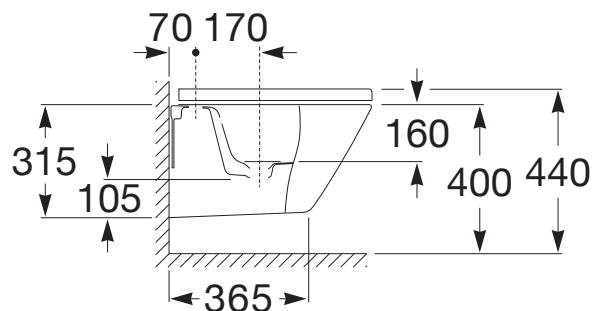

Roca The Gap Wall Bidet with Cover

SPECIFICATIONS

Recommended Use	Domestic, Hotel & Commercial
Material	Vitreous China
Colour	White
Weight of Bidet	18 kg
Fixing	To wall using solid or cavity wall brackets (not supplied)
Overflow	Intergrated Overflow
Taphole	1 Taphole
Bidet Cover	Soft Close
Tapware	Sold Separately
Standards	AS 3494

WARRANTY

Warranty - Domestic Use	15 Years
Parts & Labour	12 Months

Please refer to Warranty Page for full Terms and Conditions

CLEANING RECOMMENDATIONS:

We recommend the use of soapy water or approved cleaners. This product should not be cleaned with abrasive materials. Damage caused by any improper treatment is not covered by the product warranty. Refer to Warranty Conditions.

Dimensions are nominal measurements only.

Disclaimer: Products in this specification manual must by regulation be installed by licensed and registered trade people. The manufacturer/distributor reserves the right to vary specifications or delete models from their range without prior notification. Dimensions are nominal measurements only. Dimensions and set-outs listed are correct at time of publication however the manufacturer/distributor takes no responsibility for printing errors.

Published 16/06/2023