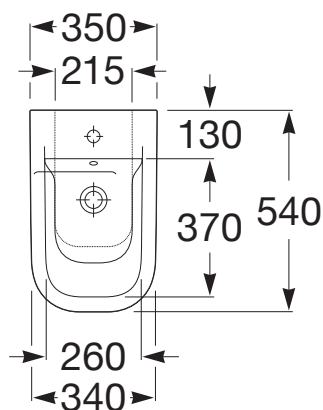

Roca The Gap Wall Bidet with Cover

SPECIFICATIONS

Recommended Use	Domestic, Hotel & Commercial
Material	Vitreous China
Colour	White
Weight of Bidet	18 kg
Fixing	To wall using solid or cavity wall brackets (not supplied)
Overflow	Intergrated Overflow
Taphole	1 Taphole
Bidet Cover	Soft Close
Tapware	Sold Separately
Standards	AS 3494

WARRANTY

Warranty - Domestic Use	15 Years
Parts & Labour	12 Months

Please refer to Warranty Page for full Terms and Conditions

CLEANING RECOMMENDATIONS:

We recommend the use of soapy water or approved cleaners. This product should not be cleaned with abrasive materials. Damage caused by any improper treatment is not covered by the product warranty. Refer to Warranty Conditions.

Dimensions are nominal measurements only.

Disclaimer: Products in this specification manual must by regulation be installed by licensed and registered trade people. The manufacturer/distributor reserves the right to vary specifications or delete models from their range without prior notification. Dimensions are nominal measurements only. Dimensions and set-outs listed are correct at time of publication however the manufacturer/distributor takes no responsibility for printing errors.

Published 16/06/2023