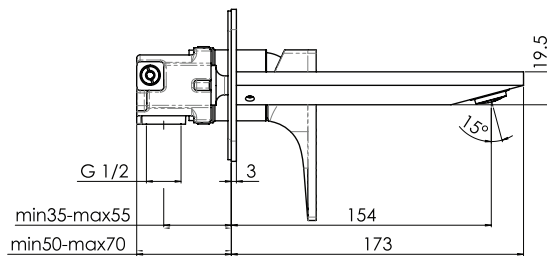

Milli Zato Basin Wall Mixer Set Brushed Nickel (5 Star)

2269844

SPECIFICATIONS

Recommended Use	Domestic, Hotel & Commercial
Colour	Nickel
Finish	Brushed
Material	DR Brass
Recommended Pressure Range	150-500kPa
Maximum Continuous Working Pressure	1000kPa
Maximum Continuous Working Temperature	65 deg C

WARRANTY

Warranty - Domestic Use	15 Years
Spare Parts & Labour	12 Months

Please refer to Warranty Page for full Terms and Conditions

Dimensions are nominal measurements only.

CLEANING RECOMMENDATIONS:

We recommend the use of soapy water or approved cleaners. This product should not be cleaned with abrasive materials. Damage caused by any improper treatment is not covered by the product warranty. Refer to Warranty Conditions

Disclaimer: Products in this specification manual must by regulation be installed by licensed and registered trade people. The manufacturer/distributor reserves the right to vary specifications or delete models from their range without prior notification. Dimensions are nominal measurements only. Dimensions and set-outs listed are correct at time of publication however the manufacturer/distributor takes no responsibility for printing errors.

Published 18/06/2021

To see the complete Milli range go to www.reece.com.au