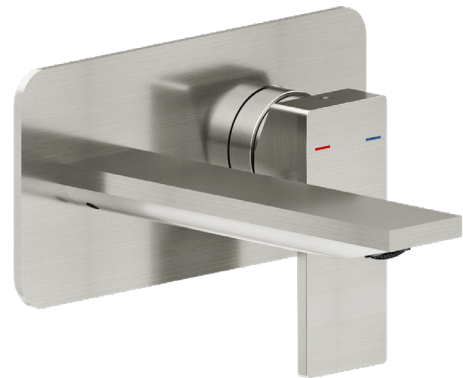

Milli Zato Basin Wall Mixer Set Brushed Nickel (5 Star)

2269844

SPECIFICATIONS

Recommended Use	Domestic, Hotel & Commercial
Colour	Nickel
Finish	Brushed
Material	DR Brass
Recommended Pressure Range	150-500kPa
Maximum Continuous Working Pressure	1000kPa
Maximum Continuous Working Temperature	65 deg C

WARRANTY

Warranty - Domestic Use	15 Years
Spare Parts & Labour	12 Months

Please refer to Warranty Page for full Terms and Conditions

Dimensions are nominal measurements only.

CLEANING RECOMMENDATIONS:

We recommend the use of soapy water or approved cleaners. This product should not be cleaned with abrasive materials. Damage caused by any improper treatment is not covered by the product warranty. Refer to Warranty Conditions

Disclaimer: Products in this specification manual must by regulation be installed by licensed and registered trade people. The manufacturer/distributor reserves the right to vary specifications or delete models from their range without prior notification. Dimensions are nominal measurements only. Dimensions and set-outs listed are correct at time of publication however the manufacturer/distributor takes no responsibility for printing errors.

Published 18/06/2021

To see the complete Milli range go to www.reece.com.au