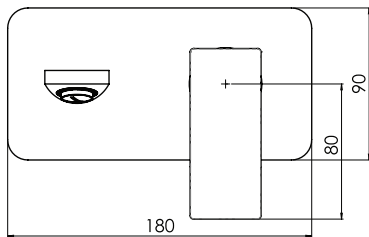

Dimensions are nominal measurements only.

CLEANING RECOMMENDATIONS:

We recommend the use of soapy water or approved cleaners. This product should not be cleaned with abrasive materials. Damage caused by any improper treatment is not covered by the product warranty. Refer to Warranty Conditions

Disclaimer: Products in this specification manual must by regulation be installed by licensed and registered trade people. The manufacturer/distributor reserves the right to vary specifications or delete models from their range without prior notification. Dimensions are nominal measurements only. Dimensions and set-outs listed are correct at time of publication however the manufacturer/distributor takes no responsibility for printing errors.

Published 18/06/2021

To see the complete Milli range go to www.reece.com.au