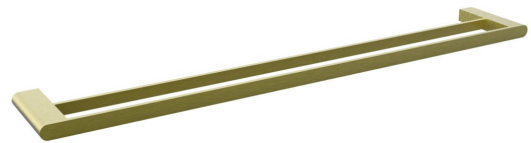

Mizu Soothe Double Towel Rail 750mm Brushed Brass

2266091

SPECIFICATIONS

Recommended Use	Domestic;Hotel;Commercial
Colour Finish	Brushed Brass
Primary Material	Zinc

WARRANTY

Replacement Only - Domestic Use (Years)	10
Parts Replacement Only (Years)	1

Please refer to Warranty Page for full Terms and Conditions

Dimensions are nominal measurements only.

CLEANING RECOMMENDATIONS:

We recommend the use of soapy water or approved cleaners. This product should not be cleaned with abrasive materials. Damage caused by any improper treatment is not covered by the product warranty. Refer to Warranty Conditions

Disclaimer: Products in this specification manual must by regulation be installed by licensed and registered trade people. The manufacturer/distributor reserves the right to vary specifications or delete models from their range without prior notification. Dimensions are nominal measurements only. Dimensions and set-outs listed are correct at time of publication however the manufacturer/distributor takes no responsibility for printing errors.

Published 25/11/2024

To see the complete Mizu range go to www.reece.com.au