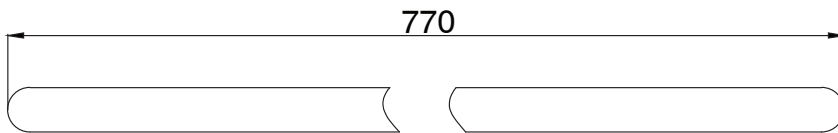

Mizu Soothe Double Towel Rail 750mm Brushed Brass

2266091

SPECIFICATIONS

Recommended Use	Domestic;Hotel;Commercial
Colour Finish	Brushed Brass
Primary Material	Zinc

WARRANTY

Replacement Only - Domestic Use (Years)	10
Parts Replacement Only (Years)	1

Please refer to Warranty Page for full Terms and Conditions

Dimensions are nominal measurements only.

CLEANING RECOMMENDATIONS:

We recommend the use of soapy water or approved cleaners. This product should not be cleaned with abrasive materials. Damage caused by any improper treatment is not covered by the product warranty. Refer to Warranty Conditions

Disclaimer: Products in this specification manual must by regulation be installed by licensed and registered trade people. The manufacturer/distributor reserves the right to vary specifications or delete models from their range without prior notification. Dimensions are nominal measurements only. Dimensions and set-outs listed are correct at time of publication however the manufacturer/distributor takes no responsibility for printing errors.

Published 25/11/2024

To see the complete Mizu range go to www.reece.com.au