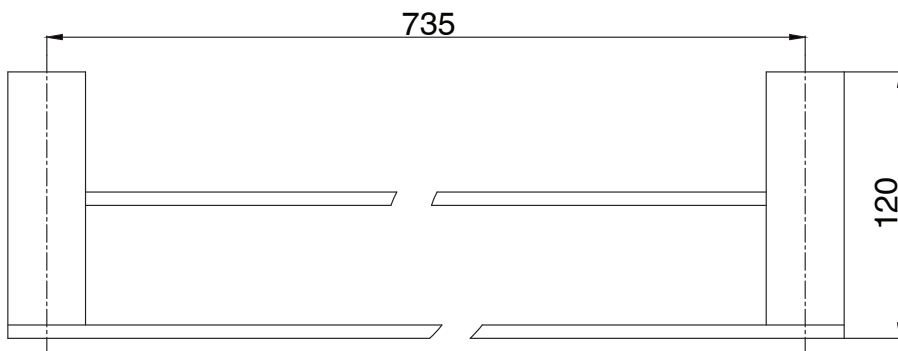

Mizu Soothe Double Towel Rail 750mm Brushed Brass

2266091

SPECIFICATIONS

Recommended Use	Domestic;Hotel;Commercial
Colour Finish	Brushed Brass
Primary Material	Zinc

WARRANTY

Replacement Only - Domestic Use (Years)	10
Parts Replacement Only (Years)	1

Please refer to Warranty Page for full Terms and Conditions

Dimensions are nominal measurements only.

CLEANING RECOMMENDATIONS:

We recommend the use of soapy water or approved cleaners. This product should not be cleaned with abrasive materials. Damage caused by any improper treatment is not covered by the product warranty. Refer to Warranty Conditions

Disclaimer: Products in this specification manual must by regulation be installed by licensed and registered trade people. The manufacturer/distributor reserves the right to vary specifications or delete models from their range without prior notification. Dimensions are nominal measurements only. Dimensions and set-outs listed are correct at time of publication however the manufacturer/distributor takes no responsibility for printing errors.

Published 25/11/2024

To see the complete Mizu range go to www.reece.com.au