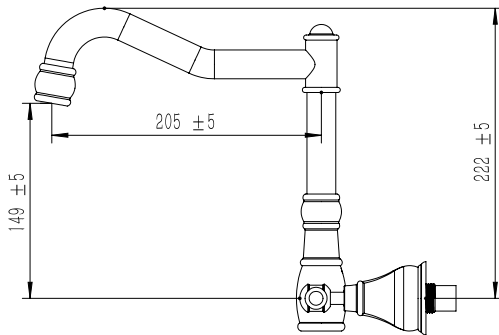

Milli Voir Wall English Kitchen Set Cross Handle Matte Black (4 Star)

2265434

SPECIFICATIONS

Recommended Use	Domestic, hotel and commercial
Colour	Matte Black
Material	DR Brass
Recommended Pressure Range	150 - 500 kPa
Max Continuous Working Pressure	500 kPa
Max Continuous Working Temperature	80 deg C
Suitable for Storage Tank Hot Water	Yes
Suitable for Continuous Flow Hot Water	Yes
Suitable for Gravity Feed Hot Water	No

WARRANTY

Warranty - Domestic Use	15 Years
Spare Parts & Labour	12 Months

Please refer to Warranty Page for full Terms and Conditions

Dimensions are nominal measurements only.

CLEANING RECOMMENDATIONS:

We recommend the use of soapy water or approved cleaners. This product should not be cleaned with abrasive materials. Damage caused by any improper treatment is not covered by the product warranty. Refer to Warranty Conditions

Disclaimer: Products in this specification manual must by regulation be installed by licensed and registered trade people. The manufacturer/distributor reserves the right to vary specifications or delete models from their range without prior notification. Dimensions are nominal measurements only. Dimensions and set-outs listed are correct at time of publication however the manufacturer/distributor takes no responsibility for printing errors.

Published 01/06/2020

To see the complete Milli range go to www.reece.com.au