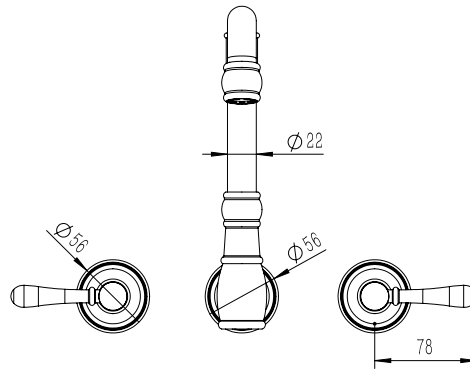

Milli Voir Wall English Kitchen Set Cross Handle Matte Black (4 Star)

2265434

SPECIFICATIONS

Recommended Use	Domestic, hotel and commercial
Colour	Matte Black
Material	DR Brass
Recommended Pressure Range	150 - 500 kPa
Max Continuous Working Pressure	500 kPa
Max Continuous Working Temperature	80 deg C
Suitable for Storage Tank Hot Water	Yes
Suitable for Continuous Flow Hot Water	Yes
Suitable for Gravity Feed Hot Water	No

WARRANTY

Warranty - Domestic Use	15 Years
Spare Parts & Labour	12 Months

Please refer to Warranty Page for full Terms and Conditions

Dimensions are nominal measurements only.

CLEANING RECOMMENDATIONS:

We recommend the use of soapy water or approved cleaners. This product should not be cleaned with abrasive materials. Damage caused by any improper treatment is not covered by the product warranty. Refer to Warranty Conditions

Disclaimer: Products in this specification manual must by regulation be installed by licensed and registered trade people. The manufacturer/distributor reserves the right to vary specifications or delete models from their range without prior notification. Dimensions are nominal measurements only. Dimensions and set-outs listed are correct at time of publication however the manufacturer/distributor takes no responsibility for printing errors.

Published 01/06/2020

To see the complete Milli range go to www.reece.com.au