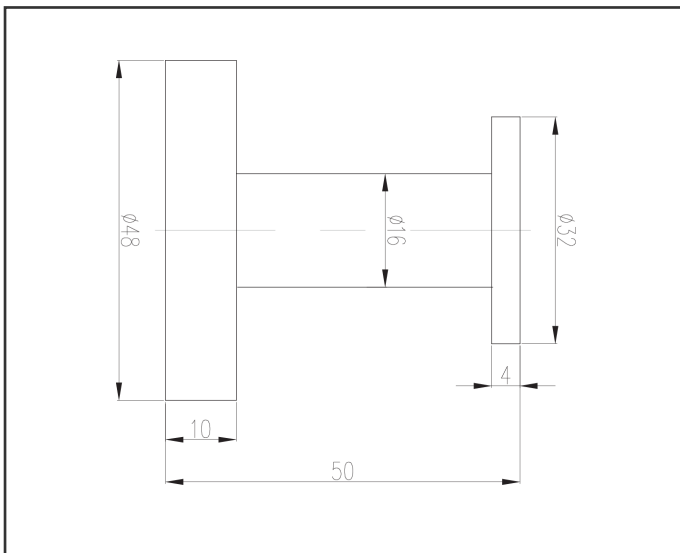

mizu

Mizu Drift Accessories Brushed Nickel

Robe Hook