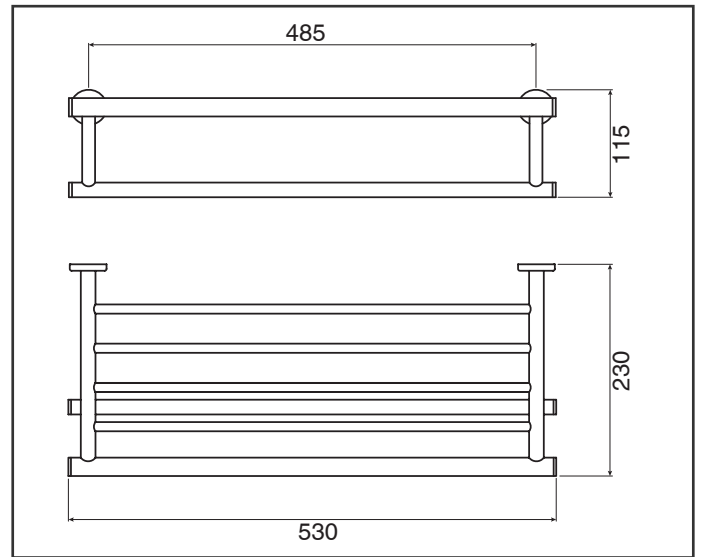

Mizu Drift Accessories Brushed Nickel

Guest Towel Holder

Towel Rack 530mm

Glass Shelf

NOTE:

Wall materials vary. The accessory fixing kit supplied is suited for solid wall fixing. For timber framed walls, please ensure the accessory is fixed to a stud/noggin behind the wall. Where stud/noggin is not available, please use suitable hollow wall fixing.