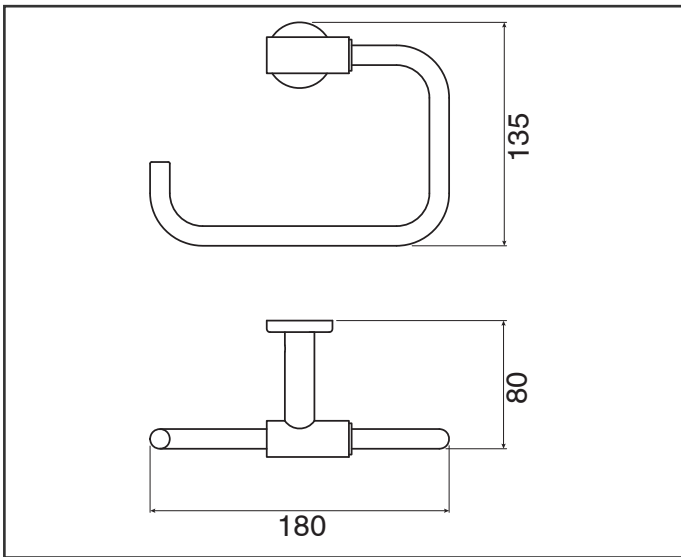

Published 06/04/2021

mizu

Mizu Drift Accessories Brushed Nickel

Single Towel Rail 700mm

Double Towel Rail 700mm

Robe Hook

Straight Toilet Roll Holder

mizu

Mizu Drift Accessories Brushed Nickel

Guest Towel Holder

Towel Rack 530mm

Glass Shelf

NOTE:

Wall materials vary. The accessory fixing kit supplied is suited for solid wall fixing. For timber framed walls, please ensure the accessory is fixed to a stud/noggin behind the wall. Where stud/noggin is not available, please use suitable hollow wall fixing.