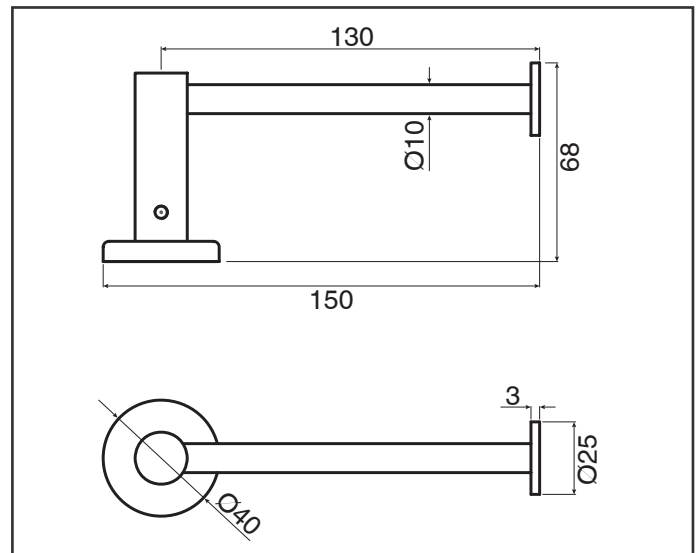

Disclaimer: Products in this specification manual must by regulation be installed by licensed and registered trade people. The manufacturer/distributor reserves the right to vary specifications or delete models from their range without prior notification. Dimensions are nominal measurements only. Dimensions and set-outs listed are correct at time of publication however the manufacturer/distributor takes no responsibility for printing errors.

Published 06/04/2021

mizu

Mizu Drift Accessories Brushed Nickel

Single Towel Rail 700mm

Double Towel Rail 700mm

Robe Hook

Straight Toilet Roll Holder

mizu