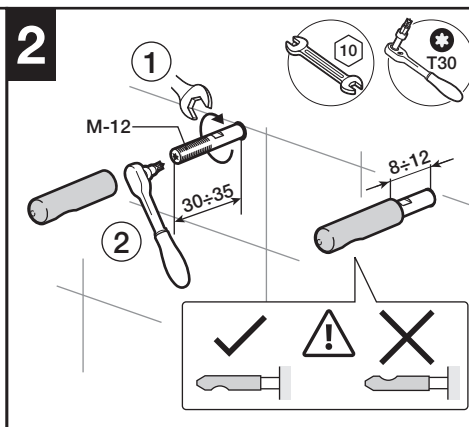

HIDDEN FIXATION WC

A

B

	L [mm]	Ref.
A	208	AV0027200R
	178	AV0035800R
	143	AV0030800R

	L	Ref.
B	208	AV0034800R
	143	AV0034900R

HIDDEN FIXATION BIDET

L [mm]	Ref.
208	AV0027200R
178	AV0035800R
143	AV0030800R

L	Ref.
208	AV0034800R
143	AV0034900R