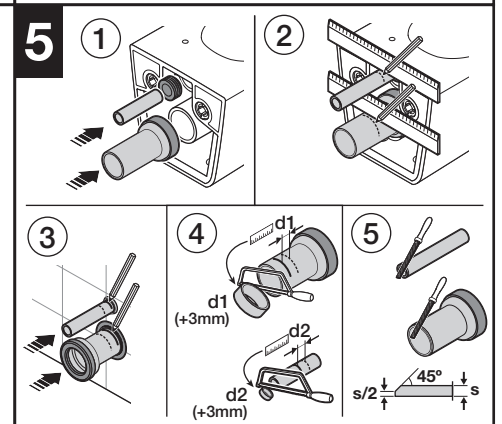

HIDDEN FIXATION WC

A

B

	L [mm]	Ref.
A	208	AV0027200R
	178	AV0035800R
	143	AV0030800R

	L	Ref.
B	208	AV0034800R
	143	AV0034900R

HIDDEN FIXATION BIDET

L [mm]	Ref.
208	AV0027200R
178	AV0035800R
143	AV0030800R

L	Ref.
208	AV0034800R
143	AV0034900R