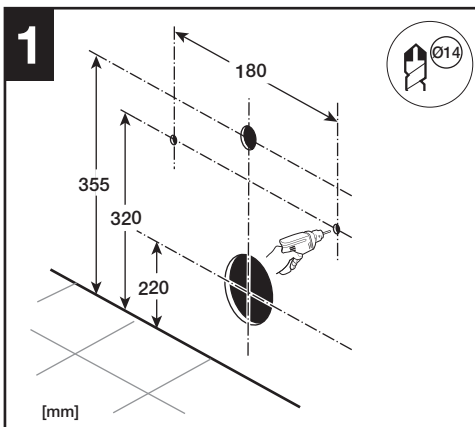

HIDDEN FIXATION WC

A

B

	L [mm]	Ref.
A	208	AV0027200R
	178	AV0035800R
	143	AV0030800R

	L	Ref.
B	208	AV0034800R
	143	AV0034900R

HIDDEN FIXATION BIDET

L [mm]	Ref.
208	AV0027200R
178	AV0035800R
143	AV0030800R

L	Ref.
208	AV0034800R
143	AV0034900R