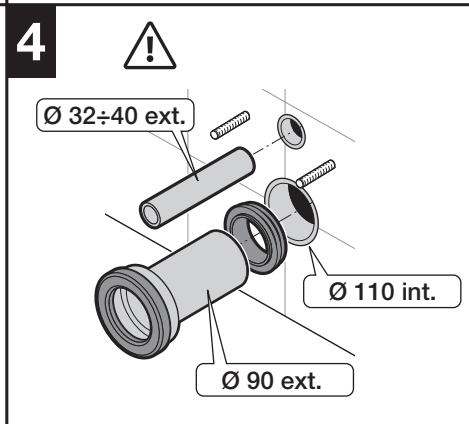

HIDDEN FIXATION WC

A

B

	L [mm]	Ref.
A	208	AV0027200R
	178	AV0035800R
	143	AV0030800R

	L	Ref.
B	208	AV0034800R
	143	AV0034900R

HIDDEN FIXATION BIDET

L [mm]	Ref.
208	AV0027200R
178	AV0035800R
143	AV0030800R

L	Ref.
208	AV0034800R
143	AV0034900R