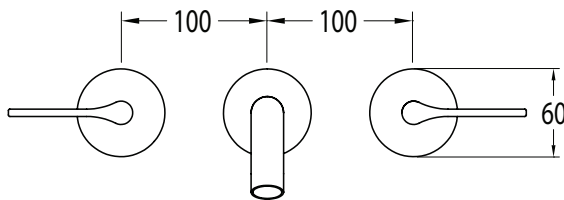

Dimensions are nominal measurements only.

CLEANING RECOMMENDATIONS:

We recommend the use of soapy water or approved cleaners. This product should not be cleaned with abrasive materials. Damage caused by any improper treatment is not covered by the product warranty. Refer to Warranty Conditions

Disclaimer: Products in this specification manual must by regulation be installed by licensed and registered trade people. The manufacturer/distributor reserves the right to vary specifications or delete models from their range without prior notification. Dimensions are nominal measurements only. Dimensions and set-outs listed are correct at time of publication however the manufacturer/distributor takes no responsibility for printing errors.

Published 02/07/2021

To see the complete Milli range go to www.reece.com.au