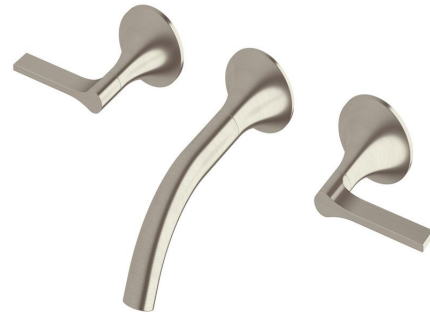

Milli Oria Wall Basin Set 165mm PVD Brushed Nickel (5 Star)

2265593

SPECIFICATIONS

Recommended Use	Domestic, Hotel & Commercial
Colour	Nickel
Finish	Brushed
Material	Brass
Recommended Pressure Range	250-500kPa
Maximum Continuous Working Temperature	65 deg C
Suitable for Storage Tank Hot Water	Yes
Suitable for Continuous Flow Hot Water	Yes
Suitable for Gravity Feed Hot Water	No

WARRANTY

Warranty - Domestic Use	15 Years
Spare Parts & Labour	12 Months

Please refer to Warranty Page for full Terms and Conditions

Dimensions are nominal measurements only.

CLEANING RECOMMENDATIONS:

We recommend the use of soapy water or approved cleaners. This product should not be cleaned with abrasive materials. Damage caused by any improper treatment is not covered by the product warranty. Refer to Warranty Conditions

Disclaimer: Products in this specification manual must by regulation be installed by licensed and registered trade people. The manufacturer/distributor reserves the right to vary specifications or delete models from their range without prior notification. Dimensions are nominal measurements only. Dimensions and set-outs listed are correct at time of publication however the manufacturer/distributor takes no responsibility for printing errors.

Published 02/07/2021

To see the complete Milli range go to www.reece.com.au