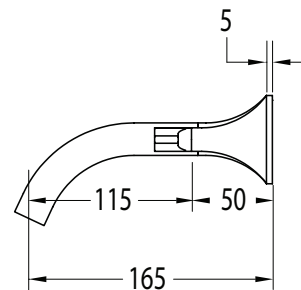

Dimensions are nominal measurements only.

CLEANING RECOMMENDATIONS:

We recommend the use of soapy water or approved cleaners. This product should not be cleaned with abrasive materials. Damage caused by any improper treatment is not covered by the product warranty. Refer to Warranty Conditions

Disclaimer: Products in this specification manual must by regulation be installed by licensed and registered trade people. The manufacturer/distributor reserves the right to vary specifications or delete models from their range without prior notification. Dimensions are nominal measurements only. Dimensions and set-outs listed are correct at time of publication however the manufacturer/distributor takes no responsibility for printing errors.

Published 02/07/2021

To see the complete Milli range go to www.reece.com.au