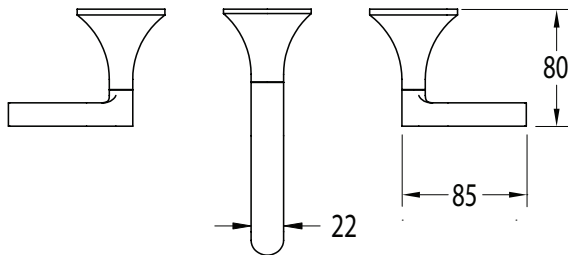

Milli Oria Wall Basin Set 165mm PVD Brushed Nickel (5 Star)

2265593

SPECIFICATIONS

Recommended Use	Domestic, Hotel & Commercial
Colour	Nickel
Finish	Brushed
Material	Brass
Recommended Pressure Range	250-500kPa
Maximum Continuous Working Temperature	65 deg C
Suitable for Storage Tank Hot Water	Yes
Suitable for Continuous Flow Hot Water	Yes
Suitable for Gravity Feed Hot Water	No

WARRANTY

Warranty - Domestic Use	15 Years
Spare Parts & Labour	12 Months

Please refer to Warranty Page for full Terms and Conditions

Dimensions are nominal measurements only.

CLEANING RECOMMENDATIONS:

We recommend the use of soapy water or approved cleaners. This product should not be cleaned with abrasive materials. Damage caused by any improper treatment is not covered by the product warranty. Refer to Warranty Conditions

Disclaimer: Products in this specification manual must by regulation be installed by licensed and registered trade people. The manufacturer/distributor reserves the right to vary specifications or delete models from their range without prior notification. Dimensions are nominal measurements only. Dimensions and set-outs listed are correct at time of publication however the manufacturer/distributor takes no responsibility for printing errors.

Published 02/07/2021

To see the complete Milli range go to www.reece.com.au