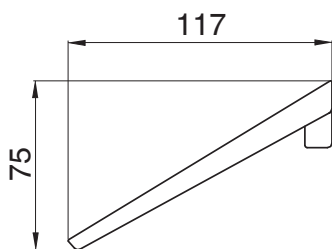

mizu

Mizu Silk Guest Towel Ring Brushed Gunmetal

9511265

SPECIFICATIONS

Recommended Use	Domestic, Hotel & Commercial
Colour	Brushed Gunmetal
Material	Zinc

WARRANTY

Replacement Only - Domestic Use 10 Years

Please refer to Warranty Page for full Terms and Conditions

Dimensions are nominal measurements only.

CLEANING RECOMMENDATIONS:

We recommend the use of soapy water or approved cleaners. This product should not be cleaned with abrasive materials. Damage caused by any improper treatment is not covered by the product warranty. Refer to Warranty Conditions

Disclaimer: Products in this specification manual must by regulation be installed by licensed and registered trade people. The manufacturer/distributor reserves the right to vary specifications or delete models from their range without prior notification. Dimensions are nominal measurements only. Dimensions and set-outs listed are correct at time of publication however the manufacturer/distributor takes no responsibility for printing errors.

Published 27/07/2022

To see the complete Mizu range go to
www.reece.com.au