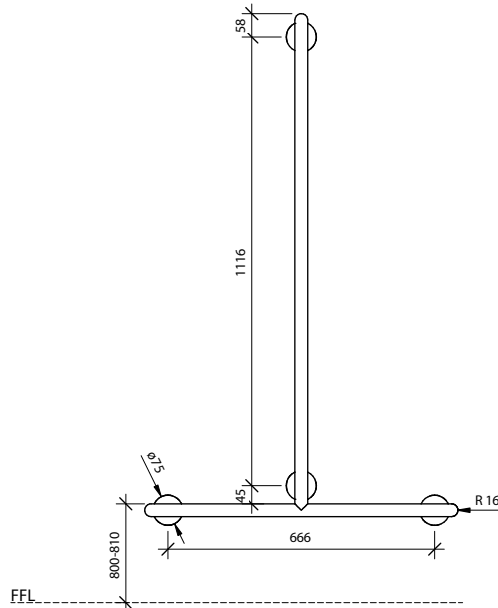

Potential Installation

As improvements in the design and performance of RBA products are continuous, specifications may be subject to change without notice. The illustrations and descriptions herein are applicable to production as of the date of this Technical Data Sheet. Revised 12/19 © 2019 by RBA Group TD/Model RBA4601-068/1219