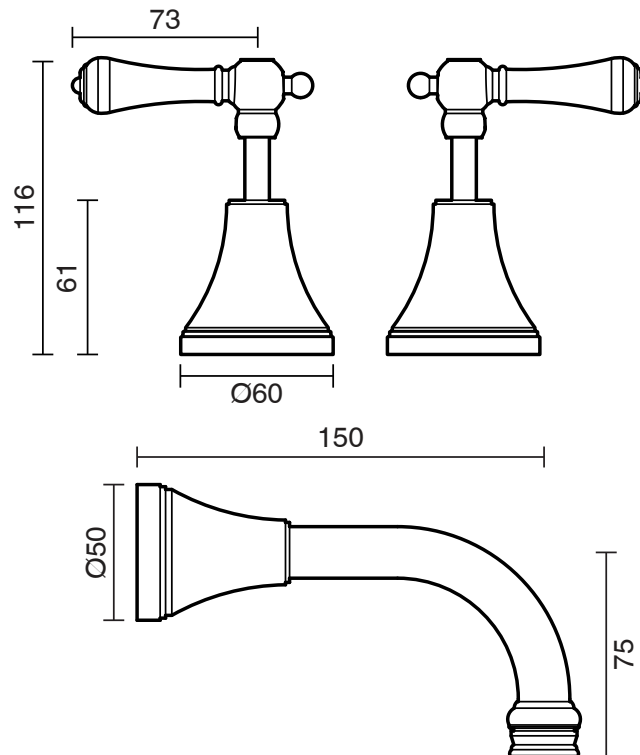

KADO

Kado Era Wall Bath Set 150mm Lever Porcelain Handle Chrome

9507600

SPECIFICATIONS

Recommended Use	Domestic, Hotel & Commercial
Colour	Chrome with Porcelain Handles
Finish	Polished
Material	DR Brass
Recommended Pressure Range	150 - 500 kPa
Maximum Continuous Working Temperature	80 deg C
Suitable for Storage Tank Hot Water	Yes
Suitable for Continuous Flow Hot Water	Yes
Suitable for Gravity Feed Hot Water	No

WARRANTY

Warranty - Domestic Use	10 Years
Spare Parts & Labour	12 Months

Please refer to Warranty Page for full Terms and Conditions

Dimensions are nominal measurements only.

CLEANING RECOMMENDATIONS:

We recommend the use of soapy water or approved cleaners. This product should not be cleaned with abrasive materials. Damage caused by any improper treatment is not covered by the product warranty. Refer to Warranty Conditions

Disclaimer: Products in this specification manual must by regulation be installed by licensed and registered trade people. The manufacturer/distributor reserves the right to vary specifications or delete models from their range without prior notification. Dimensions are nominal measurements only. Dimensions and set-outs listed are correct at time of publication however the manufacturer/distributor takes no responsibility for printing errors.

Published 12/10/2023

To see the complete Kado range go to www.reece.com.au

WaterMark
AS/NZS 3718
WM-022967