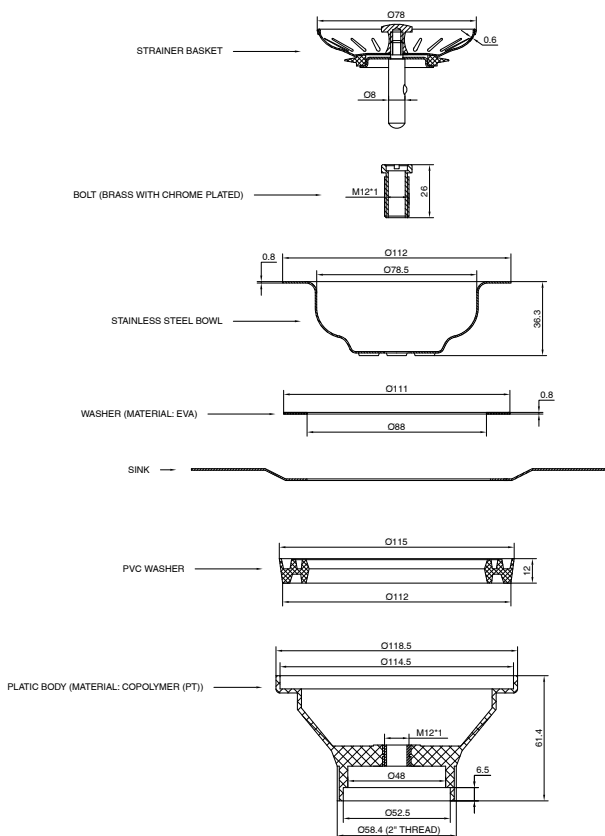

Memo Basket Plug & Waste 90mm x 50mm (Suits Stainless Steel Sinks) Bronze

2407097

SPECIFICATIONS

Recommended Use	Domestic, Hotel & Commercial
Material	Stainless Steel (304 Grade)
Colour	Bronze
Finish	Satin
Size	90mm x 50mm
Suitable for	This waste is suitable for stainless steel sinks

WARRANTY

Replacement Only - Domestic Use	12 Months

Please refer to Warranty Page for full Terms and Conditions

Dimensions are nominal measurements only.

CLEANING RECOMMENDATIONS:

We recommend using a soft cloth or moist sponge with soapy water or mild detergent. Rinse with clean water, towel dry after cleaning. Clean regularly to protect surface finish. Do not use chemical or abrasive cleaners, avoid using a scrubbing brush or scourer sponge to clean. A soft brush can be used for hard to reach places. Damage caused by any improper treatment is not covered by the product warranty. Refer to Warranty Conditions.

Disclaimer: Products in this specification manual must by regulation be installed by licensed and registered trade people. The manufacturer/distributor reserves the right to vary specifications or delete models from their range without prior notification. Dimensions are nominal measurements only. Dimensions and set-outs listed are correct at time of publication however the manufacturer/distributor takes no responsibility for printing errors.

Published 03/10/2022

To see the complete Memo range go to www.reece.com.au