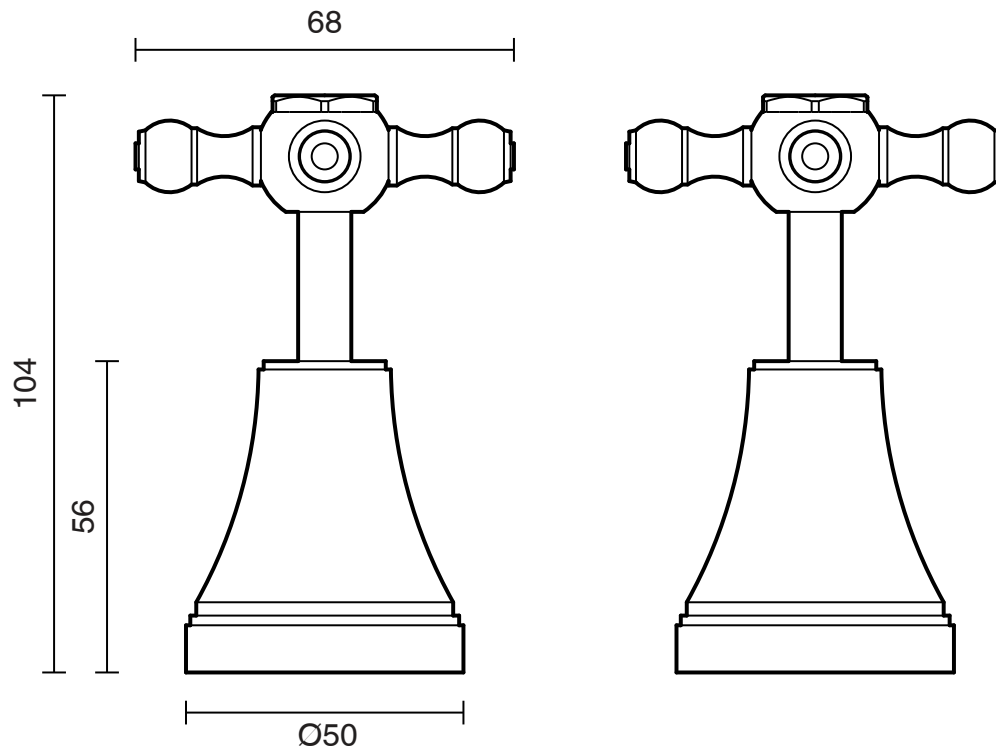

KADO

Kado Era Basin Top Assemblies Cross Handles Brass Gold

2263690

SPECIFICATIONS

Recommended Use	Domestic, Hotel & Commercial
Colour	Brass Gold
Finish	Polished
Material	DR Brass
Recommended Pressure Range	150 - 500 kPa
Maximum Continuous Working Temperature	80 deg C
Suitable for Storage Tank Hot Water	Yes
Suitable for Continuous Flow Hot Water	Yes
Suitable for Gravity Feed Hot Water	No

WARRANTY

Warranty - Domestic Use	10 Years
Spare Parts & Labour	12 Months

Please refer to Warranty Page for full Terms and Conditions

Dimensions are nominal measurements only.

CLEANING RECOMMENDATIONS:

We recommend the use of soapy water or approved cleaners. This product should not be cleaned with abrasive materials. Damage caused by any improper treatment is not covered by the product warranty. Refer to Warranty Conditions

Disclaimer: Products in this specification manual must by regulation be installed by licensed and registered trade people. The manufacturer/distributor reserves the right to vary specifications or delete models from their range without prior notification. Dimensions are nominal measurements only. Dimensions and set-outs listed are correct at time of publication however the manufacturer/distributor takes no responsibility for printing errors.

Published 12/10/2023

To see the complete Kado range go to www.reece.com.au