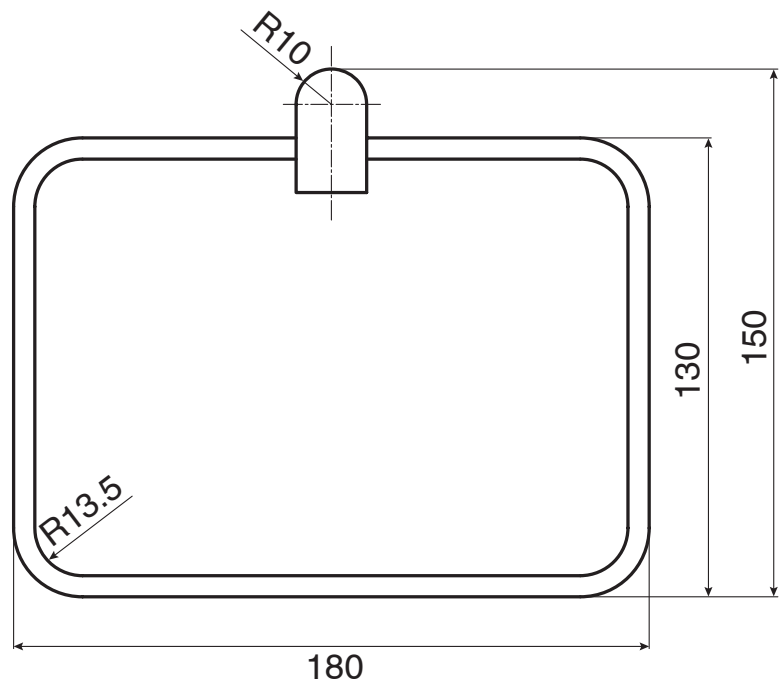

mizu

Mizu Soothe Towel Ring Brushed Brass

2266085

SPECIFICATIONS	
Recommended Use	Domestic;Hotel;Commercial
Colour Finish	Brushed Brass
Primary Material	Brass
WARRANTY	
Replacement Only - Domestic Use (Years)	10
Parts Replacement Only (Years)	1
<i>Please refer to Warranty Page for full Terms and Conditions</i>	

Disclaimer: Products in this specification manual must by regulation be installed by licensed and registered trade people. The manufacturer/distributor reserves the right to vary specifications or delete models from their range without prior notification. Dimensions are nominal measurements only. Dimensions and set-outs listed are correct at time of publication however the manufacturer/distributor takes no responsibility for printing errors.