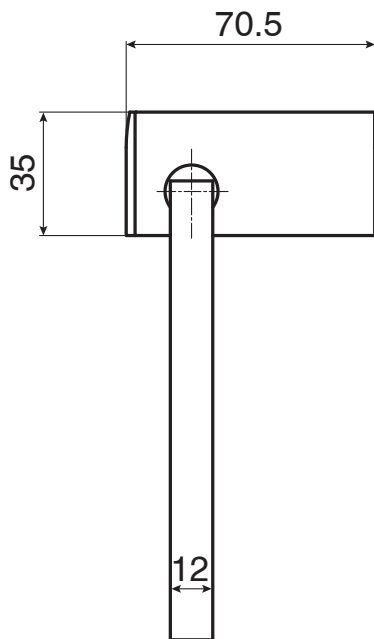

mizu

Mizu Soothe Towel Ring Brushed Brass

2266085

SPECIFICATIONS	
Recommended Use	Domestic;Hotel;Commercial
Colour Finish	Brushed Brass
Primary Material	Brass
WARRANTY	
Replacement Only - Domestic Use (Years)	10
Parts Replacement Only (Years)	1
<i>Please refer to Warranty Page for full Terms and Conditions</i>	