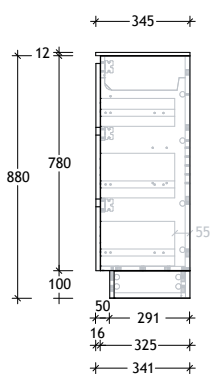

12mm Durasein