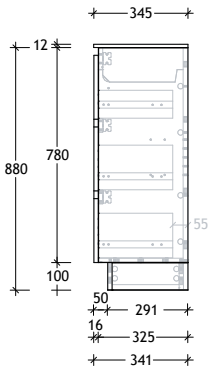

Domaine Ensuite Floor Mount

1500mm Benchtop

Centre Bowl

12mm Durasein

20mm Cherry Pie / Caesarstone Mineral

50mm Benchtop

90mm Benchtop

1500mm Benchtop

Double Bowl

12mm Durasein

20mm Cherry Pie / Caesarstone Mineral

50mm Benchtop

90mm Benchtop