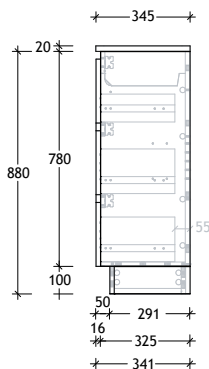

20mm Cherry Pie / Caesarstone Mineral