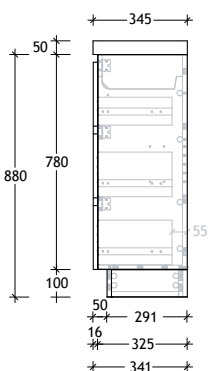

Tech Page Version 1

Domaine Ensuite Floor Mount

STANDARD SIZES (mm)	600	750	900	1200	1500	1800
Cast Marble	Centre	Centre	Centre	Centre	Centre / Double	Centre / Double
Width (mm)	600	750	900	1200		
Depth (mm)	360	360	360	360		
Height (mm)	902	902	902	902		
Number of Drawers	0	3	3	3		
Number of Doors	2	1	1	2		
Ceramic*	Centre	Centre	Centre	Centre / Double	Centre / Double	
Width (mm)	610*	760*	910*			
Depth (mm)	360*	360*	360*			
Height (mm)	896	896	896			
Number of Drawers	0	3	3			
Number of Doors	2	1	1			
Benchtop Options	Centre	Centre	Centre	Centre	Centre / Double	Centre / Double
Width (mm)	600	750	900	1200	1500	1800
Depth (mm)	345	345	345	345	345	345
Height (mm) - 12mm benchtop (Durasein Only)	892	892	892	892	892	892
Height (mm) - 20mm benchtop (Cherry Pie / Caesarstone Mineral Only)	900	900	900	900	900	900
Height (mm) - 50mm benchtop (All benchtop options)	930	930	930	930	930	930
Height (mm) - 90mm benchtop (All benchtop options)	970	970	970	970	970	970
Number of Drawers	0	3	3	3	6	6
Number of Doors	2	1	1	2	2	2

900mm Ceramic* Top (16mm)

Centre Bowl Left Hand Drawer/Right Hand Door option also available.

Dimensions are nominal measurements only.

* Due to the manufacturing nature of ceramic tops, size variation (+/-5mm) is to be expected, due to the 1200°C kiln vitrification process.

50mm Benchtop

90mm Benchtop

1800mm Benchtop

Double Bowl

12mm Durasein

20mm Cherry Pie / Caesarstone Mineral

50mm Benchtop

90mm Benchtop

Dimensions are nominal measurements only.