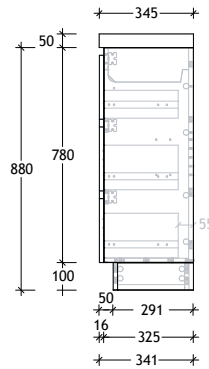

50mm Benchtop