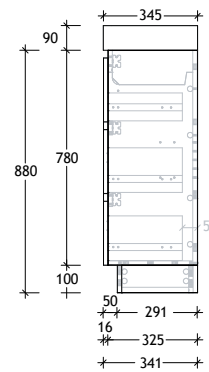

50mm Benchtop

90mm Benchtop

Dimensions are nominal measurements only.

* Due to the manufacturing nature of ceramic tops, size variation (+/-5mm) is to be expected, due to the 1200°C kiln vitrification process.

900mm Ceramic* Top (16mm)

Centre Bowl Left Hand Drawer/Right Hand Door option also available.

Dimensions are nominal measurements only.

* Due to the manufacturing nature of ceramic tops, size variation (+/-5mm) is to be expected, due to the 1200°C kiln vitrification process.

Domaine Ensuite Floor Mount

900mm Benchtop

Centre Bowl Left Hand Drawer/Right Hand Door option also available.

12mm Durasein

20mm Cherry Pie / Caesarstone Mineral

50mm Benchtop

90mm Benchtop

Dimensions are nominal measurements only.

* Due to the manufacturing nature of ceramic tops, size variation (+/-5mm) is to be expected, due to the 1200°C kiln vitrification process.

Domaine Ensuite Floor Mount

1200mm Cast Marble Top (22mm)

Centre Bowl Left Hand Drawer/Right Hand Door option also available.