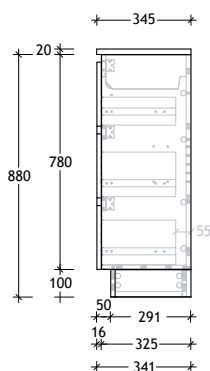

Tech Page Version 1

Domaine Ensuite Floor Mount

STANDARD SIZES (mm)	600	750	900	1200	1500	1800
Cast Marble	Centre	Centre	Centre	Centre	Centre / Double	Centre / Double
Width (mm)	600	750	900	1200		
Depth (mm)	360	360	360	360		
Height (mm)	902	902	902	902		
Number of Drawers	0	3	3	3		
Number of Doors	2	1	1	2		
Ceramic*	Centre	Centre	Centre	Centre / Double	Centre / Double	
Width (mm)	610*	760*	910*			
Depth (mm)	360*	360*	360*			
Height (mm)	896	896	896			
Number of Drawers	0	3	3			
Number of Doors	2	1	1			
Benchtop Options	Centre	Centre	Centre	Centre	Centre / Double	Centre / Double
Width (mm)	600	750	900	1200	1500	1800
Depth (mm)	345	345	345	345	345	345
Height (mm) - 12mm benchtop (Durasein Only)	892	892	892	892	892	892
Height (mm) - 20mm benchtop (Cherry Pie / Caesarstone Mineral Only)	900	900	900	900	900	900
Height (mm) - 50mm benchtop (All benchtop options)	930	930	930	930	930	930
Height (mm) - 90mm benchtop (All benchtop options)	970	970	970	970	970	970
Number of Drawers	0	3	3	3	6	6
Number of Doors	2	1	1	2	2	2

900mm Ceramic* Top (16mm)

Centre Bowl Left Hand Drawer/Right Hand Door option also available.

Dimensions are nominal measurements only.

* Due to the manufacturing nature of ceramic tops, size variation (+/-5mm) is to be expected, due to the 1200°C kiln vitrification process.

50mm Benchtop

90mm Benchtop

1800mm Benchtop

Double Bowl

12mm Durasein

20mm Cherry Pie / Caesarstone Mineral

50mm Benchtop

90mm Benchtop

Dimensions are nominal measurements only.