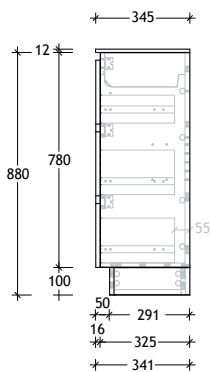

Domaine Ensuite Floor Mount

1800mm Benchtop

Centre Bowl

12mm Durasein

20mm Cherry Pie / Caesarstone Mineral

50mm Benchtop

90mm Benchtop

1800mm Benchtop

Double Bowl

12mm Durasein

20mm Cherry Pie / Caesarstone Mineral

50mm Benchtop

90mm Benchtop

Dimensions are nominal measurements only.