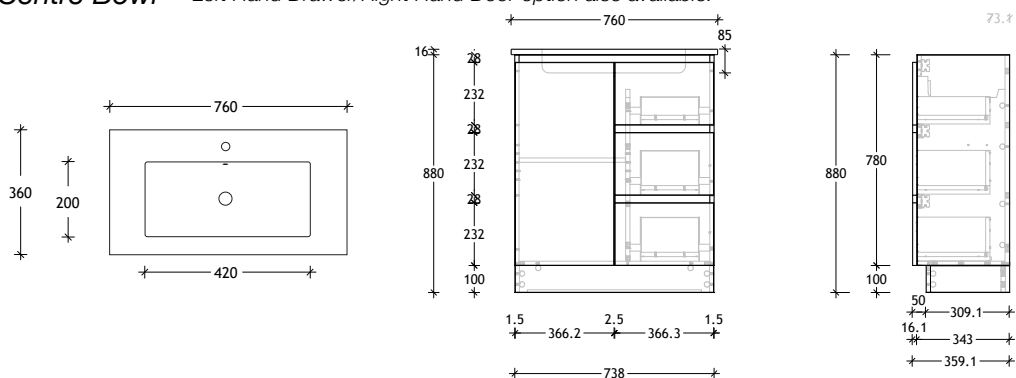

50mm Benchtop

90mm Benchtop

Dimensions are nominal measurements only.

* Due to the manufacturing nature of ceramic tops, size variation (+/-5mm) is to be expected, due to the 1200°C kiln vitrification process.

Domaine Ensuite Floor Mount

750mm Cast Marble Top (22mm)

Centre Bowl *Left Hand Drawer/Right Hand Door option also available.*

750mm Ceramic* Top (16mm)

Centre Bowl *Left Hand Drawer/Right Hand Door option also available.*

750mm Cherry Pie / Caesarstone Mineral Top (20mm)

Centre Bowl *Left Hand Drawer/Right Hand Door option also available.*

12mm Durasein

20mm Cherry Pie / Caesarstone Mineral

50mm Benchtop

90mm Benchtop

Dimensions are nominal measurements only.

900mm Ceramic* Top (16mm)

Centre Bowl Left Hand Drawer/Right Hand Door option also available.

Dimensions are nominal measurements only.

* Due to the manufacturing nature of ceramic tops, size variation (+/-5mm) is to be expected, due to the 1200°C kiln vitrification process.