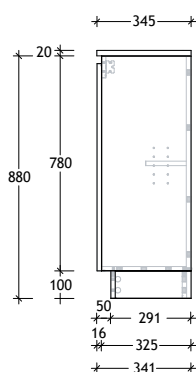

Tech Page Version 1

Domaine Ensuite Floor Mount

STANDARD SIZES (mm)	600	750	900	1200	1500	1800
Cast Marble	Centre	Centre	Centre	Centre	Centre / Double	Centre / Double
Width (mm)	600	750	900	1200		
Depth (mm)	360	360	360	360		
Height (mm)	902	902	902	902		
Number of Drawers	0	3	3	3		
Number of Doors	2	1	1	2		
Ceramic*	Centre	Centre	Centre	Centre / Double	Centre / Double	
Width (mm)	610*	760*	910*			
Depth (mm)	360*	360*	360*			
Height (mm)	896	896	896			
Number of Drawers	0	3	3			
Number of Doors	2	1	1			
Benchtop Options	Centre	Centre	Centre	Centre	Centre / Double	Centre / Double
Width (mm)	600	750	900	1200	1500	1800
Depth (mm)	345	345	345	345	345	345
Height (mm) - 12mm benchtop (Durasein Only)	892	892	892	892	892	892
Height (mm) - 20mm benchtop (Cherry Pie / Caesarstone Mineral Only)	900	900	900	900	900	900
Height (mm) - 50mm benchtop (All benchtop options)	930	930	930	930	930	930
Height (mm) - 90mm benchtop (All benchtop options)	970	970	970	970	970	970
Number of Drawers	0	3	3	3	6	6
Number of Doors	2	1	1	2	2	2

Dimensions are nominal measurements only.

* Due to the manufacturing nature of ceramic tops, size variation (+/-5mm) is to be expected, due to the 1200°C kiln vitrification process.

Domaine Ensuite Floor Mount

50mm Benchtop

90mm Benchtop

Dimensions are nominal measurements only.

* Due to the manufacturing nature of ceramic tops, size variation (+/-5mm) is to be expected, due to the 1200°C kiln vitrification process.

900mm Ceramic* Top (16mm)

Centre Bowl Left Hand Drawer/Right Hand Door option also available.

Dimensions are nominal measurements only.

* Due to the manufacturing nature of ceramic tops, size variation (+/-5mm) is to be expected, due to the 1200°C kiln vitrification process.