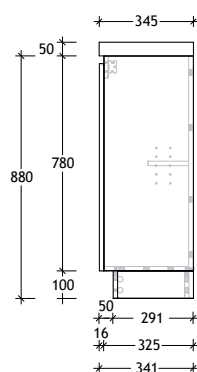

Tech Page Version 1

Domaine Ensuite Floor Mount

STANDARD SIZES (mm)	600	750	900	1200	1500	1800
Cast Marble	Centre	Centre	Centre	Centre	Centre / Double	Centre / Double
Width (mm)	600	750	900	1200		
Depth (mm)	360	360	360	360		
Height (mm)	902	902	902	902		
Number of Drawers	0	3	3	3		
Number of Doors	2	1	1	2		
Ceramic*	Centre	Centre	Centre	Centre / Double	Centre / Double	
Width (mm)	610*	760*	910*			
Depth (mm)	360*	360*	360*			
Height (mm)	896	896	896			
Number of Drawers	0	3	3			
Number of Doors	2	1	1			
Benchtop Options	Centre	Centre	Centre	Centre	Centre / Double	Centre / Double
Width (mm)	600	750	900	1200	1500	1800
Depth (mm)	345	345	345	345	345	345
Height (mm) - 12mm benchtop (Durasein Only)	892	892	892	892	892	892
Height (mm) - 20mm benchtop (Cherry Pie / Caesarstone Mineral Only)	900	900	900	900	900	900
Height (mm) - 50mm benchtop (All benchtop options)	930	930	930	930	930	930
Height (mm) - 90mm benchtop (All benchtop options)	970	970	970	970	970	970
Number of Drawers	0	3	3	3	6	6
Number of Doors	2	1	1	2	2	2

Dimensions are nominal measurements only.

* Due to the manufacturing nature of ceramic tops, size variation (+/-5mm) is to be expected, due to the 1200°C kiln vitrification process.

Domaine Ensuite Floor Mount

50mm Benchtop

90mm Benchtop

Dimensions are nominal measurements only.

* Due to the manufacturing nature of ceramic tops, size variation (+/-5mm) is to be expected, due to the 1200°C kiln vitrification process.

900mm Ceramic* Top (16mm)

Centre Bowl Left Hand Drawer/Right Hand Door option also available.

Dimensions are nominal measurements only.

* Due to the manufacturing nature of ceramic tops, size variation (+/-5mm) is to be expected, due to the 1200°C kiln vitrification process.