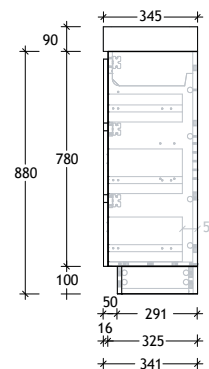

90mm Benchtop