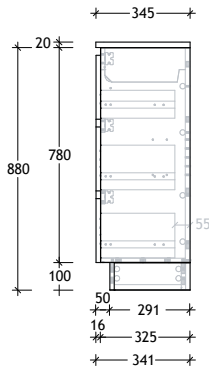

20mm Cherry Pie / Caesarstone Mineral