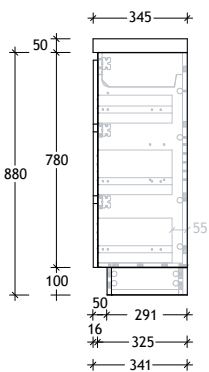

50mm Benchtop