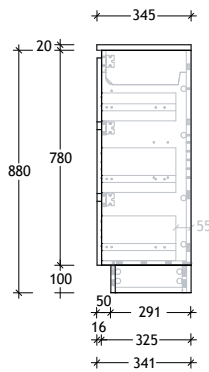

Tech Page Version 1

Domaine Ensuite Floor Mount

STANDARD SIZES (mm)	600	750	900	1200	1500	1800
Cast Marble	Centre	Centre	Centre	Centre	Centre / Double	Centre / Double
Width (mm)	600	750	900	1200		
Depth (mm)	360	360	360	360		
Height (mm)	902	902	902	902		
Number of Drawers	0	3	3	3		
Number of Doors	2	1	1	2		
Ceramic*	Centre	Centre	Centre	Centre / Double	Centre / Double	
Width (mm)	610*	760*	910*			
Depth (mm)	360*	360*	360*			
Height (mm)	896	896	896			
Number of Drawers	0	3	3			
Number of Doors	2	1	1			
Benchtop Options	Centre	Centre	Centre	Centre	Centre / Double	Centre / Double
Width (mm)	600	750	900	1200	1500	1800
Depth (mm)	345	345	345	345	345	345
Height (mm) - 12mm benchtop (Durasein Only)	892	892	892	892	892	892
Height (mm) - 20mm benchtop (Cherry Pie / Caesarstone Mineral Only)	900	900	900	900	900	900
Height (mm) - 50mm benchtop (All benchtop options)	930	930	930	930	930	930
Height (mm) - 90mm benchtop (All benchtop options)	970	970	970	970	970	970
Number of Drawers	0	3	3	3	6	6
Number of Doors	2	1	1	2	2	2

900mm Ceramic* Top (16mm)

Centre Bowl Left Hand Drawer/Right Hand Door option also available.

Dimensions are nominal measurements only.

* Due to the manufacturing nature of ceramic tops, size variation (+/-5mm) is to be expected, due to the 1200°C kiln vitrification process.

Domaine Ensuite Floor Mount

900mm Benchtop

Centre Bowl Left Hand Drawer/Right Hand Door option also available.

12mm Durasein

20mm Cherry Pie / Caesarstone Mineral

50mm Benchtop

90mm Benchtop

Dimensions are nominal measurements only.

* Due to the manufacturing nature of ceramic tops, size variation (+/-5mm) is to be expected, due to the 1200°C kiln vitrification process.

Domaine Ensuite Floor Mount

1200mm Cast Marble Top (22mm)

Centre Bowl Left Hand Drawer/Right Hand Door option also available.