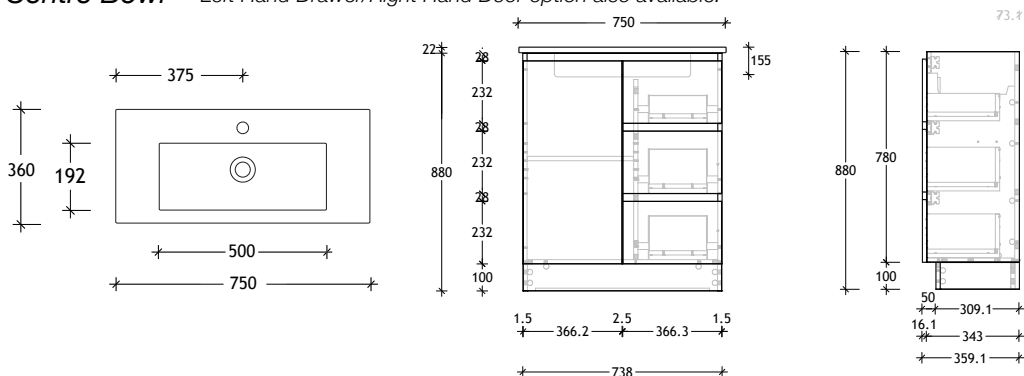

50mm Benchtop

90mm Benchtop

Dimensions are nominal measurements only.

* Due to the manufacturing nature of ceramic tops, size variation (+/-5mm) is to be expected, due to the 1200°C kiln vitrification process.

Domaine Ensuite Floor Mount

750mm Cast Marble Top (22mm)

Centre Bowl *Left Hand Drawer/Right Hand Door option also available.*

750mm Ceramic* Top (16mm)

Centre Bowl *Left Hand Drawer/Right Hand Door option also available.*

750mm Cherry Pie / Caesarstone Mineral Top (20mm)

Centre Bowl *Left Hand Drawer/Right Hand Door option also available.*

12mm Durasein

20mm Cherry Pie / Caesarstone Mineral

50mm Benchtop

90mm Benchtop

Dimensions are nominal measurements only.

900mm Ceramic* Top (16mm)

Centre Bowl Left Hand Drawer/Right Hand Door option also available.

Dimensions are nominal measurements only.

* Due to the manufacturing nature of ceramic tops, size variation (+/-5mm) is to be expected, due to the 1200°C kiln vitrification process.