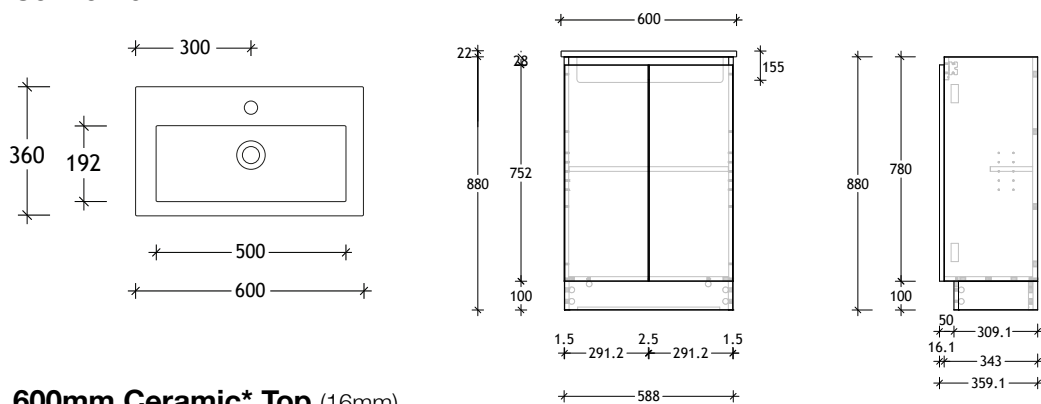

Tech Page Version 1

Domaine Ensuite Floor Mount

STANDARD SIZES (mm)	600	750	900	1200	1500	1800
Cast Marble	Centre	Centre	Centre	Centre	Centre / Double	Centre / Double
Width (mm)	600	750	900	1200		
Depth (mm)	360	360	360	360		
Height (mm)	902	902	902	902		
Number of Drawers	0	3	3	3		
Number of Doors	2	1	1	2		
Ceramic*	Centre	Centre	Centre	Centre / Double	Centre / Double	
Width (mm)	610*	760*	910*			
Depth (mm)	360*	360*	360*			
Height (mm)	896	896	896			
Number of Drawers	0	3	3			
Number of Doors	2	1	1			
Benchtop Options	Centre	Centre	Centre	Centre	Centre / Double	Centre / Double
Width (mm)	600	750	900	1200	1500	1800
Depth (mm)	345	345	345	345	345	345
Height (mm) - 12mm benchtop (Durasein Only)	892	892	892	892	892	892
Height (mm) - 20mm benchtop (Cherry Pie / Caesarstone Mineral Only)	900	900	900	900	900	900
Height (mm) - 50mm benchtop (All benchtop options)	930	930	930	930	930	930
Height (mm) - 90mm benchtop (All benchtop options)	970	970	970	970	970	970
Number of Drawers	0	3	3	3	6	6
Number of Doors	2	1	1	2	2	2

Dimensions are nominal measurements only.

* Due to the manufacturing nature of ceramic tops, size variation (+/-5mm) is to be expected, due to the 1200°C kiln vitrification process.

Domaine Ensuite Floor Mount

600mm Cast Marble Top (22mm)

Centre Bowl

600mm Ceramic* Top (16mm)

Centre Bowl

600mm Benchtop

Centre Bowl

12mm Durasein

20mm Cherry Pie / Caesarstone Mineral

50mm Benchtop

90mm Benchtop

Dimensions are nominal measurements only.

* Due to the manufacturing nature of ceramic tops, size variation (+/-5mm) is to be expected, due to the 1200°C kiln vitrification process.