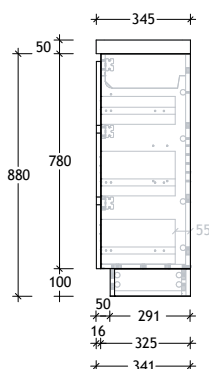

50mm Benchtop

90mm Benchtop

Dimensions are nominal measurements only.

* Due to the manufacturing nature of ceramic tops, size variation (+/-5mm) is to be expected, due to the 1200°C kiln vitrification process.

750mm Cherry Pie / Caesarstone Mineral Top (20mm)

Centre Bowl *Left Hand Drawer/Right Hand Door option also available.*

12mm Durasein

20mm Cherry Pie / Caesarstone Mineral

50mm Benchtop

90mm Benchtop

Dimensions are nominal measurements only.

* Due to the manufacturing nature of ceramic tops, size variation (+/-5mm) is to be expected, due to the 1200°C kiln vitrification process.

Domaine Ensuite Floor Mount

900mm Cast Marble Top (22mm)

Centre Bowl Left Hand Drawer/Right Hand Door option also available.

900mm Ceramic* Top (16mm)

Centre Bowl Left Hand Drawer/Right Hand Door option also available.

Dimensions are nominal measurements only.

* Due to the manufacturing nature of ceramic tops, size variation (+/-5mm) is to be expected, due to the 1200°C kiln vitrification process.