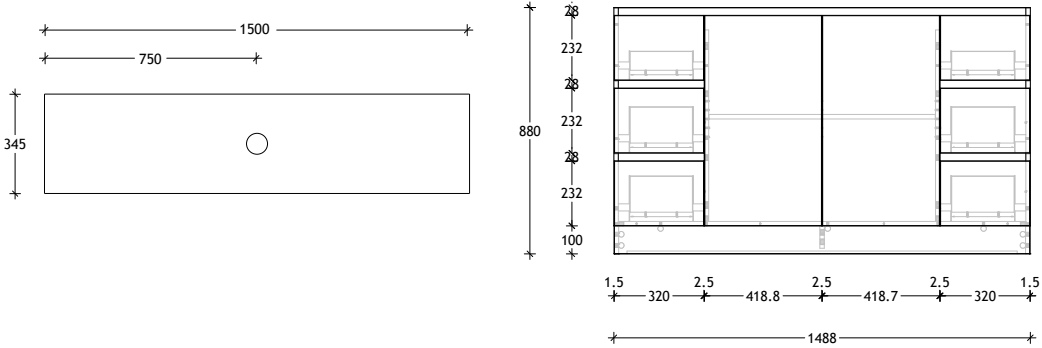

Domaine Ensuite Floor Mount

1500mm Benchtop

Centre Bowl

12mm Durasein