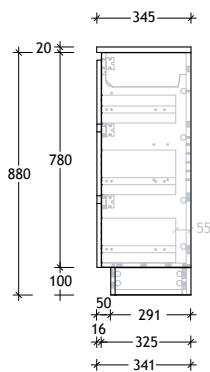

20mm Cherry Pie / Caesarstone Mineral