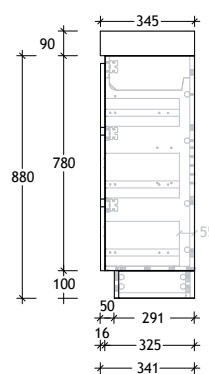

Tech Page Version 1

Domaine Ensuite Floor Mount

STANDARD SIZES (mm)	600	750	900	1200	1500	1800
Cast Marble	Centre	Centre	Centre	Centre	Centre / Double	Centre / Double
Width (mm)	600	750	900	1200		
Depth (mm)	360	360	360	360		
Height (mm)	902	902	902	902		
Number of Drawers	0	3	3	3		
Number of Doors	2	1	1	2		
Ceramic*	Centre	Centre	Centre	Centre / Double	Centre / Double	
Width (mm)	610*	760*	910*			
Depth (mm)	360*	360*	360*			
Height (mm)	896	896	896			
Number of Drawers	0	3	3			
Number of Doors	2	1	1			
Benchtop Options	Centre	Centre	Centre	Centre	Centre / Double	Centre / Double
Width (mm)	600	750	900	1200	1500	1800
Depth (mm)	345	345	345	345	345	345
Height (mm) - 12mm benchtop (Durasein Only)	892	892	892	892	892	892
Height (mm) - 20mm benchtop (Cherry Pie / Caesarstone Mineral Only)	900	900	900	900	900	900
Height (mm) - 50mm benchtop (All benchtop options)	930	930	930	930	930	930
Height (mm) - 90mm benchtop (All benchtop options)	970	970	970	970	970	970
Number of Drawers	0	3	3	3	6	6
Number of Doors	2	1	1	2	2	2

900mm Ceramic* Top (16mm)

Centre Bowl Left Hand Drawer/Right Hand Door option also available.

Dimensions are nominal measurements only.

* Due to the manufacturing nature of ceramic tops, size variation (+/-5mm) is to be expected, due to the 1200°C kiln vitrification process.

* Due to the manufacturing nature of ceramic tops, size variation (+/-5mm) is to be expected, due to the 1200°C kiln vitrification process.

Domaine Ensuite Floor Mount

1200mm Cast Marble Top (22mm)

Centre Bowl Left Hand Drawer/Right Hand Door option also available.

1200mm Benchtop

Centre Bowl Left Hand Drawer/Right Hand Door option also available.

12mm Durasein

20mm Cherry Pie / Caesarstone Mineral

50mm Benchtop

90mm Benchtop

Domaine Ensuite Floor Mount

1500mm Benchtop