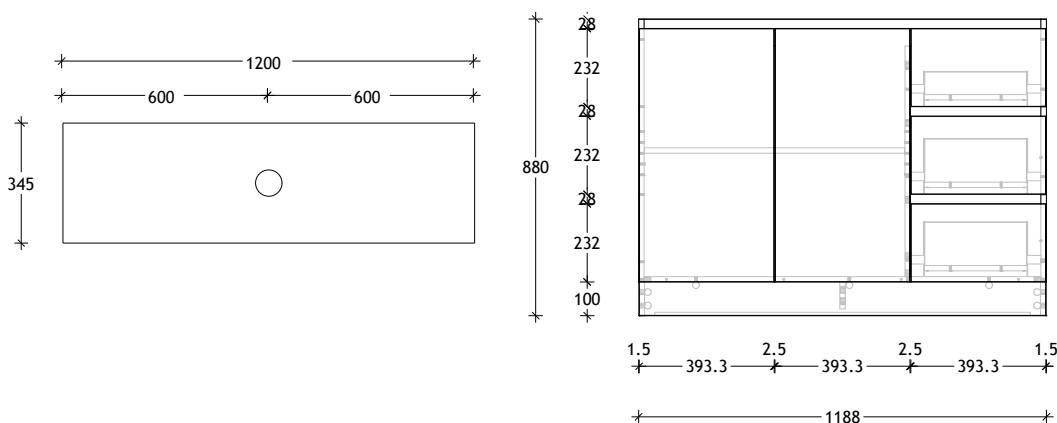

1200mm Benchtop

Centre Bowl Left Hand Drawer/Right Hand Door option also available.