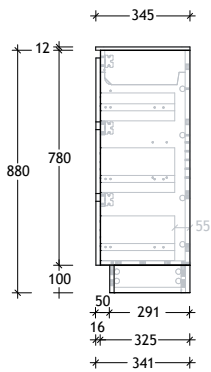

50mm Benchtop

90mm Benchtop

Dimensions are nominal measurements only.

* Due to the manufacturing nature of ceramic tops, size variation (+/-5mm) is to be expected, due to the 1200°C kiln vitrification process.

750mm Cherry Pie / Caesarstone Mineral Top (20mm)

Centre Bowl *Left Hand Drawer/Right Hand Door option also available.*

12mm Durasein

20mm Cherry Pie / Caesarstone Mineral

50mm Benchtop

90mm Benchtop

Dimensions are nominal measurements only.

900mm Ceramic* Top (16mm)

Centre Bowl Left Hand Drawer/Right Hand Door option also available.

Dimensions are nominal measurements only.

* Due to the manufacturing nature of ceramic tops, size variation (+/-5mm) is to be expected, due to the 1200°C kiln vitrification process.

Domaine Ensuite Floor Mount

900mm Benchtop

Centre Bowl Left Hand Drawer/Right Hand Door option also available.

12mm Durasein

20mm Cherry Pie / Caesarstone Mineral

50mm Benchtop

90mm Benchtop

Dimensions are nominal measurements only.