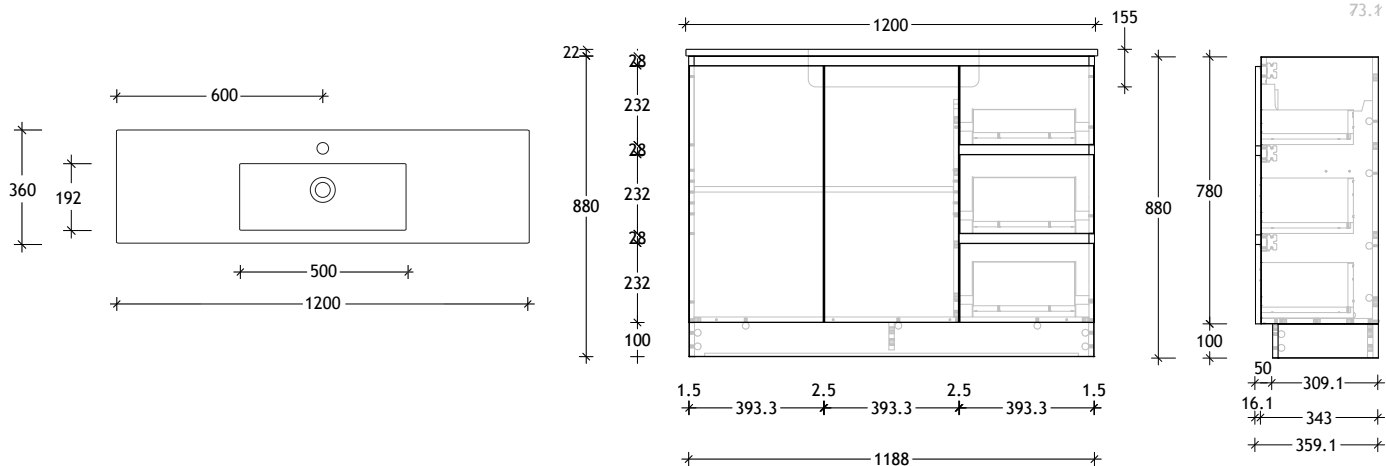

900mm Ceramic* Top (16mm)

Centre Bowl Left Hand Drawer/Right Hand Door option also available.

Dimensions are nominal measurements only.

* Due to the manufacturing nature of ceramic tops, size variation (+/-5mm) is to be expected, due to the 1200°C kiln vitrification process.

Domaine Ensuite Floor Mount

900mm Benchtop

Centre Bowl Left Hand Drawer/Right Hand Door option also available.

12mm Durasein

20mm Cherry Pie / Caesarstone Mineral

50mm Benchtop

90mm Benchtop

Dimensions are nominal measurements only.

* Due to the manufacturing nature of ceramic tops, size variation (+/-5mm) is to be expected, due to the 1200°C kiln vitrification process.

Domaine Ensuite Floor Mount

1200mm Cast Marble Top (22mm)

Centre Bowl Left Hand Drawer/Right Hand Door option also available.

1200mm Benchtop

Centre Bowl Left Hand Drawer/Right Hand Door option also available.

12mm Durasein

20mm Cherry Pie / Caesarstone Mineral

50mm Benchtop

90mm Benchtop

Domaine Ensuite Floor Mount

1500mm Benchtop