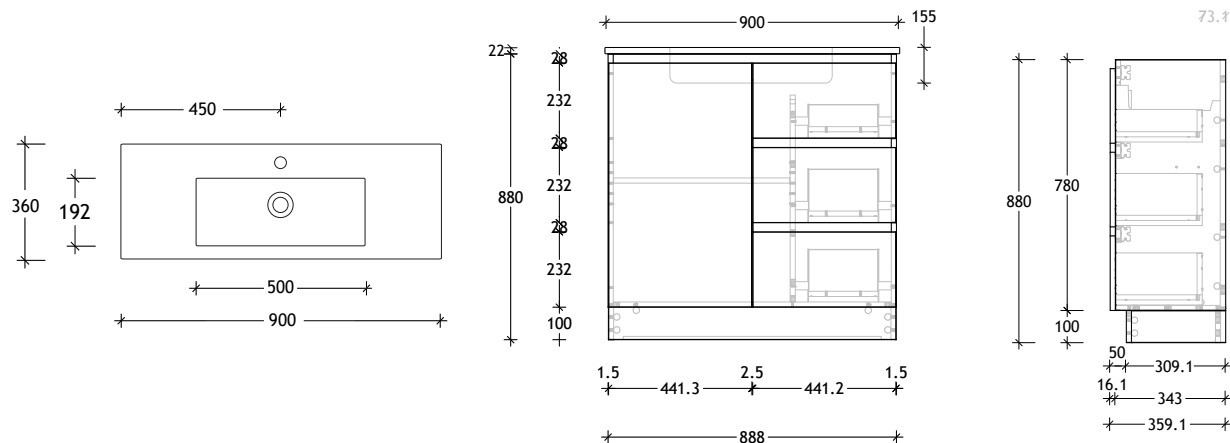

50mm Benchtop

90mm Benchtop

Dimensions are nominal measurements only.

* Due to the manufacturing nature of ceramic tops, size variation (+/-5mm) is to be expected, due to the 1200°C kiln vitrification process.

750mm Cherry Pie / Caesarstone Mineral Top (20mm)

Centre Bowl *Left Hand Drawer/Right Hand Door option also available.*

12mm Durasein

20mm Cherry Pie / Caesarstone Mineral

50mm Benchtop

90mm Benchtop

Dimensions are nominal measurements only.

* Due to the manufacturing nature of ceramic tops, size variation (+/-5mm) is to be expected, due to the 1200°C kiln vitrification process.

Domaine Ensuite Floor Mount

900mm Cast Marble Top (22mm)

Centre Bowl Left Hand Drawer/Right Hand Door option also available.

900mm Ceramic* Top (16mm)

Centre Bowl Left Hand Drawer/Right Hand Door option also available.

Dimensions are nominal measurements only.

* Due to the manufacturing nature of ceramic tops, size variation (+/-5mm) is to be expected, due to the 1200°C kiln vitrification process.