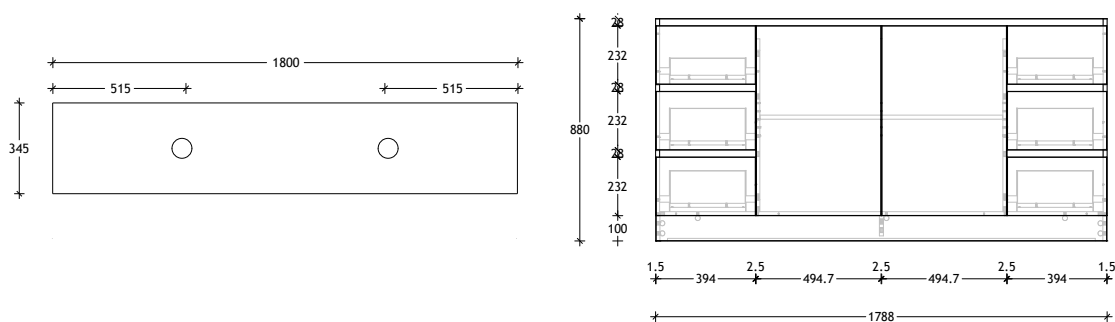

1800mm Benchtop

Double Bowl

12mm Durasein