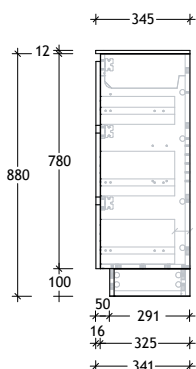

50mm Benchtop

90mm Benchtop

Dimensions are nominal measurements only.

* Due to the manufacturing nature of ceramic tops, size variation (+/-5mm) is to be expected, due to the 1200°C kiln vitrification process.

Domaine Ensuite Floor Mount

750mm Cast Marble Top (22mm)

Centre Bowl *Left Hand Drawer/Right Hand Door option also available.*

750mm Ceramic* Top (16mm)

Centre Bowl *Left Hand Drawer/Right Hand Door option also available.*

750mm Cherry Pie / Caesarstone Mineral Top (20mm)

Centre Bowl *Left Hand Drawer/Right Hand Door option also available.*

12mm Durasein

20mm Cherry Pie / Caesarstone Mineral

50mm Benchtop

90mm Benchtop

Dimensions are nominal measurements only.

900mm Ceramic* Top (16mm)

Centre Bowl Left Hand Drawer/Right Hand Door option also available.

Dimensions are nominal measurements only.

* Due to the manufacturing nature of ceramic tops, size variation (+/-5mm) is to be expected, due to the 1200°C kiln vitrification process.