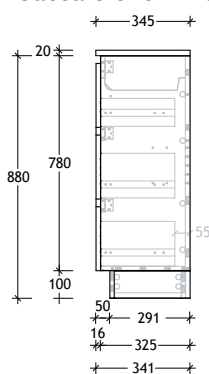

Tech Page Version 1

Domaine Ensuite Floor Mount

STANDARD SIZES (mm)	600	750	900	1200	1500	1800
Cast Marble	Centre	Centre	Centre	Centre	Centre / Double	Centre / Double
Width (mm)	600	750	900	1200		
Depth (mm)	360	360	360	360		
Height (mm)	902	902	902	902		
Number of Drawers	0	3	3	3		
Number of Doors	2	1	1	2		
Ceramic*	Centre	Centre	Centre	Centre / Double	Centre / Double	
Width (mm)	610*	760*	910*			
Depth (mm)	360*	360*	360*			
Height (mm)	896	896	896			
Number of Drawers	0	3	3			
Number of Doors	2	1	1			
Benchtop Options	Centre	Centre	Centre	Centre	Centre / Double	Centre / Double
Width (mm)	600	750	900	1200	1500	1800
Depth (mm)	345	345	345	345	345	345
Height (mm) - 12mm benchtop (Durasein Only)	892	892	892	892	892	892
Height (mm) - 20mm benchtop (Cherry Pie / Caesarstone Mineral Only)	900	900	900	900	900	900
Height (mm) - 50mm benchtop (All benchtop options)	930	930	930	930	930	930
Height (mm) - 90mm benchtop (All benchtop options)	970	970	970	970	970	970
Number of Drawers	0	3	3	3	6	6
Number of Doors	2	1	1	2	2	2

900mm Ceramic* Top (16mm)

Centre Bowl Left Hand Drawer/Right Hand Door option also available.

Dimensions are nominal measurements only.

* Due to the manufacturing nature of ceramic tops, size variation (+/-5mm) is to be expected, due to the 1200°C kiln vitrification process.

* Due to the manufacturing nature of ceramic tops, size variation (+/-5mm) is to be expected, due to the 1200°C kiln vitrification process.

Domaine Ensuite Floor Mount

1200mm Cast Marble Top (22mm)

Centre Bowl Left Hand Drawer/Right Hand Door option also available.

1200mm Benchtop

Centre Bowl Left Hand Drawer/Right Hand Door option also available.

12mm Durasein

20mm Cherry Pie / Caesarstone Mineral

50mm Benchtop

90mm Benchtop

Domaine Ensuite Floor Mount

1500mm Benchtop