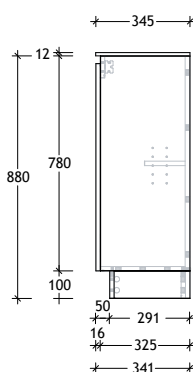

Domaine Ensuite Floor Mount

600mm Cast Marble Top (22mm)

Centre Bowl

600mm Ceramic* Top (16mm)

Centre Bowl

600mm Benchtop

Centre Bowl

12mm Durasein

20mm Cherry Pie / Caesarstone Mineral

50mm Benchtop

90mm Benchtop

Dimensions are nominal measurements only.

* Due to the manufacturing nature of ceramic tops, size variation (+/-5mm) is to be expected, due to the 1200°C kiln vitrification process.