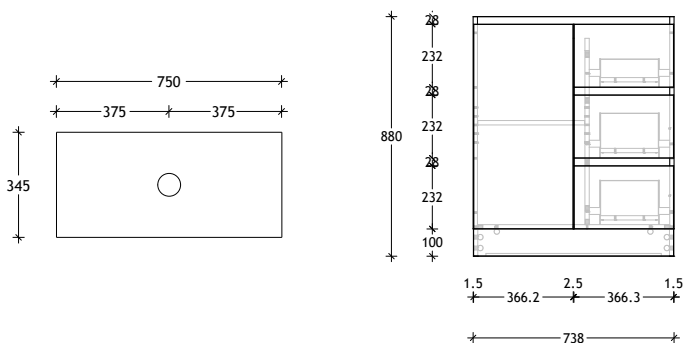

50mm Benchtop

90mm Benchtop

Dimensions are nominal measurements only.

* Due to the manufacturing nature of ceramic tops, size variation (+/-5mm) is to be expected, due to the 1200°C kiln vitrification process.

Domaine Ensuite Floor Mount

750mm Cast Marble Top (22mm)

Centre Bowl *Left Hand Drawer/Right Hand Door option also available.*

750mm Ceramic* Top (16mm)

Centre Bowl *Left Hand Drawer/Right Hand Door option also available.*

750mm Cherry Pie / Caesarstone Mineral Top (20mm)

Centre Bowl *Left Hand Drawer/Right Hand Door option also available.*

12mm Durasein

20mm Cherry Pie / Caesarstone Mineral

50mm Benchtop

90mm Benchtop

Dimensions are nominal measurements only.

900mm Ceramic* Top (16mm)

Centre Bowl Left Hand Drawer/Right Hand Door option also available.

Dimensions are nominal measurements only.

* Due to the manufacturing nature of ceramic tops, size variation (+/-5mm) is to be expected, due to the 1200°C kiln vitrification process.