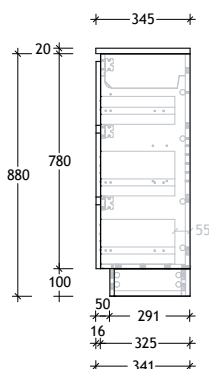

50mm Benchtop

90mm Benchtop

Dimensions are nominal measurements only.

* Due to the manufacturing nature of ceramic tops, size variation (+/-5mm) is to be expected, due to the 1200°C kiln vitrification process.

750mm Cherry Pie / Caesarstone Mineral Top (20mm)

Centre Bowl *Left Hand Drawer/Right Hand Door option also available.*

12mm Durasein

20mm Cherry Pie / Caesarstone Mineral

50mm Benchtop

90mm Benchtop

Dimensions are nominal measurements only.

* Due to the manufacturing nature of ceramic tops, size variation (+/-5mm) is to be expected, due to the 1200°C kiln vitrification process.

Domaine Ensuite Floor Mount

900mm Cast Marble Top (22mm)

Centre Bowl Left Hand Drawer/Right Hand Door option also available.

900mm Ceramic* Top (16mm)

Centre Bowl Left Hand Drawer/Right Hand Door option also available.

Dimensions are nominal measurements only.

* Due to the manufacturing nature of ceramic tops, size variation (+/-5mm) is to be expected, due to the 1200°C kiln vitrification process.