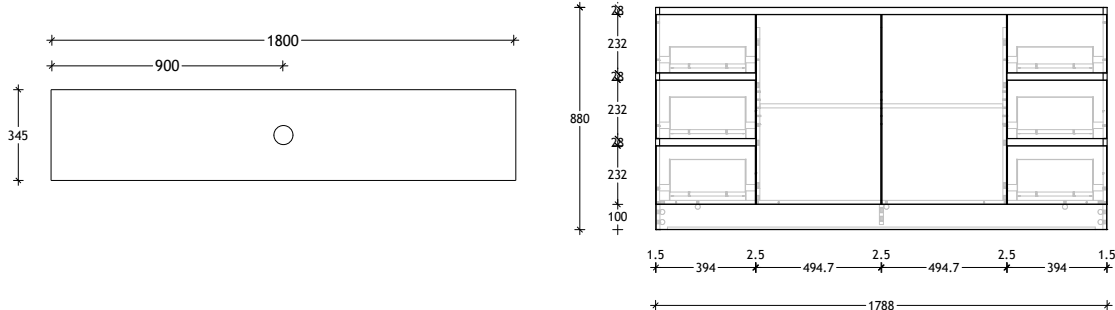

Domaine Ensuite Floor Mount

1800mm Benchtop

Centre Bowl

12mm Durasein