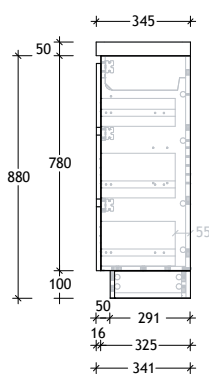

Tech Page Version 1

Domaine Ensuite Floor Mount

STANDARD SIZES (mm)	600	750	900	1200	1500	1800
Cast Marble	Centre	Centre	Centre	Centre	Centre / Double	Centre / Double
Width (mm)	600	750	900	1200		
Depth (mm)	360	360	360	360		
Height (mm)	902	902	902	902		
Number of Drawers	0	3	3	3		
Number of Doors	2	1	1	2		
Ceramic*	Centre	Centre	Centre	Centre / Double	Centre / Double	
Width (mm)	610*	760*	910*			
Depth (mm)	360*	360*	360*			
Height (mm)	896	896	896			
Number of Drawers	0	3	3			
Number of Doors	2	1	1			
Benchtop Options	Centre	Centre	Centre	Centre	Centre / Double	Centre / Double
Width (mm)	600	750	900	1200	1500	1800
Depth (mm)	345	345	345	345	345	345
Height (mm) - 12mm benchtop (Durasein Only)	892	892	892	892	892	892
Height (mm) - 20mm benchtop (Cherry Pie / Caesarstone Mineral Only)	900	900	900	900	900	900
Height (mm) - 50mm benchtop (All benchtop options)	930	930	930	930	930	930
Height (mm) - 90mm benchtop (All benchtop options)	970	970	970	970	970	970
Number of Drawers	0	3	3	3	6	6
Number of Doors	2	1	1	2	2	2

900mm Ceramic* Top (16mm)

Centre Bowl Left Hand Drawer/Right Hand Door option also available.

Dimensions are nominal measurements only.

* Due to the manufacturing nature of ceramic tops, size variation (+/-5mm) is to be expected, due to the 1200°C kiln vitrification process.

* Due to the manufacturing nature of ceramic tops, size variation (+/-5mm) is to be expected, due to the 1200°C kiln vitrification process.

Domaine Ensuite Floor Mount

1200mm Cast Marble Top (22mm)

Centre Bowl Left Hand Drawer/Right Hand Door option also available.

1200mm Benchtop

Centre Bowl Left Hand Drawer/Right Hand Door option also available.

12mm Durasein

20mm Cherry Pie / Caesarstone Mineral

50mm Benchtop

90mm Benchtop

Domaine Ensuite Floor Mount

1500mm Benchtop