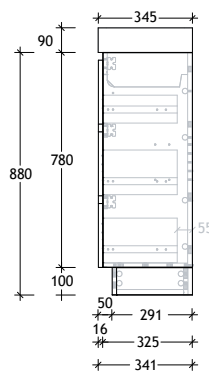

90mm Benchtop