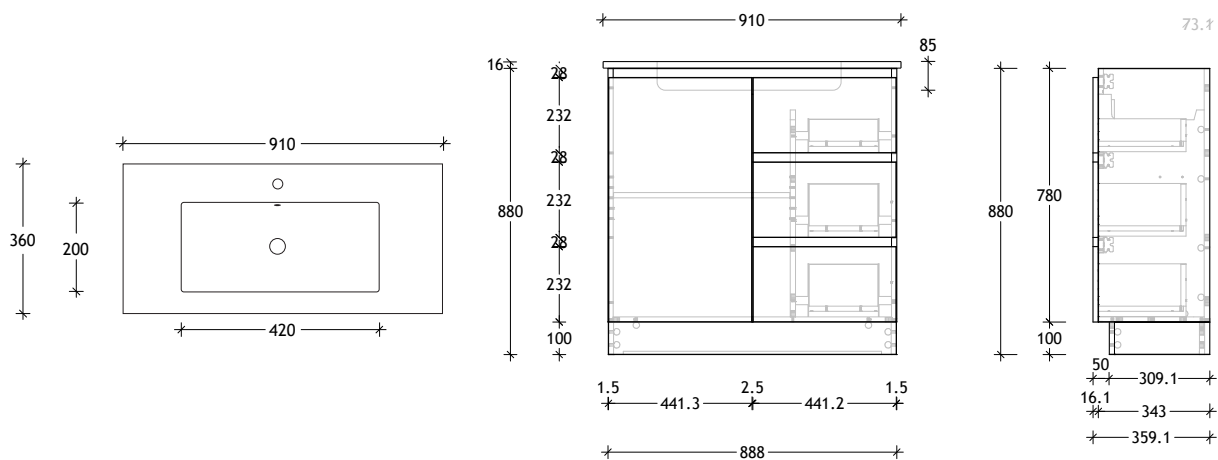

50mm Benchtop

90mm Benchtop

Dimensions are nominal measurements only.

* Due to the manufacturing nature of ceramic tops, size variation (+/-5mm) is to be expected, due to the 1200°C kiln vitrification process.

750mm Cherry Pie / Caesarstone Mineral Top (20mm)

Centre Bowl *Left Hand Drawer/Right Hand Door option also available.*

12mm Durasein

20mm Cherry Pie / Caesarstone Mineral

50mm Benchtop

90mm Benchtop

Dimensions are nominal measurements only.

* Due to the manufacturing nature of ceramic tops, size variation (+/-5mm) is to be expected, due to the 1200°C kiln vitrification process.

Domaine Ensuite Floor Mount

900mm Cast Marble Top (22mm)

Centre Bowl Left Hand Drawer/Right Hand Door option also available.

900mm Ceramic* Top (16mm)

Centre Bowl Left Hand Drawer/Right Hand Door option also available.

Dimensions are nominal measurements only.

* Due to the manufacturing nature of ceramic tops, size variation (+/-5mm) is to be expected, due to the 1200°C kiln vitrification process.