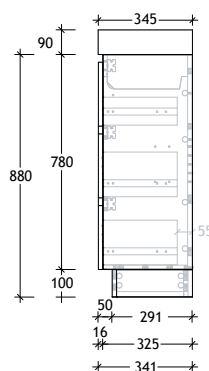

Tech Page Version 1

Domaine Ensuite Floor Mount

STANDARD SIZES (mm)	600	750	900	1200	1500	1800
Cast Marble	Centre	Centre	Centre	Centre	Centre / Double	Centre / Double
Width (mm)	600	750	900	1200		
Depth (mm)	360	360	360	360		
Height (mm)	902	902	902	902		
Number of Drawers	0	3	3	3		
Number of Doors	2	1	1	2		
Ceramic*	Centre	Centre	Centre	Centre / Double	Centre / Double	
Width (mm)	610*	760*	910*			
Depth (mm)	360*	360*	360*			
Height (mm)	896	896	896			
Number of Drawers	0	3	3			
Number of Doors	2	1	1			
Benchtop Options	Centre	Centre	Centre	Centre	Centre / Double	Centre / Double
Width (mm)	600	750	900	1200	1500	1800
Depth (mm)	345	345	345	345	345	345
Height (mm) - 12mm benchtop (Durasein Only)	892	892	892	892	892	892
Height (mm) - 20mm benchtop (Cherry Pie / Caesarstone Mineral Only)	900	900	900	900	900	900
Height (mm) - 50mm benchtop (All benchtop options)	930	930	930	930	930	930
Height (mm) - 90mm benchtop (All benchtop options)	970	970	970	970	970	970
Number of Drawers	0	3	3	3	6	6
Number of Doors	2	1	1	2	2	2

900mm Ceramic* Top (16mm)

Centre Bowl Left Hand Drawer/Right Hand Door option also available.

Dimensions are nominal measurements only.

* Due to the manufacturing nature of ceramic tops, size variation (+/-5mm) is to be expected, due to the 1200°C kiln vitrification process.

50mm Benchtop

90mm Benchtop

1800mm Benchtop

Double Bowl

12mm Durasein

20mm Cherry Pie / Caesarstone Mineral

50mm Benchtop

90mm Benchtop

Dimensions are nominal measurements only.