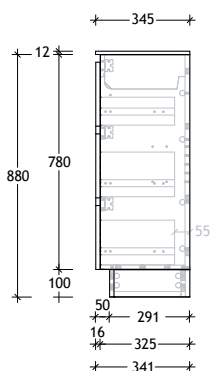

Tech Page Version 1

Domaine Ensuite Floor Mount

STANDARD SIZES (mm)	600	750	900	1200	1500	1800
Cast Marble	Centre	Centre	Centre	Centre	Centre / Double	Centre / Double
Width (mm)	600	750	900	1200		
Depth (mm)	360	360	360	360		
Height (mm)	902	902	902	902		
Number of Drawers	0	3	3	3		
Number of Doors	2	1	1	2		
Ceramic*	Centre	Centre	Centre	Centre / Double	Centre / Double	
Width (mm)	610*	760*	910*			
Depth (mm)	360*	360*	360*			
Height (mm)	896	896	896			
Number of Drawers	0	3	3			
Number of Doors	2	1	1			
Benchtop Options	Centre	Centre	Centre	Centre	Centre / Double	Centre / Double
Width (mm)	600	750	900	1200	1500	1800
Depth (mm)	345	345	345	345	345	345
Height (mm) - 12mm benchtop (Durasein Only)	892	892	892	892	892	892
Height (mm) - 20mm benchtop (Cherry Pie / Caesarstone Mineral Only)	900	900	900	900	900	900
Height (mm) - 50mm benchtop (All benchtop options)	930	930	930	930	930	930
Height (mm) - 90mm benchtop (All benchtop options)	970	970	970	970	970	970
Number of Drawers	0	3	3	3	6	6
Number of Doors	2	1	1	2	2	2

900mm Ceramic* Top (16mm)

Centre Bowl Left Hand Drawer/Right Hand Door option also available.

Dimensions are nominal measurements only.

* Due to the manufacturing nature of ceramic tops, size variation (+/-5mm) is to be expected, due to the 1200°C kiln vitrification process.

50mm Benchtop

90mm Benchtop

1800mm Benchtop

Double Bowl

12mm Durasein

20mm Cherry Pie / Caesarstone Mineral

50mm Benchtop

90mm Benchtop

Dimensions are nominal measurements only.