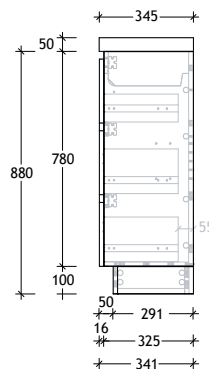

50mm Benchtop