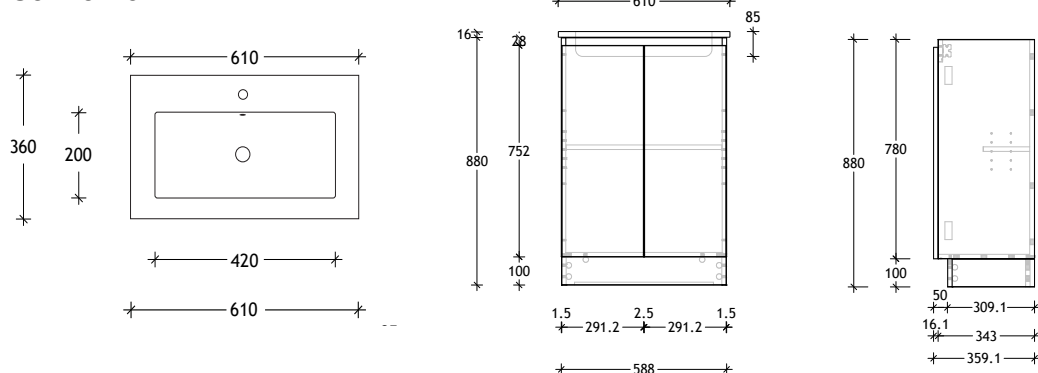

600mm Benchtop

Centre Bowl