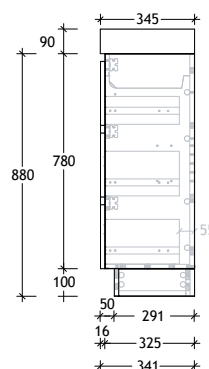

50mm Benchtop

90mm Benchtop

Dimensions are nominal measurements only.

* Due to the manufacturing nature of ceramic tops, size variation (+/-5mm) is to be expected, due to the 1200°C kiln vitrification process.

750mm Cherry Pie / Caesarstone Mineral Top (20mm)

Centre Bowl *Left Hand Drawer/Right Hand Door option also available.*

12mm Durasein

20mm Cherry Pie / Caesarstone Mineral

50mm Benchtop

90mm Benchtop

Dimensions are nominal measurements only.

* Due to the manufacturing nature of ceramic tops, size variation (+/-5mm) is to be expected, due to the 1200°C kiln vitrification process.

Domaine Ensuite Floor Mount

900mm Cast Marble Top (22mm)

Centre Bowl Left Hand Drawer/Right Hand Door option also available.

900mm Ceramic* Top (16mm)

Centre Bowl Left Hand Drawer/Right Hand Door option also available.

Dimensions are nominal measurements only.

* Due to the manufacturing nature of ceramic tops, size variation (+/-5mm) is to be expected, due to the 1200°C kiln vitrification process.