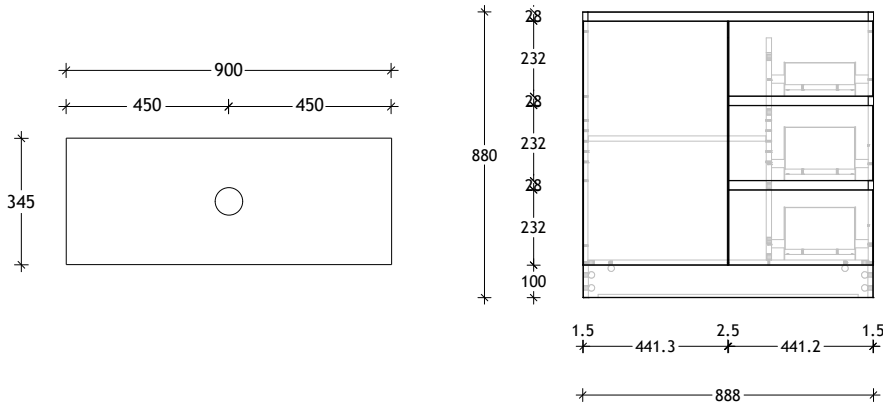

50mm Benchtop

90mm Benchtop

Dimensions are nominal measurements only.

* Due to the manufacturing nature of ceramic tops, size variation (+/-5mm) is to be expected, due to the 1200°C kiln vitrification process.

* Due to the manufacturing nature of ceramic tops, size variation (+/-5mm) is to be expected, due to the 1200°C kiln vitrification process.

Domaine Ensuite Floor Mount

900mm Cast Marble Top (22mm)

Centre Bowl Left Hand Drawer/Right Hand Door option also available.

900mm Ceramic* Top (16mm)

Centre Bowl Left Hand Drawer/Right Hand Door option also available.

Dimensions are nominal measurements only.

* Due to the manufacturing nature of ceramic tops, size variation (+/-5mm) is to be expected, due to the 1200°C kiln vitrification process.

Domaine Ensuite Floor Mount

900mm Benchtop

Centre Bowl Left Hand Drawer/Right Hand Door option also available.

12mm Durasein

20mm Cherry Pie / Caesarstone Mineral

50mm Benchtop

90mm Benchtop

Dimensions are nominal measurements only.