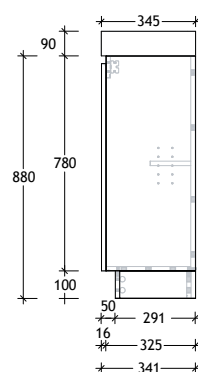

Tech Page Version 1

Domaine Ensuite Floor Mount

STANDARD SIZES (mm)	600	750	900	1200	1500	1800
Cast Marble	Centre	Centre	Centre	Centre	Centre / Double	Centre / Double
Width (mm)	600	750	900	1200		
Depth (mm)	360	360	360	360		
Height (mm)	902	902	902	902		
Number of Drawers	0	3	3	3		
Number of Doors	2	1	1	2		
Ceramic*	Centre	Centre	Centre	Centre / Double	Centre / Double	
Width (mm)	610*	760*	910*			
Depth (mm)	360*	360*	360*			
Height (mm)	896	896	896			
Number of Drawers	0	3	3			
Number of Doors	2	1	1			
Benchtop Options	Centre	Centre	Centre	Centre	Centre / Double	Centre / Double
Width (mm)	600	750	900	1200	1500	1800
Depth (mm)	345	345	345	345	345	345
Height (mm) - 12mm benchtop (Durasein Only)	892	892	892	892	892	892
Height (mm) - 20mm benchtop (Cherry Pie / Caesarstone Mineral Only)	900	900	900	900	900	900
Height (mm) - 50mm benchtop (All benchtop options)	930	930	930	930	930	930
Height (mm) - 90mm benchtop (All benchtop options)	970	970	970	970	970	970
Number of Drawers	0	3	3	3	6	6
Number of Doors	2	1	1	2	2	2

Dimensions are nominal measurements only.

* Due to the manufacturing nature of ceramic tops, size variation (+/-5mm) is to be expected, due to the 1200°C kiln vitrification process.

Domaine Ensuite Floor Mount

50mm Benchtop

90mm Benchtop

Dimensions are nominal measurements only.

* Due to the manufacturing nature of ceramic tops, size variation (+/-5mm) is to be expected, due to the 1200°C kiln vitrification process.

900mm Ceramic* Top (16mm)

Centre Bowl Left Hand Drawer/Right Hand Door option also available.

Dimensions are nominal measurements only.

* Due to the manufacturing nature of ceramic tops, size variation (+/-5mm) is to be expected, due to the 1200°C kiln vitrification process.