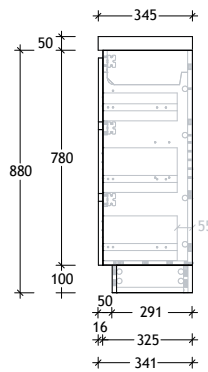

50mm Benchtop

90mm Benchtop

Dimensions are nominal measurements only.

* Due to the manufacturing nature of ceramic tops, size variation (+/-5mm) is to be expected, due to the 1200°C kiln vitrification process.

900mm Ceramic* Top (16mm)

Centre Bowl Left Hand Drawer/Right Hand Door option also available.

Dimensions are nominal measurements only.

* Due to the manufacturing nature of ceramic tops, size variation (+/-5mm) is to be expected, due to the 1200°C kiln vitrification process.

Domaine Ensuite Floor Mount

900mm Benchtop

Centre Bowl Left Hand Drawer/Right Hand Door option also available.

12mm Durasein

20mm Cherry Pie / Caesarstone Mineral

50mm Benchtop

90mm Benchtop

Dimensions are nominal measurements only.

* Due to the manufacturing nature of ceramic tops, size variation (+/-5mm) is to be expected, due to the 1200°C kiln vitrification process.

Domaine Ensuite Floor Mount

1200mm Cast Marble Top (22mm)

Centre Bowl Left Hand Drawer/Right Hand Door option also available.