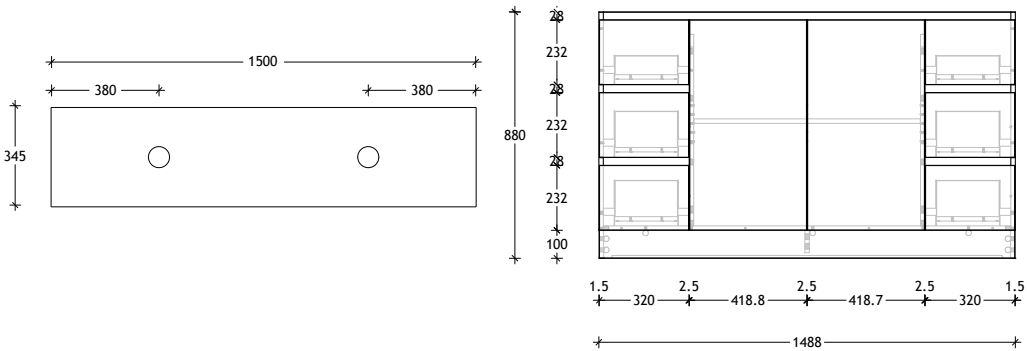

1500mm Benchtop

Double Bowl