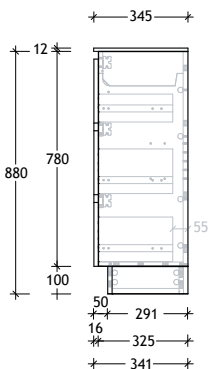

12mm Durasein