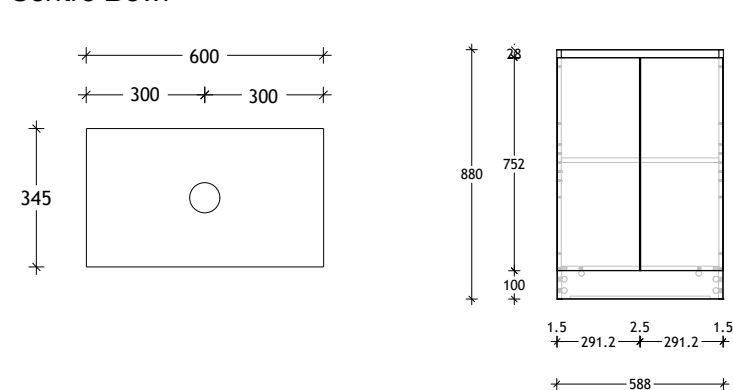

Tech Page Version 1

Domaine Ensuite Floor Mount

STANDARD SIZES (mm)	600	750	900	1200	1500	1800
Cast Marble	Centre	Centre	Centre	Centre	Centre / Double	Centre / Double
Width (mm)	600	750	900	1200		
Depth (mm)	360	360	360	360		
Height (mm)	902	902	902	902		
Number of Drawers	0	3	3	3		
Number of Doors	2	1	1	2		
Ceramic*	Centre	Centre	Centre	Centre / Double	Centre / Double	
Width (mm)	610*	760*	910*			
Depth (mm)	360*	360*	360*			
Height (mm)	896	896	896			
Number of Drawers	0	3	3			
Number of Doors	2	1	1			
Benchtop Options	Centre	Centre	Centre	Centre	Centre / Double	Centre / Double
Width (mm)	600	750	900	1200	1500	1800
Depth (mm)	345	345	345	345	345	345
Height (mm) - 12mm benchtop (Durasein Only)	892	892	892	892	892	892
Height (mm) - 20mm benchtop (Cherry Pie / Caesarstone Mineral Only)	900	900	900	900	900	900
Height (mm) - 50mm benchtop (All benchtop options)	930	930	930	930	930	930
Height (mm) - 90mm benchtop (All benchtop options)	970	970	970	970	970	970
Number of Drawers	0	3	3	3	6	6
Number of Doors	2	1	1	2	2	2

Dimensions are nominal measurements only.

* Due to the manufacturing nature of ceramic tops, size variation (+/-5mm) is to be expected, due to the 1200°C kiln vitrification process.

Domaine Ensuite Floor Mount

600mm Cast Marble Top (22mm)

Centre Bowl

600mm Ceramic* Top (16mm)

Centre Bowl

600mm Benchtop

Centre Bowl

12mm Durasein

20mm Cherry Pie / Caesarstone Mineral

50mm Benchtop

90mm Benchtop

Dimensions are nominal measurements only.

* Due to the manufacturing nature of ceramic tops, size variation (+/-5mm) is to be expected, due to the 1200°C kiln vitrification process.