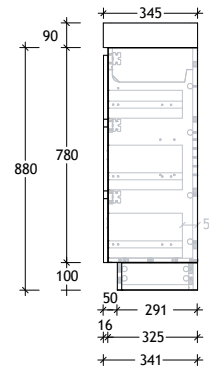

900mm Ceramic* Top (16mm)

Centre Bowl Left Hand Drawer/Right Hand Door option also available.

Dimensions are nominal measurements only.

* Due to the manufacturing nature of ceramic tops, size variation (+/-5mm) is to be expected, due to the 1200°C kiln vitrification process.

1200mm Benchtop

Centre Bowl Left Hand Drawer/Right Hand Door option also available.

12mm Durasein

20mm Cherry Pie / Caesarstone Mineral

50mm Benchtop

90mm Benchtop

Domaine Ensuite Floor Mount

1500mm Benchtop

Centre Bowl

12mm Durasein

20mm Cherry Pie / Caesarstone Mineral

50mm Benchtop

90mm Benchtop

1500mm Benchtop

Double Bowl

12mm Durasein

Dimensions are nominal measurements only.