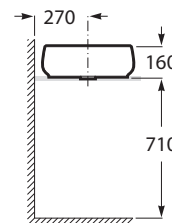

Roca Beyond Countertop Basins White

SPECIFICATIONS

Recommended Use	Domestic, Hotel & Commercial
Material	Vitreous China
Colour	White
Bowl Capacity	455x455 - 6.8 Litres 585x455 - 9.5 Litres
Weight	455x455 - 10 kg 585x455 - 12.5 kg
Fixing	Sealed to benchtop with waterproof sealant
Taphole Configuration	1 Taphole
Overflow Configuration	No Overflow
Waste Size	32x40mm
Plug & Waste	Sold Separately
Tapware	Sold Separately

WARRANTY

Warranty - Domestic Use	15 Years
Spare Parts & Labour	12 Months

Please refer to Warranty Page for full Terms and Conditions

Countertop Basin 455 x 455

Countertop Basin 585 x 455

Dimensions are nominal measurements only.

Disclaimer: Products in this specification manual must by regulation be installed by licensed and registered trade people. The manufacturer/distributor reserves the right to vary specifications or delete models from their range without prior notification. Dimensions are nominal measurements only. Dimensions and set-outs listed are correct at time of publication however the manufacturer/distributor takes no responsibility for printing errors.