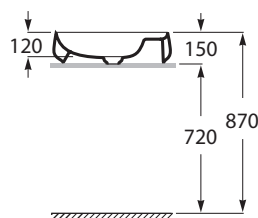

Roca Beyond Countertop Basins White

SPECIFICATIONS

Recommended Use	Domestic, Hotel & Commercial
Material	Vitreous China
Colour	White
Bowl Capacity	455x455 - 6.8 Litres 585x455 - 9.5 Litres
Weight	455x455 - 10 kg 585x455 - 12.5 kg
Fixing	Sealed to benchtop with waterproof sealant
Taphole Configuration	1 Taphole
Overflow Configuration	No Overflow
Waste Size	32x40mm
Plug & Waste	Sold Separately
Tapware	Sold Separately

WARRANTY

Warranty - Domestic Use	15 Years
Spare Parts & Labour	12 Months

Please refer to Warranty Page for full Terms and Conditions

Countertop Basin 455 x 455

Countertop Basin 585 x 455

Dimensions are nominal measurements only.

Disclaimer: Products in this specification manual must by regulation be installed by licensed and registered trade people. The manufacturer/distributor reserves the right to vary specifications or delete models from their range without prior notification. Dimensions are nominal measurements only. Dimensions and set-outs listed are correct at time of publication however the manufacturer/distributor takes no responsibility for printing errors.