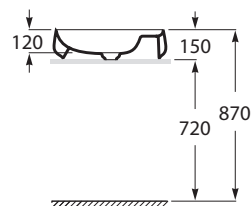

Roca Beyond Countertop Basins White

SPECIFICATIONS

Recommended Use	Domestic, Hotel & Commercial
Material	Vitreous China
Colour	White
Bowl Capacity	455x455 - 6.8 Litres 585x455 - 9.5 Litres
Weight	455x455 - 10 kg 585x455 - 12.5 kg
Fixing	Sealed to benchtop with waterproof sealant
Taphole Configuration	1 Taphole
Overflow Configuration	No Overflow
Waste Size	32x40mm
Plug & Waste	Sold Separately
Tapware	Sold Separately

WARRANTY

Warranty - Domestic Use	15 Years
Spare Parts & Labour	12 Months

Please refer to Warranty Page for full Terms and Conditions

Countertop Basin 455 x 455

Countertop Basin 585 x 455

Dimensions are nominal measurements only.