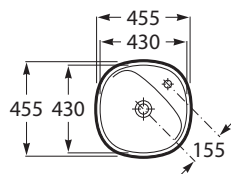

Roca Beyond Countertop Basins White

SPECIFICATIONS

Recommended Use	Domestic, Hotel & Commercial
Material	Vitreous China
Colour	White
Bowl Capacity	455x455 - 6.8 Litres 585x455 - 9.5 Litres
Weight	455x455 - 10 kg 585x455 - 12.5 kg
Fixing	Sealed to benchtop with waterproof sealant
Taphole Configuration	1 Taphole
Overflow Configuration	No Overflow
Waste Size	32x40mm
Plug & Waste	Sold Separately
Tapware	Sold Separately

WARRANTY

Warranty - Domestic Use	15 Years
Spare Parts & Labour	12 Months

Please refer to Warranty Page for full Terms and Conditions

Countertop Basin 455 x 455

Countertop Basin 585 x 455

Dimensions are nominal measurements only.

Disclaimer: Products in this specification manual must by regulation be installed by licensed and registered trade people. The manufacturer/distributor reserves the right to vary specifications or delete models from their range without prior notification. Dimensions are nominal measurements only. Dimensions and set-outs listed are correct at time of publication however the manufacturer/distributor takes no responsibility for printing errors.