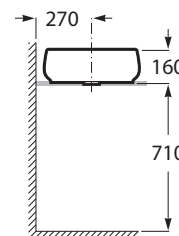

Roca Beyond Countertop Basins White

SPECIFICATIONS

Recommended Use	Domestic, Hotel & Commercial
Material	Vitreous China
Colour	White
Bowl Capacity	455x455 - 6.8 Litres 585x455 - 9.5 Litres
Weight	455x455 - 10 kg 585x455 - 12.5 kg
Fixing	Sealed to benchtop with waterproof sealant
Taphole Configuration	1 Taphole
Overflow Configuration	No Overflow
Waste Size	32x40mm
Plug & Waste	Sold Separately
Tapware	Sold Separately

WARRANTY

Warranty - Domestic Use	15 Years
Spare Parts & Labour	12 Months

Please refer to Warranty Page for full Terms and Conditions

Countertop Basin 455 x 455

Countertop Basin 585 x 455

Dimensions are nominal measurements only.

Disclaimer: Products in this specification manual must by regulation be installed by licensed and registered trade people. The manufacturer/distributor reserves the right to vary specifications or delete models from their range without prior notification. Dimensions are nominal measurements only. Dimensions and set-outs listed are correct at time of publication however the manufacturer/distributor takes no responsibility for printing errors.