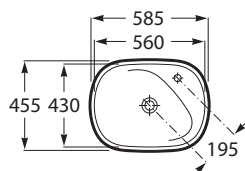

Roca Beyond Countertop Basins White

SPECIFICATIONS

Recommended Use	Domestic, Hotel & Commercial
Material	Vitreous China
Colour	White
Bowl Capacity	455x455 - 6.8 Litres 585x455 - 9.5 Litres
Weight	455x455 - 10 kg 585x455 - 12.5 kg
Fixing	Sealed to benchtop with waterproof sealant
Taphole Configuration	1 Taphole
Overflow Configuration	No Overflow
Waste Size	32x40mm
Plug & Waste	Sold Separately
Tapware	Sold Separately

WARRANTY

Warranty - Domestic Use	15 Years
Spare Parts & Labour	12 Months

Please refer to Warranty Page for full Terms and Conditions

Countertop Basin 455 x 455

Countertop Basin 585 x 455

Dimensions are nominal measurements only.

Disclaimer: Products in this specification manual must by regulation be installed by licensed and registered trade people. The manufacturer/distributor reserves the right to vary specifications or delete models from their range without prior notification. Dimensions are nominal measurements only. Dimensions and set-outs listed are correct at time of publication however the manufacturer/distributor takes no responsibility for printing errors.