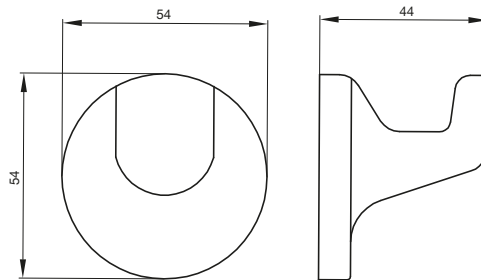

Robe Hook.

9503324