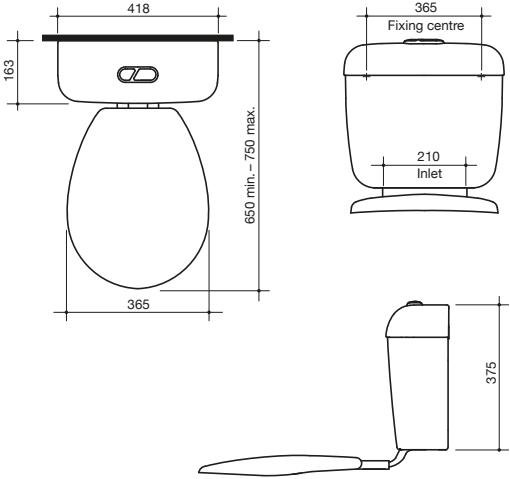

Clearance: 130mm

Reach: 220mm

High quality componentry

Shower Mixer.

9503410

Backplate diameter: 135mm

Shower Mixer with Diverter.

9503411

Adjustable to 6/3L or 9/4L flush

S & P trap available

S trap: 150 – 250mm,
165mm recommended

P trap: 185mm

Pan only

Vitreous China pan

Low Level Cistern with Seat.

9502971

WELS 4 star, 4.5/3L flush

Adjustable to 6/3L or 9/4.5L flush

Adjustable cistern

Seat, flush pipe and link piece included

Left and bottom inlet

Basins.

Warranty Information.

7 years domestic use

12 months commercial use

12 months spare parts and labour

Vanity Basin.

9503280 — 1 taphole
9503281 — 3 taphole

540 x 445mm

Overflow, Chrome dress ring
(front of basin)

Vitreous china

Suits 32 x 40mm overflow waste