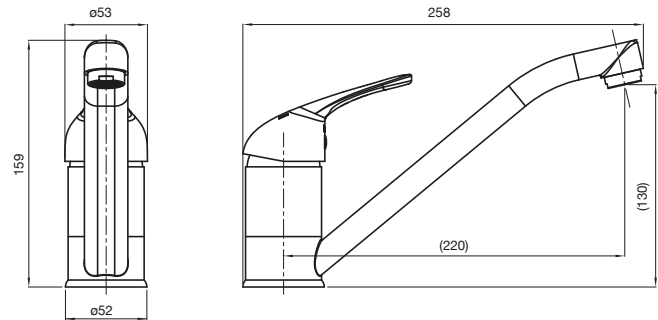

Clearance: 49mm

Reach: 101mm

Double bolt fixing kit

High quality componentry

Sink Mixer.

9503412 — 4 star

WELS 4 star, 7.5 ltr/min

Swivel outlet

Clearance: 130mm

Reach: 220mm

High quality componentry

Shower Mixer.

9503410

Backplate diameter: 135mm

Shower Mixer with Diverter.

9503411

Backplate height: 200mm

Backplate width: 100mm

Accessories.

Warranty Information.

7 years domestic use

12 months commercial use

12 months spare parts and labour

Robe Hook.