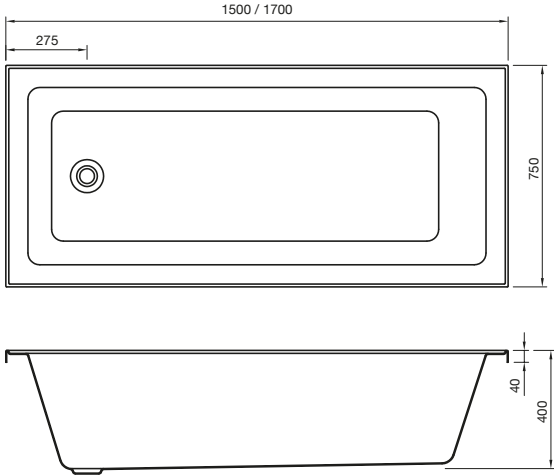

12 months commercial use

12 months spare parts and labour

Vanity Basin.

9503280 — 1 taphole
9503281 — 3 taphole

540 x 445mm

Overflow, Chrome dress ring
(front of basin)

Vitreous china

Suits 32 x 40mm overflow waste

9504386 — 1500 x 750mm with no overflow
9504387 — 1700 x 750mm with no overflow

Sizes:
1500 x 750 x 400mm
1700 x 750 x 400mm

Sanitary grade acrylic
Suits 40mm waste

Reece. Works for you.

Visit reece.co.nz for your nearest Reece branch. Due to limitations in the printing process the colours in this brochure are a guide only.