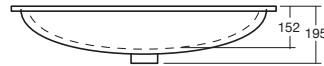

Vanity Basin.

9503280 — 1 taphole
9503281 — 3 taphole

540 x 445mm

Overflow, Chrome dress ring
(front of basin)

Vitreous china

Suits 32 x 40mm overflow waste

1 & 3 taphole available

Tapware sold separately