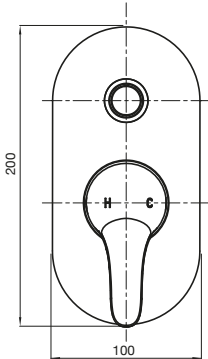

Clearance: 49mm

Reach: 101mm

Double bolt fixing kit

High quality componentry

Sink Mixer.

9503412 — 4 star

WELS 4 star, 7.5 ltr/min

Swivel outlet

Clearance: 130mm

Reach: 220mm

High quality componentry

Shower Mixer.

9503410

Backplate diameter: 135mm

Shower Mixer with Diverter.

9503411

Backplate height: 200mm

Backplate width: 100mm

Accessories.

Warranty Information.

7 years domestic use

12 months commercial use

12 months spare parts and labour

Robe Hook.