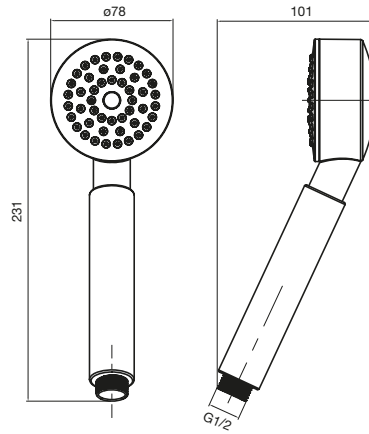

Clearance: 130mm

Reach: 220mm

High quality componentry

Shower Mixer.

9503410

Backplate diameter: 135mm

Shower Mixer with Diverter.

9503411

9503330

800mm

Rails can be cut down

Double Towel Rail.

9503331

800mm

Rails can be cut down

Showers.

The handpiece can be bought separately

Handpiece.

9504629

WELS 3 star, 9 ltr/min

1 function hand shower

Toilets.

Warranty Information.

10 years domestic use

12 months commercial use

12 months spare parts and labour

Link Toilet Suite.

9503292 — S Trap
 9503293 — P Trap

WELS 4 star, 4.5/3L flush

Adjustable to 6/3L or 9/4L flush

S & P trap available

S trap: 150 – 250mm,
 165mm recommended