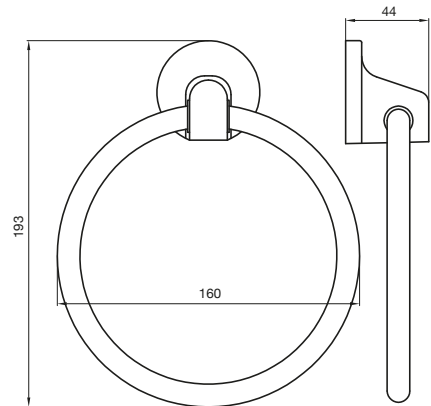

Clearance: 130mm

Reach: 220mm

High quality componentry

Shower Mixer.

9503410

Backplate diameter: 135mm

Shower Mixer with Diverter.

9503411

Backplate height: 200mm

Backplate width: 100mm

Accessories.

Warranty Information.

7 years domestic use

12 months commercial use

12 months spare parts and labour

Robe Hook.

9503324

Toilet Roll Holder.

9503325

Soap Dish.

9503326

Towel Ring.

9503328

Single Towel Rail.

9503330

800mm

Rails can be cut down

Double Towel Rail.

9503331

800mm

Rails can be cut down

Showers.