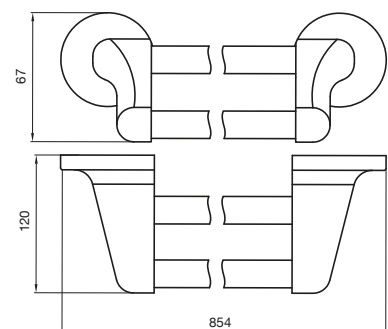

Clearance: 130mm

Reach: 220mm

High quality componentry

Shower Mixer.

9503410

Backplate diameter: 135mm

Shower Mixer with Diverter.

9503411

9503330

800mm

Rails can be cut down

Double Towel Rail.

9503331

800mm

Rails can be cut down

Showers.