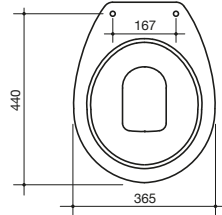

Clearance: 130mm

Reach: 220mm

High quality componentry

Shower Mixer.

9503410

Backplate diameter: 135mm

Shower Mixer with Diverter.

9503411

P trap: 185mm

Seat, flush pipe and link
 piece included

Plastic cistern

Vitreous China pan

Left or bottom inlet

Retro Exposed Pan.

9502969 — S Trap
9502970 — P Trap

WELS 4 star, 4.5/3L flush

Adjustable to 6/3L or 9/4L flush

S & P trap available

S trap: 150 – 250mm,
165mm recommended

P trap: 185mm

Pan only

Vitreous China pan

Low Level Cistern with Seat.

9502971

12 months commercial use

12 months spare parts and labour

Vanity Basin.

9503280 — 1 taphole
9503281 — 3 taphole

540 x 445mm

Overflow, Chrome dress ring
(front of basin)

Vitreous china

Suits 32 x 40mm overflow waste