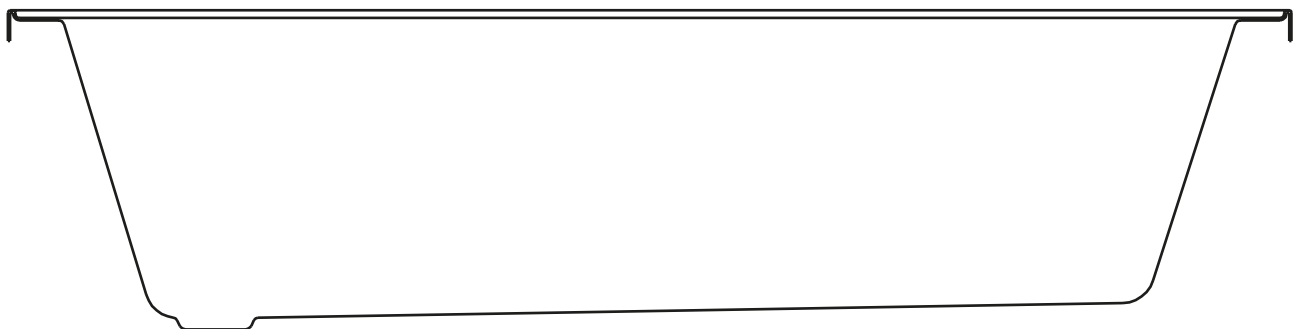

Baths.

Warranty Information.

10 years domestic use

12 months commercial use

12 months spare parts and labour