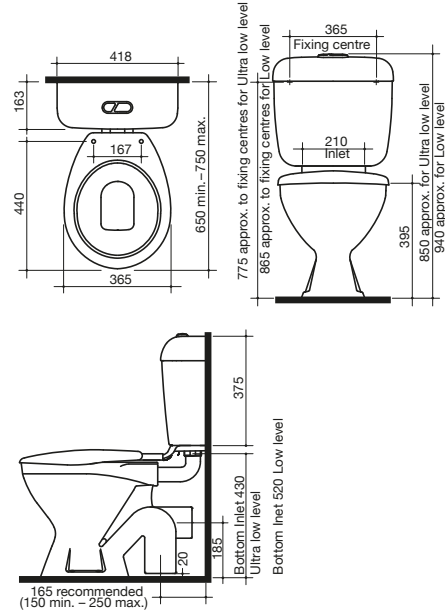

Link Toilet Suite.

9503292 — S Trap
9503293 — P Trap

WELS 4 star, 4.5/3L flush

Adjustable to 6/3L or 9/4L flush

S & P trap available

S trap: 150 – 250mm,
165mm recommended

P trap: 185mm

Seat, flush pipe and link
piece included

Plastic cistern

Vitreous China pan

Left or bottom inlet