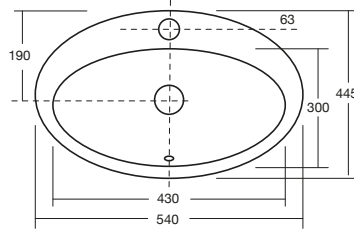

Vanity Basin.

9503280 — 1 taphole
9503281 — 3 taphole

540 x 445mm

Overflow, Chrome dress ring
(front of basin)

Vitreous china

Suits 32 x 40mm overflow waste

1 & 3 taphole available

Tapware sold separately