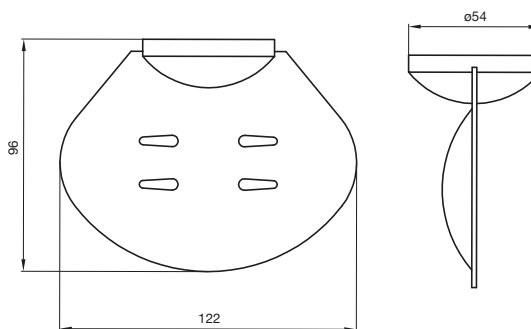

Clearance: 130mm

Reach: 220mm

High quality componentry

Shower Mixer.

9503410

Backplate diameter: 135mm

Shower Mixer with Diverter.

9503411

Backplate height: 200mm

Backplate width: 100mm

Accessories.

Warranty Information.

7 years domestic use

12 months commercial use

12 months spare parts and labour

Robe Hook.

9503324

Toilet Roll Holder.

9503325

Soap Dish.

9503326

Towel Ring.

9503328

Single Towel Rail.

9503330

800mm

Rails can be cut down

Double Towel Rail.

9503331

800mm

Rails can be cut down

Showers.