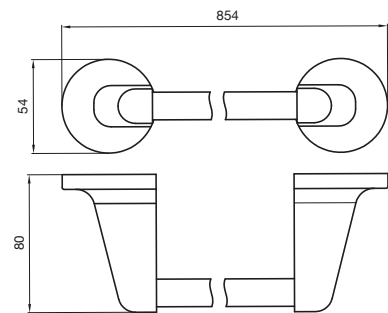

Clearance: 130mm

Reach: 220mm

High quality componentry

Shower Mixer.

9503410

Backplate diameter: 135mm

Shower Mixer with Diverter.

9503411

Backplate height: 200mm

Backplate width: 100mm

Accessories.

Warranty Information.

7 years domestic use

12 months commercial use

12 months spare parts and labour

Robe Hook.

9503324

Toilet Roll Holder.

9503325

Soap Dish.

9503326

Towel Ring.

9503328

Single Towel Rail.

9503330

800mm

Rails can be cut down

Double Towel Rail.

9503331

800mm

Rails can be cut down

Showers.