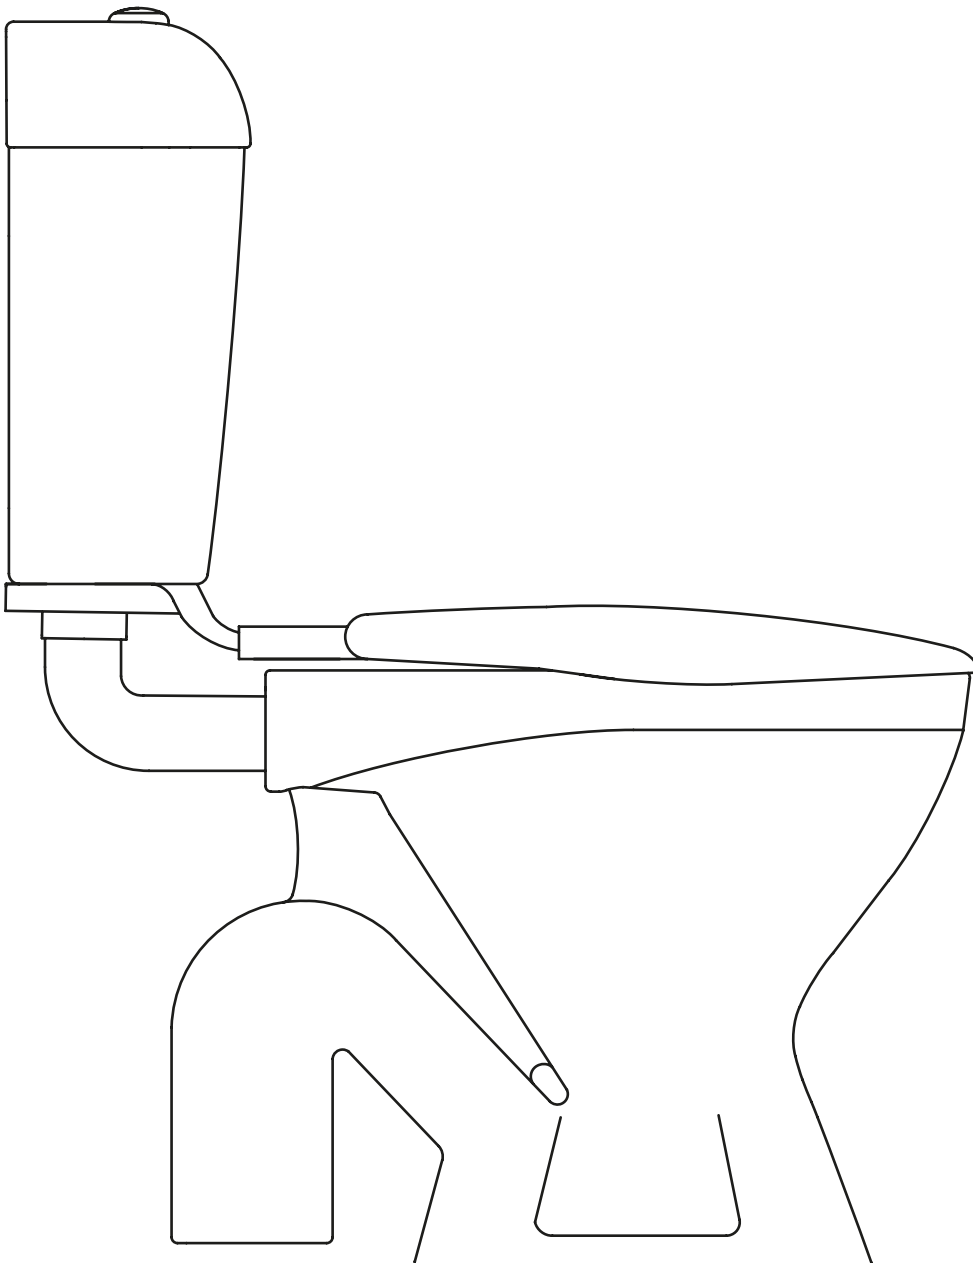

Toilets.

Warranty Information.

10 years domestic use

12 months commercial use

12 months spare parts and labour