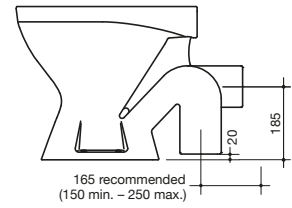

Clearance: 130mm

Reach: 220mm

High quality componentry

Shower Mixer.

9503410

Backplate diameter: 135mm

Shower Mixer with Diverter.

9503411

P trap: 185mm

Seat, flush pipe and link
 piece included

Plastic cistern

Vitreous China pan

Left or bottom inlet

Retro Exposed Pan.

9502969 — S Trap
9502970 — P Trap

WELS 4 star, 4.5/3L flush

Adjustable to 6/3L or 9/4L flush

S & P trap available

S trap: 150 – 250mm,
165mm recommended

P trap: 185mm

Pan only

Vitreous China pan

Low Level Cistern with Seat.

9502971

WELS 4 star, 4.5/3L flush

Adjustable to 6/3L or 9/4.5L flush

Adjustable cistern

Seat, flush pipe and link piece included

Left and bottom inlet

Basins.

Warranty Information.

7 years domestic use