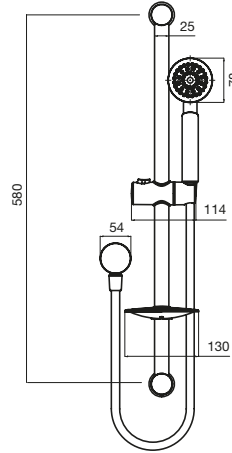

Rail Shower.

9502123

WELS 3 star, 9 ltr/min

1 function hand shower

The handpiece can be bought separately