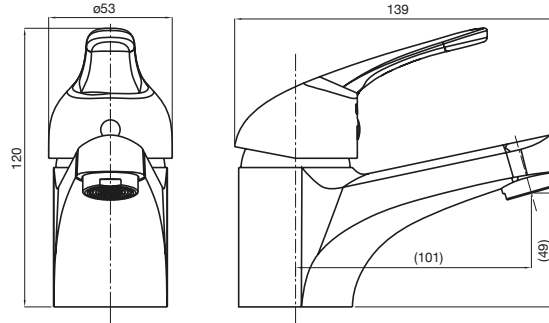

Clearance: 49mm

Reach: 101mm

Double bolt fixing kit

High quality componentry

Sink Mixer.

9503412 — 4 star

WELS 4 star, 7.5 ltr/min

Swivel outlet

Clearance: 130mm

Reach: 220mm

High quality componentry

Shower Mixer.

9503410

Backplate diameter: 135mm

Shower Mixer with Diverter.

9503411

Backplate height: 200mm

Backplate width: 100mm

Accessories.

Warranty Information.

7 years domestic use

12 months commercial use

12 months spare parts and labour

Robe Hook.