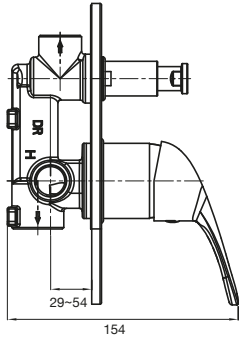

Clearance: 49mm

Reach: 101mm

Double bolt fixing kit

High quality componentry

Sink Mixer.

9503412 — 4 star

WELS 4 star, 7.5 ltr/min

Swivel outlet

Clearance: 130mm

Reach: 220mm

High quality componentry

Shower Mixer.

9503410

Backplate diameter: 135mm

Shower Mixer with Diverter.

9503411

Backplate height: 200mm

Backplate width: 100mm

Accessories.

Warranty Information.

7 years domestic use

12 months commercial use

12 months spare parts and labour

Robe Hook.