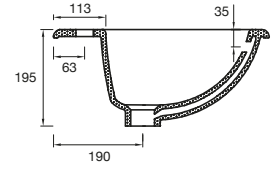

Vanity Basin.

9503280 — 1 taphole
9503281 — 3 taphole

540 x 445mm

Overflow, Chrome dress ring
(front of basin)

Vitreous china

Suits 32 x 40mm overflow waste

1 & 3 taphole available

Tapware sold separately