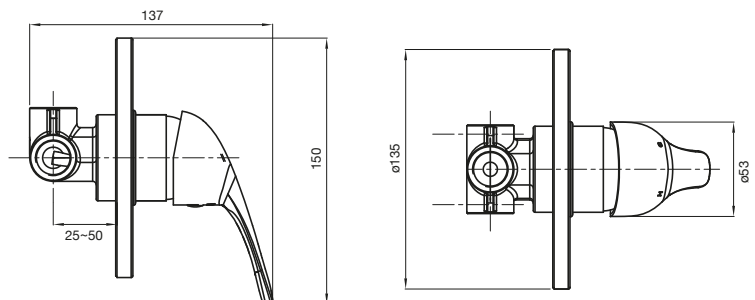

Clearance: 49mm

Reach: 101mm

Double bolt fixing kit

High quality componentry

Sink Mixer.

9503412 — 4 star

WELS 4 star, 7.5 ltr/min

Swivel outlet

Clearance: 130mm

Reach: 220mm

High quality componentry

Shower Mixer.

9503410

Backplate diameter: 135mm

Shower Mixer with Diverter.

9503411

Backplate height: 200mm

Backplate width: 100mm

Accessories.

Warranty Information.

7 years domestic use

12 months commercial use

12 months spare parts and labour

Robe Hook.