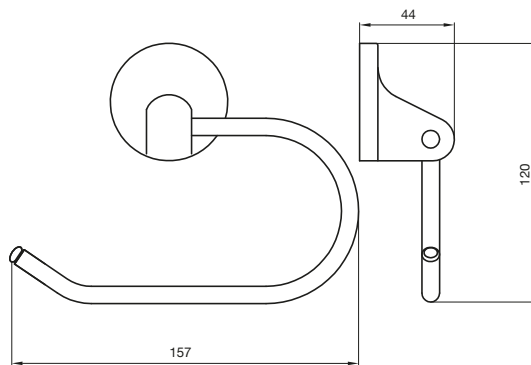

Toilet Roll Holder.

9503325