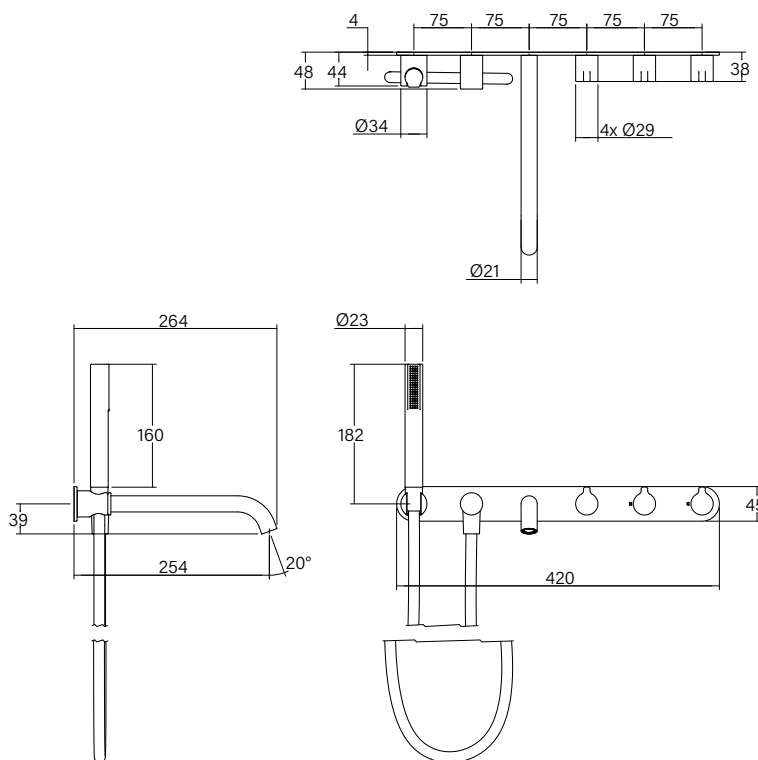

Faucet Strommen Vara Fin Wall Bath Tap Set with Hand Shower Trimset Chrome (3 Star) Lead Free

40248

SPECIFICATIONS

Recommended Use	Domestic; Commercial; Hotel
Colour Finish	Chrome
Primary Material	DR Brass
Recommended Pressure Range	300 - 500 kPa
Max Continuous Working Temperature (deg C)	65
Min Continuous Working Temperature (deg C)	5
Hot Water Unit Suitability	Storage Tank, Continuous Flow

WARRANTY

Warranty - Domestic Use (Years)	40
Spare Parts & Labour (Years)	10

Please refer to Warranty Page for full Terms and Conditions

Dimensions are nominal measurements only.

CLEANING RECOMMENDATIONS:

We recommend the use of soapy water or approved cleaners. This product should not be cleaned with abrasive materials. Damage caused by any improper treatment is not covered by the product warranty. Refer to Warranty Conditions

Disclaimer: Products in this specification manual must by regulation be installed by licensed and registered trade people. The manufacturer/distributor reserves the right to vary specifications or delete models from their range without prior notification. Dimensions are nominal measurements only. Dimensions and set-outs listed are correct at time of publication however the manufacturer/distributor takes no responsibility for printing errors.

Published 11/02/2026

To see the complete Faucet Strommen Vara range go to www.reece.com.au