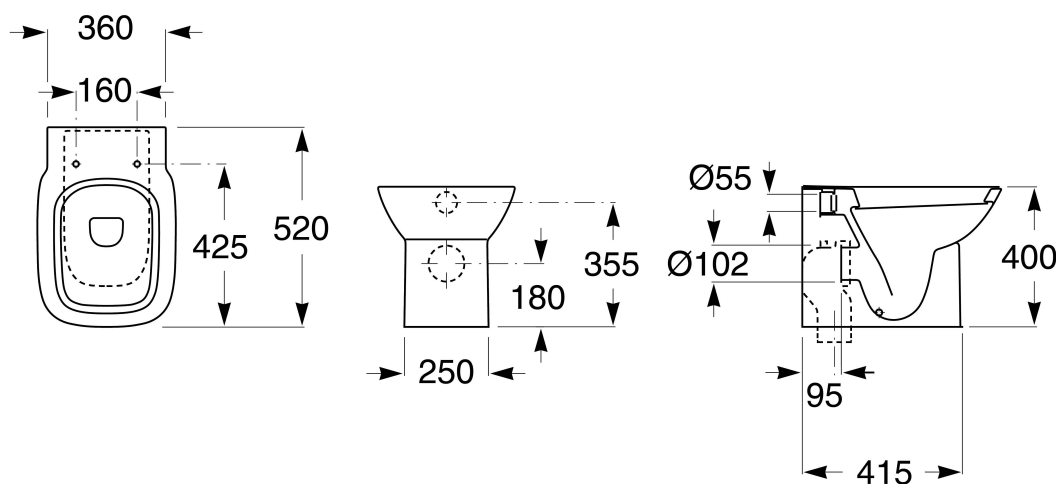

Roca Debba Back to Wall Pan with Quick Release Seat White (4*)

SPECIFICATIONS	
Recommended Use	Domestic, Hotel & Commercial
Material	Vitreous China
Colour	White
Weight of Pan	20 kg
Water Inlet Position	Back Inlet
Inlet Valve Pressure Rating	500kPa
Pan Fixing	Fixed to floor using fixing bolts (not supplied) and bedded with sealant.
Toilet Seat	Soft Close Quick Release
Rim Configuration	Box Rim
Outlet Type	Universal S & P Trap
S Trap Setout	95mm
P Trap Setout	180mm
WARRANTY	
Warranty - Domestic Use	10 Years
Spare Parts & Labour	12 Months
<i>Please refer to Warranty Page for full Terms and Conditions</i>	

Dimensions are nominal measurements only.

Disclaimer: Products in this specification manual must by regulation be installed by licensed and registered trade people. The manufacturer/distributor reserves the right to vary specifications or delete models from their range without prior notification. Dimensions are nominal measurements only. Dimensions and set-outs listed are correct at time of publication however the manufacturer/distributor takes no responsibility for printing errors.