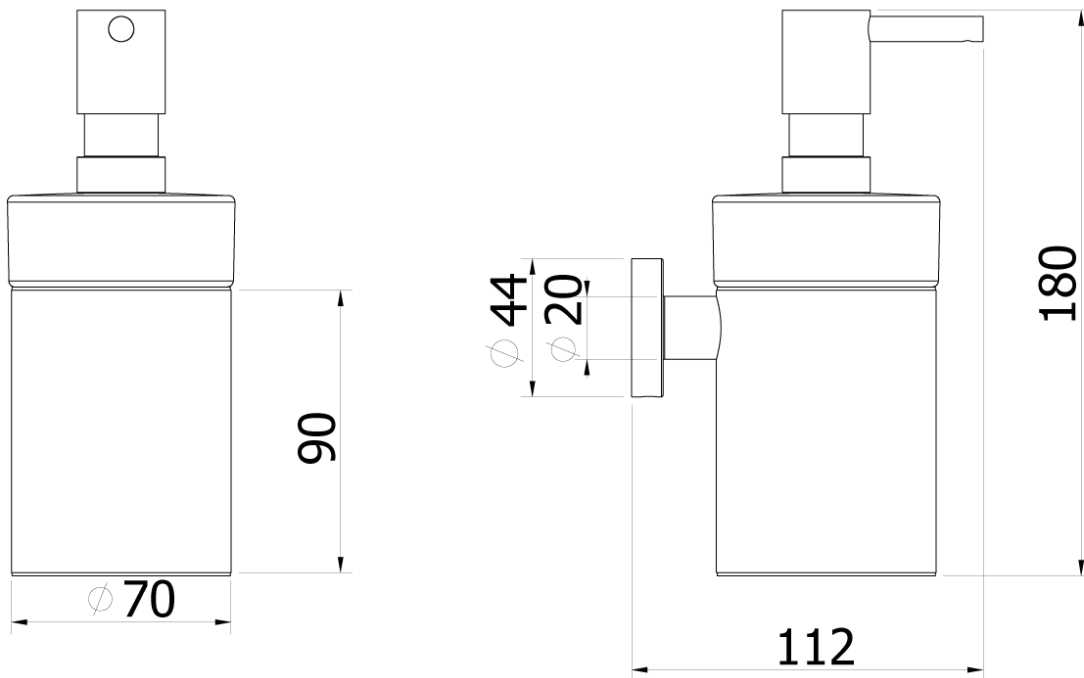

Milli Axon MK2 Wall Mount Soap Dispenser Glass/Matte Black

9505203

SPECIFICATIONS

Recommended Use	Domestic, Hotel & Commercial
Colour	Glass/Matte Black
Material	Brass/Stainless Steel/Zinc Alloy

WARRANTY

Domestic Use Replacement Only 15 Years

Please refer to Warranty Page for full Terms and Conditions

Dimensions are nominal measurements only.

CLEANING RECOMMENDATIONS:

We recommend the use of soapy water or approved cleaners. This product should not be cleaned with abrasive materials. Damage caused by any improper treatment is not covered by the product warranty. Refer to Warranty Conditions

Disclaimer: Products in this specification manual must by regulation be installed by licensed and registered trade people. The manufacturer/distributor reserves the right to vary specifications or delete models from their range without prior notification. Dimensions are nominal measurements only. Dimensions and set-outs listed are correct at time of publication however the manufacturer/distributor takes no responsibility for printing errors.

Published 28/07/2021

To see the complete Milli range go to www.reece.com.au