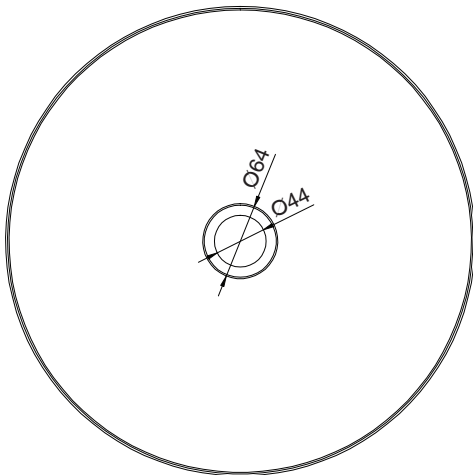

KADO

Kado Aspect Stainless Steel Basin Round 400mm with Plug & Waste Brushed Gold

1806088

SPECIFICATIONS

Recommended Use	Domestic, Hotel & Commercial
Material	Stainless Steel (304 Grade)
Basin Colour	Brushed Gold
Bowl Capacity	12 ltr
Weight	5.2 kg
Fixing	Waterproof silicone to the rim of basin and the benchtop
Taphole Configuration	No Taphole
Overflow Configuration	No Overflow
Plug & Waste Size	40mm
Plug & Waste	Included
Tapware	Sold Separately

WARRANTY

Warranty - Domestic Use	10 Years
Spare Parts & Labour	12 Months

Please refer to Warranty Page for full Terms and Conditions

Dimensions are nominal measurements only.

CLEANING RECOMMENDATIONS:

We recommend the use of soapy water or approved cleaners. This product should not be cleaned with abrasive materials. Damage caused by any improper treatment is not covered by the product warranty. Refer to Warranty Conditions

Disclaimer: Products in this specification manual must by regulation be installed by licensed and registered trade people. The manufacturer/distributor reserves the right to vary specifications or delete models from their range without prior notification. Dimensions are nominal measurements only. Dimensions and set-outs listed are correct at time of publication however the manufacturer/distributor takes no responsibility for printing errors.

Published 15/12/2021

To see the complete Kado range go to www.reece.com.au