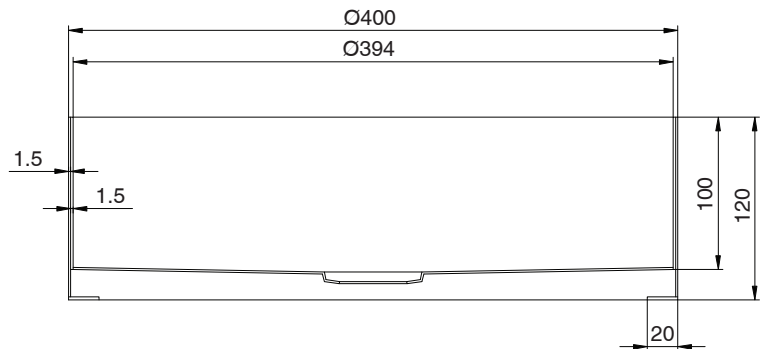

KADO

Kado Aspect Stainless Steel Basin Round 400mm with Plug & Waste Brushed Gold

1806088

SPECIFICATIONS

Recommended Use	Domestic, Hotel & Commercial
Material	Stainless Steel (304 Grade)
Basin Colour	Brushed Gold
Bowl Capacity	12 ltr
Weight	5.2 kg
Fixing	Waterproof silicone to the rim of basin and the benchtop
Taphole Configuration	No Taphole
Overflow Configuration	No Overflow
Plug & Waste Size	40mm
Plug & Waste	Included
Tapware	Sold Separately

WARRANTY

Warranty - Domestic Use	10 Years
Spare Parts & Labour	12 Months

Please refer to Warranty Page for full Terms and Conditions

Dimensions are nominal measurements only.

CLEANING RECOMMENDATIONS:

We recommend the use of soapy water or approved cleaners. This product should not be cleaned with abrasive materials. Damage caused by any improper treatment is not covered by the product warranty. Refer to Warranty Conditions

Disclaimer: Products in this specification manual must by regulation be installed by licensed and registered trade people. The manufacturer/distributor reserves the right to vary specifications or delete models from their range without prior notification. Dimensions are nominal measurements only. Dimensions and set-outs listed are correct at time of publication however the manufacturer/distributor takes no responsibility for printing errors.

Published 15/12/2021

To see the complete Kado range go to www.reece.com.au