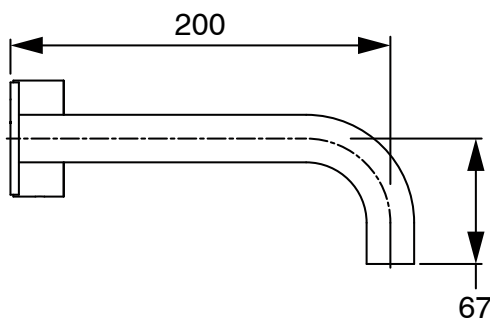

Milli Pure Progressive Wall Basin Mixer Tap System 200mm with Cirque Textured Handle PVD Matte Black (3 Star)
9511349

SPECIFICATIONS	
Recommended Use	Domestic;Hotel;Commercial
Colour Finish	Matte Black
Primary Material	DR Brass
Recommended Pressure Range	150 - 500 kPa as per AS3500
Max Continuous Working Temperature (deg C)	65
Min Continuous Working Temperature (deg C)	5
Hot Water Unit Suitability	Storage Tank;Continuous Flow
WARRANTY	
Warranty - Domestic Use (Years)	15
Spare Parts & Labour (Years)	1
<i>Please refer to Warranty Page for full Terms and Conditions</i>	