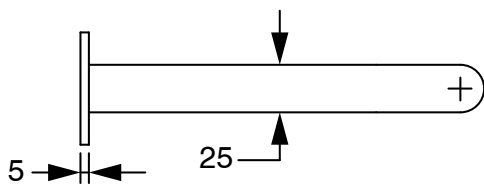

Milli Pure Progressive Wall Basin Mixer Tap System 200mm with Cirque Textured Handle PVD Matte Black (3 Star)
9511349

SPECIFICATIONS	
Recommended Use	Domestic;Hotel;Commercial
Colour Finish	Matte Black
Primary Material	DR Brass
Recommended Pressure Range	150 - 500 kPa as per AS3500
Max Continuous Working Temperature (deg C)	65
Min Continuous Working Temperature (deg C)	5
Hot Water Unit Suitability	Storage Tank;Continuous Flow
WARRANTY	
Warranty - Domestic Use (Years)	15
Spare Parts & Labour (Years)	1
<i>Please refer to Warranty Page for full Terms and Conditions</i>	