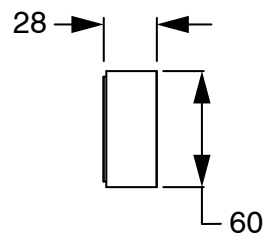

Milli Pure Progressive Wall Basin Mixer Tap System 200mm with Cirque Textured Handle PVD Matte Black (3 Star)
9511349

SPECIFICATIONS	
Recommended Use	Domestic;Hotel;Commercial
Colour Finish	Matte Black
Primary Material	DR Brass
Recommended Pressure Range	150 - 500 kPa as per AS3500
Max Continuous Working Temperature (deg C)	65
Min Continuous Working Temperature (deg C)	5
Hot Water Unit Suitability	Storage Tank;Continuous Flow
WARRANTY	
Warranty - Domestic Use (Years)	15
Spare Parts & Labour (Years)	1
<i>Please refer to Warranty Page for full Terms and Conditions</i>	