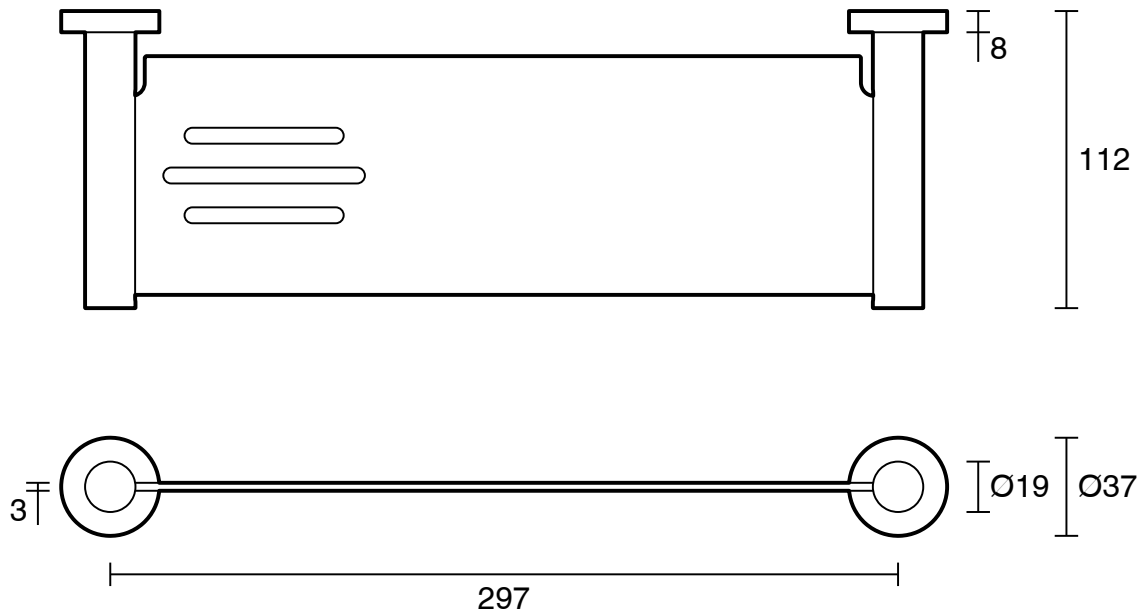

## Sussex Pure Metal Shower Shelf PVD Brushed Gunmetal

2266305

SPECIFICATIONS	
Recommended Use	Residential;Commercial
Colour Finish	Brushed Smoke Gunmetal
Primary Material	Brass
WARRANTY	
Residential Use (Years)	40
Commercial Use (Years)	10
<i>Please refer to Sussex Warranty page for full Terms and Conditions</i>	

Dimensions are nominal measurements only.