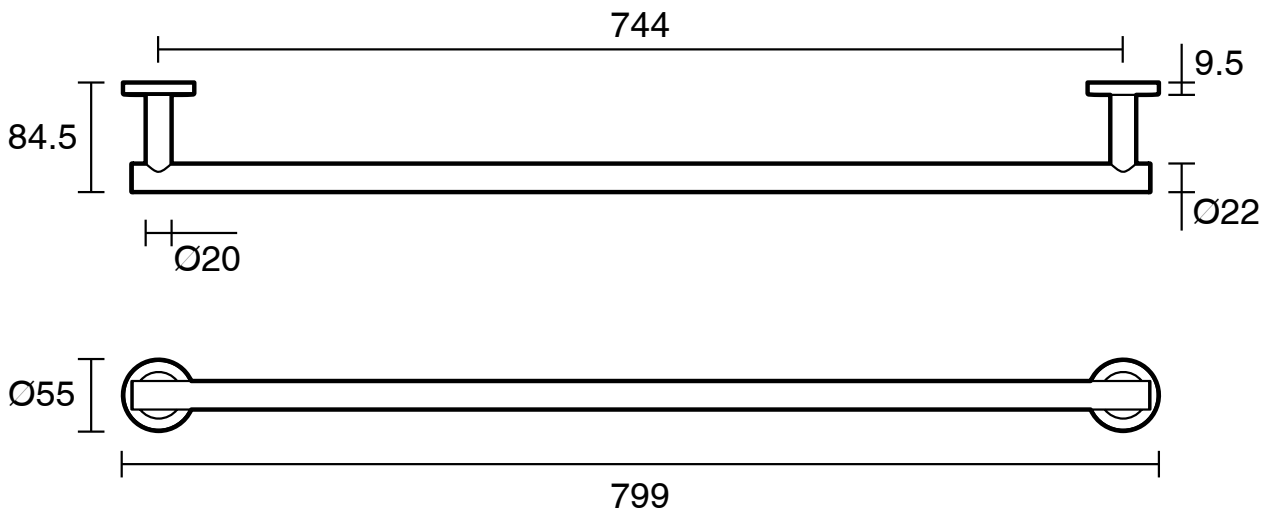

Roca Ona Single Towel Rail 800mm Brushed Brass

15076

SPECIFICATIONS

Recommended Use	Domestic;Commercial;Hotel
Colour Category	Brass
Colour Finish	Brushed Brass
Primary Material	Brass

WARRANTY

Replacement Only - Domestic Use	15
Parts Replacement Only	1

Please refer to Warranty Page for full Terms and Conditions

Dimensions are nominal measurements only.

CLEANING RECOMMENDATIONS:

We recommend the use of soapy water or approved cleaners. This product should not be cleaned with abrasive materials. Damage caused by any improper treatment is not covered by the product warranty. Refer to Warranty Conditions

Disclaimer: Products in this specification manual must by regulation be installed by licensed and registered trade people. The manufacturer/distributor reserves the right to vary specifications or delete models from their range without prior notification. Dimensions are nominal measurements only. Dimensions and set-outs listed are correct at time of publication however the manufacturer/distributor takes no responsibility for printing errors.

Published 11/11/2024

To see the complete Roca range go to
www.reece.com.au