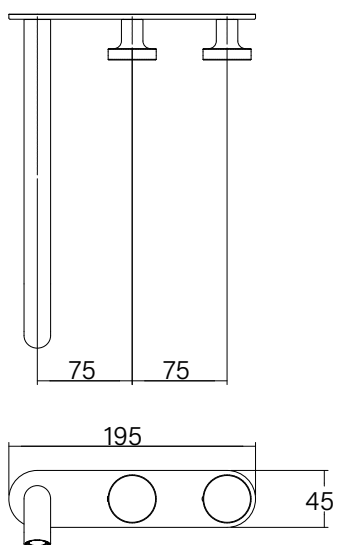

**Faucet Strommen Vara Disc Wall Basin / Bath Hostess System Tap Right Hand 250mm Kit
Brushed Admiralty Brass (6 Star) Lead Free
40093**

SPECIFICATIONS

Recommended Use	Domestic; Commercial; Hotel
Colour Finish	Brushed Admiralty Brass
Primary Material	DR Brass
Recommended Pressure Range	300 - 500 kPa
Max Continuous Working Temperature (deg C)	65
Min Continuous Working Temperature (deg C)	5
Hot Water Unit Suitability	Storage Tank, Continuous Flow

WARRANTY

Warranty - Domestic Use (Years)	40
Spare Parts & Labour (Years)	10

Please refer to Warranty Page for full Terms and Conditions

Dimensions are nominal measurements only.

CLEANING RECOMMENDATIONS:

We recommend the use of soapy water or approved cleaners. This product should not be cleaned with abrasive materials. Damage caused by any improper treatment is not covered by the product warranty. Refer to Warranty Conditions

Disclaimer: Products in this specification manual must by regulation be installed by licensed and registered trade people. The manufacturer/distributor reserves the right to vary specifications or delete models from their range without prior notification. Dimensions are nominal measurements only. Dimensions and set-outs listed are correct at time of publication however the manufacturer/distributor takes no responsibility for printing errors.

Published 11/02/2026