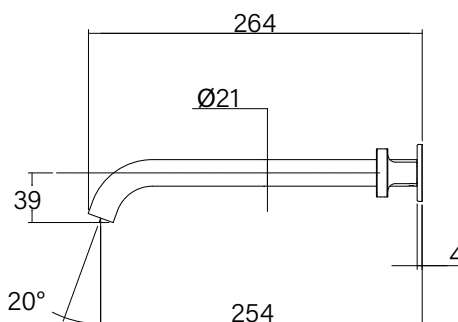

**Faucet Strommen Vara Disc Wall Basin / Bath Hostess System Tap Right Hand 250mm Kit
Brushed Admiralty Brass (6 Star) Lead Free
40093**

SPECIFICATIONS

Recommended Use	Domestic; Commercial; Hotel
Colour Finish	Brushed Admiralty Brass
Primary Material	DR Brass
Recommended Pressure Range	300 - 500 kPa
Max Continuous Working Temperature (deg C)	65
Min Continuous Working Temperature (deg C)	5
Hot Water Unit Suitability	Storage Tank, Continuous Flow

WARRANTY

Warranty - Domestic Use (Years)	40
Spare Parts & Labour (Years)	10

Please refer to Warranty Page for full Terms and Conditions

Dimensions are nominal measurements only.

CLEANING RECOMMENDATIONS:

We recommend the use of soapy water or approved cleaners. This product should not be cleaned with abrasive materials. Damage caused by any improper treatment is not covered by the product warranty. Refer to Warranty Conditions

Disclaimer: Products in this specification manual must by regulation be installed by licensed and registered trade people. The manufacturer/distributor reserves the right to vary specifications or delete models from their range without prior notification. Dimensions are nominal measurements only. Dimensions and set-outs listed are correct at time of publication however the manufacturer/distributor takes no responsibility for printing errors.

Published 11/02/2026