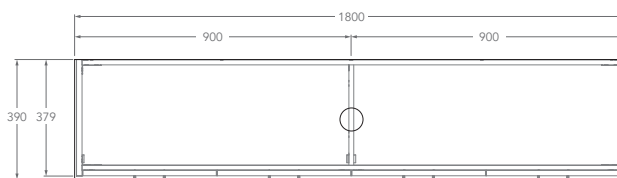

# LUX ENSUITE ALL DOOR, WALL HUNG VANITY

STANDARD SIZES	600mm	750mm	900mm	1200mm Centre	1200mm Double	1500mm Centre	1500mm Double	1800mm Centre	1800mm Double
Width (mm)	600	750	900	1200	1200	1500	1500	1800	1800
Depth (mm)	390	390	390	390	390	390	390	390	390
Height (mm) - <b>12mm Benchtop</b> (Durasein Only)	432	432	432	432	432	432	432	432	432
Height (mm) - <b>20mm Benchtop</b> (Cherry Pie / Caesarstone Mineral)	440	440	440	440	440	440	440	440	440
Height (mm) - <b>50mm Benchtop</b> (All benchtop options)	470	470	470	470	470	470	470	470	470
Height (mm) - <b>90mm Benchtop</b> (All benchtop options)	510	510	510	510	510	510	510	510	510
Number of Doors	2	2	2	3	3	3	3	4	4
Basin Configurations	Centre	Centre	Centre	Centre	Double	Centre	Double	Centre	Double

## LUX ENSUITE ALL DOOR, WALL HUNG VANITY

Below Front View specs are for cabinet details only, refer to page 2 for overall heights and benchtop options.

**1200mm**

Front View

Top View

Centre

Double

**1500mm**

Front View

Top View

Centre

Double

**1800mm Centre**

Front View

Top View

**1800mm Double**