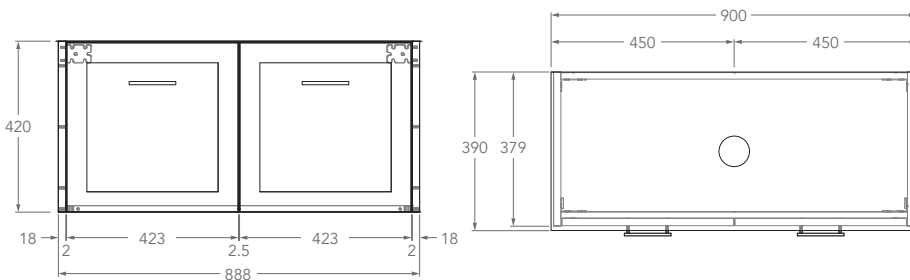

# LUX ENSUITE ALL DOOR, WALL HUNG VANITY

STANDARD SIZES	600mm	750mm	900mm	1200mm Centre	1200mm Double	1500mm Centre	1500mm Double	1800mm Centre	1800mm Double
Width (mm)	600	750	900	1200	1200	1500	1500	1800	1800
Depth (mm)	390	390	390	390	390	390	390	390	390
Height (mm) - <b>12mm Benchtop</b> (Durasein Only)	432	432	432	432	432	432	432	432	432
Height (mm) - <b>20mm Benchtop</b> (Cherry Pie / Caesarstone Mineral)	440	440	440	440	440	440	440	440	440
Height (mm) - <b>50mm Benchtop</b> (All benchtop options)	470	470	470	470	470	470	470	470	470
Height (mm) - <b>90mm Benchtop</b> (All benchtop options)	510	510	510	510	510	510	510	510	510
Number of Doors	2	2	2	3	3	3	3	4	4
Basin Configurations	Centre	Centre	Centre	Centre	Double	Centre	Double	Centre	Double

### 750mm Centre

Front View

Top View

### 900mm Centre

Front View

Top View

## LUX ENSUITE ALL DOOR, WALL HUNG VANITY

Below Front View specs are for cabinet details only, refer to page 2 for overall heights and benchtop options.

**1200mm**

Front View

Top View

Centre

Double

**1500mm**