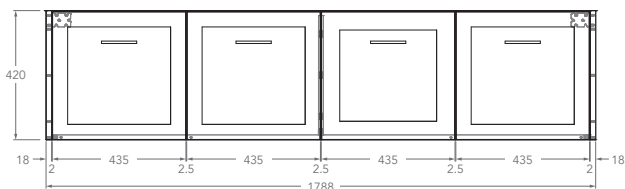

# LUX ENSUITE ALL DOOR, WALL HUNG VANITY

STANDARD SIZES	600mm	750mm	900mm	1200mm Centre	1200mm Double	1500mm Centre	1500mm Double	1800mm Centre	1800mm Double
Width (mm)	600	750	900	1200	1200	1500	1500	1800	1800
Depth (mm)	390	390	390	390	390	390	390	390	390
Height (mm) - <b>12mm Benchtop</b> (Durasein Only)	432	432	432	432	432	432	432	432	432
Height (mm) - <b>20mm Benchtop</b> (Cherry Pie / Caesarstone Mineral)	440	440	440	440	440	440	440	440	440
Height (mm) - <b>50mm Benchtop</b> (All benchtop options)	470	470	470	470	470	470	470	470	470
Height (mm) - <b>90mm Benchtop</b> (All benchtop options)	510	510	510	510	510	510	510	510	510
Number of Doors	2	2	2	3	3	3	3	4	4
Basin Configurations	Centre	Centre	Centre	Centre	Double	Centre	Double	Centre	Double

## LUX ENSUITE ALL DOOR, WALL HUNG VANITY

Below Front View specs are for cabinet details only, refer to page 2 for overall heights and benchtop options.

**1200mm**

Front View

Top View

Centre

Double

**1500mm**

Front View

Top View

Centre

Double

**1800mm Centre**

Front View

Top View

**1800mm Double**

Front View

Top View