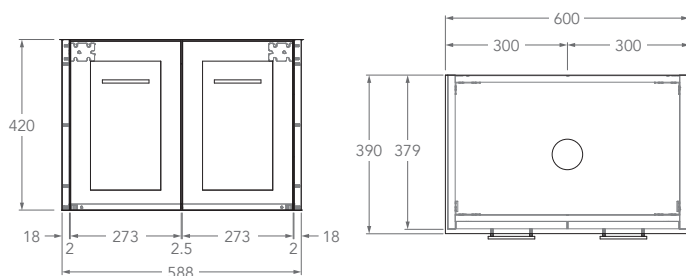

KADO

LUX ENSUITE ALL DOOR, WALL HUNG VANITY

Below Front View specs are for cabinet details only, refer to page 2 for overall heights and benchtop options.

600mm Centre

Front View

Top View