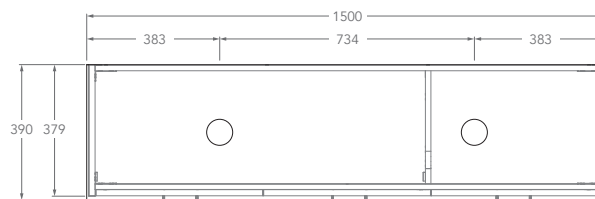

# LUX ENSUITE ALL DOOR, WALL HUNG VANITY

STANDARD SIZES	600mm	750mm	900mm	1200mm Centre	1200mm Double	1500mm Centre	1500mm Double	1800mm Centre	1800mm Double
Width (mm)	600	750	900	1200	1200	1500	1500	1800	1800
Depth (mm)	390	390	390	390	390	390	390	390	390
Height (mm) - <b>12mm Benchtop</b> (Durasein Only)	432	432	432	432	432	432	432	432	432
Height (mm) - <b>20mm Benchtop</b> (Cherry Pie / Caesarstone Mineral)	440	440	440	440	440	440	440	440	440
Height (mm) - <b>50mm Benchtop</b> (All benchtop options)	470	470	470	470	470	470	470	470	470
Height (mm) - <b>90mm Benchtop</b> (All benchtop options)	510	510	510	510	510	510	510	510	510
Number of Doors	2	2	2	3	3	3	3	4	4
Basin Configurations	Centre	Centre	Centre	Centre	Double	Centre	Double	Centre	Double

## LUX ENSUITE ALL DOOR, WALL HUNG VANITY

Below Front View specs are for cabinet details only, refer to page 2 for overall heights and benchtop options.

**1200mm**

Front View

Top View

Centre

Double

**1500mm**

Front View

Top View

Centre

Double

**1800mm Centre**

Front View

Top View

**1800mm Double**

Front View

Top View