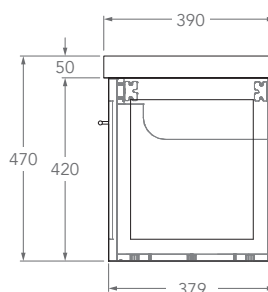

# LUX ENSUITE ALL DOOR, WALL HUNG VANITY

STANDARD SIZES	600mm	750mm	900mm	1200mm Centre	1200mm Double	1500mm Centre	1500mm Double	1800mm Centre	1800mm Double
Width (mm)	600	750	900	1200	1200	1500	1500	1800	1800
Depth (mm)	390	390	390	390	390	390	390	390	390
Height (mm) - <b>12mm Benchtop</b> (Durasein Only)	432	432	432	432	432	432	432	432	432
Height (mm) - <b>20mm Benchtop</b> (Cherry Pie / Caesarstone Mineral)	440	440	440	440	440	440	440	440	440
Height (mm) - <b>50mm Benchtop</b> (All benchtop options)	470	470	470	470	470	470	470	470	470
Height (mm) - <b>90mm Benchtop</b> (All benchtop options)	510	510	510	510	510	510	510	510	510
Number of Doors	2	2	2	3	3	3	3	4	4
Basin Configurations	Centre	Centre	Centre	Centre	Double	Centre	Double	Centre	Double

Side View - With All Benchtop Options

**12mm**  
(Durasein)

**20mm**  
(Cherry Pie & Caesarstone Mineral)

**50mm**  
(All benchtop options)

**90mm**  
(All benchtop options)

### 750mm Centre

Front View

Top View

## LUX ENSUITE ALL DOOR, WALL HUNG VANITY

Below Front View specs are for cabinet details only, refer to page 2 for overall heights and benchtop options.

**1200mm**

Front View

Top View

Centre

Double

**1500mm**