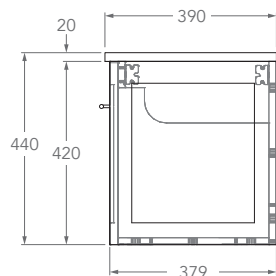

# LUX ENSUITE ALL DOOR, WALL HUNG VANITY

STANDARD SIZES	600mm	750mm	900mm	1200mm Centre	1200mm Double	1500mm Centre	1500mm Double	1800mm Centre	1800mm Double
Width (mm)	600	750	900	1200	1200	1500	1500	1800	1800
Depth (mm)	390	390	390	390	390	390	390	390	390
Height (mm) - <b>12mm Benchtop</b> (Durasein Only)	432	432	432	432	432	432	432	432	432
Height (mm) - <b>20mm Benchtop</b> (Cherry Pie / Caesarstone Mineral)	440	440	440	440	440	440	440	440	440
Height (mm) - <b>50mm Benchtop</b> (All benchtop options)	470	470	470	470	470	470	470	470	470
Height (mm) - <b>90mm Benchtop</b> (All benchtop options)	510	510	510	510	510	510	510	510	510
Number of Doors	2	2	2	3	3	3	3	4	4
Basin Configurations	Centre	Centre	Centre	Centre	Double	Centre	Double	Centre	Double

Side View - With All Benchtop Options

**12mm**  
(Durasein)

**20mm**  
(Cherry Pie & Caesarstone Mineral)

**50mm**  
(All benchtop options)

**90mm**  
(All benchtop options)

### 750mm Centre

Front View

Top View

## LUX ENSUITE ALL DOOR, WALL HUNG VANITY

Below Front View specs are for cabinet details only, refer to page 2 for overall heights and benchtop options.

**1200mm**

Front View

Top View

Centre

Double

**1500mm**