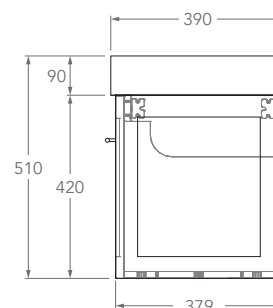

# LUX ENSUITE ALL DOOR, WALL HUNG VANITY

STANDARD SIZES	600mm	750mm	900mm	1200mm Centre	1200mm Double	1500mm Centre	1500mm Double	1800mm Centre	1800mm Double
Width (mm)	600	750	900	1200	1200	1500	1500	1800	1800
Depth (mm)	390	390	390	390	390	390	390	390	390
Height (mm) - <b>12mm Benchtop</b> (Durasein Only)	432	432	432	432	432	432	432	432	432
Height (mm) - <b>20mm Benchtop</b> (Cherry Pie / Caesarstone Mineral)	440	440	440	440	440	440	440	440	440
Height (mm) - <b>50mm Benchtop</b> (All benchtop options)	470	470	470	470	470	470	470	470	470
Height (mm) - <b>90mm Benchtop</b> (All benchtop options)	510	510	510	510	510	510	510	510	510
Number of Doors	2	2	2	3	3	3	3	4	4
Basin Configurations	Centre	Centre	Centre	Centre	Double	Centre	Double	Centre	Double

Side View - With All Benchtop Options

**12mm**  
(Durasein)

**20mm**  
(Cherry Pie & Caesarstone Mineral)

**50mm**  
(All benchtop options)

**90mm**  
(All benchtop options)

### 750mm Centre

Front View

Top View

## LUX ENSUITE ALL DOOR, WALL HUNG VANITY

Below Front View specs are for cabinet details only, refer to page 2 for overall heights and benchtop options.

**1200mm**

Front View

Top View

Centre

Double

**1500mm**