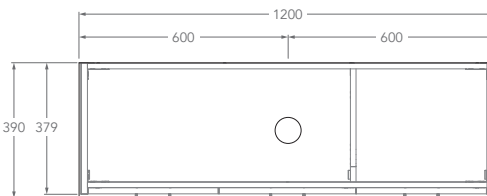

# LUX ENSUITE ALL DOOR, WALL HUNG VANITY

STANDARD SIZES	600mm	750mm	900mm	1200mm Centre	1200mm Double	1500mm Centre	1500mm Double	1800mm Centre	1800mm Double
Width (mm)	600	750	900	1200	1200	1500	1500	1800	1800
Depth (mm)	390	390	390	390	390	390	390	390	390
Height (mm) - <b>12mm Benchtop</b> (Durasein Only)	432	432	432	432	432	432	432	432	432
Height (mm) - <b>20mm Benchtop</b> (Cherry Pie / Caesarstone Mineral)	440	440	440	440	440	440	440	440	440
Height (mm) - <b>50mm Benchtop</b> (All benchtop options)	470	470	470	470	470	470	470	470	470
Height (mm) - <b>90mm Benchtop</b> (All benchtop options)	510	510	510	510	510	510	510	510	510
Number of Doors	2	2	2	3	3	3	3	4	4
Basin Configurations	Centre	Centre	Centre	Centre	Double	Centre	Double	Centre	Double

## LUX ENSUITE ALL DOOR, WALL HUNG VANITY

Below Front View specs are for cabinet details only, refer to page 2 for overall heights and benchtop options.

**1200mm**

Front View

Top View

Centre

Double

**1500mm**

Front View

Top View

Centre

Double

**1800mm Centre**

Front View

Top View

**1800mm Double**