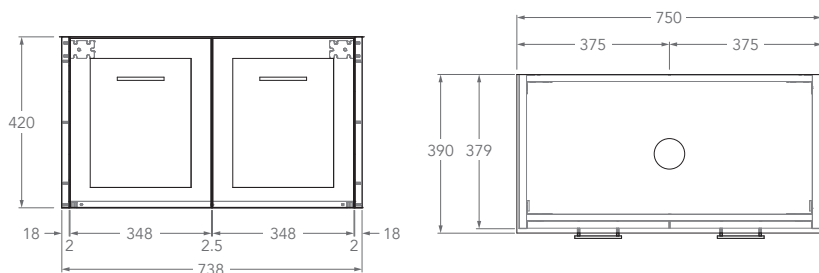

# LUX ENSUITE ALL DOOR, WALL HUNG VANITY

STANDARD SIZES	600mm	750mm	900mm	1200mm Centre	1200mm Double	1500mm Centre	1500mm Double	1800mm Centre	1800mm Double
Width (mm)	600	750	900	1200	1200	1500	1500	1800	1800
Depth (mm)	390	390	390	390	390	390	390	390	390
Height (mm) - <b>12mm Benchtop</b> (Durasein Only)	432	432	432	432	432	432	432	432	432
Height (mm) - <b>20mm Benchtop</b> (Cherry Pie / Caesarstone Mineral)	440	440	440	440	440	440	440	440	440
Height (mm) - <b>50mm Benchtop</b> (All benchtop options)	470	470	470	470	470	470	470	470	470
Height (mm) - <b>90mm Benchtop</b> (All benchtop options)	510	510	510	510	510	510	510	510	510
Number of Doors	2	2	2	3	3	3	3	4	4
Basin Configurations	Centre	Centre	Centre	Centre	Double	Centre	Double	Centre	Double

### 600mm Centre

Front View

Top View

### 750mm Centre

Front View

Top View

## LUX ENSUITE ALL DOOR, WALL HUNG VANITY

Below Front View specs are for cabinet details only, refer to page 2 for overall heights and benchtop options.

**1200mm**

Front View

Top View

Centre

Double

**1500mm**