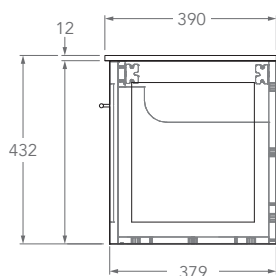

KADO

LUX ENSUITE ALL DOOR, WALL HUNG VANITY

STANDARD SIZES	600mm	750mm	900mm	1200mm Centre	1200mm Double	1500mm Centre	1500mm Double	1800mm Centre	1800mm Double
Width (mm)	600	750	900	1200	1200	1500	1500	1800	1800
Depth (mm)	390	390	390	390	390	390	390	390	390
Height (mm) - 12mm Benchtop (Durasein Only)	432	432	432	432	432	432	432	432	432
Height (mm) - 20mm Benchtop (Cherry Pie / Caesarstone Mineral)	440	440	440	440	440	440	440	440	440
Height (mm) - 50mm Benchtop (All benchtop options)	470	470	470	470	470	470	470	470	470
Height (mm) - 90mm Benchtop (All benchtop options)	510	510	510	510	510	510	510	510	510
Number of Doors	2	2	2	3	3	3	3	4	4
Basin Configurations	Centre	Centre	Centre	Centre	Double	Centre	Double	Centre	Double

Side View - With All Benchtop Options

12mm
(Durasein)