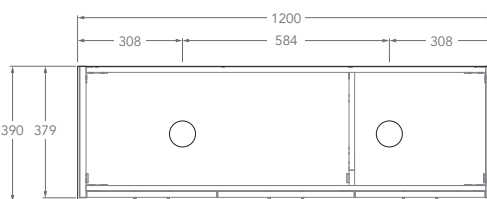

# LUX ENSUITE ALL DOOR, WALL HUNG VANITY

STANDARD SIZES	600mm	750mm	900mm	1200mm Centre	1200mm Double	1500mm Centre	1500mm Double	1800mm Centre	1800mm Double
Width (mm)	600	750	900	1200	1200	1500	1500	1800	1800
Depth (mm)	390	390	390	390	390	390	390	390	390
Height (mm) - <b>12mm Benchtop</b> (Durasein Only)	432	432	432	432	432	432	432	432	432
Height (mm) - <b>20mm Benchtop</b> (Cherry Pie / Caesarstone Mineral)	440	440	440	440	440	440	440	440	440
Height (mm) - <b>50mm Benchtop</b> (All benchtop options)	470	470	470	470	470	470	470	470	470
Height (mm) - <b>90mm Benchtop</b> (All benchtop options)	510	510	510	510	510	510	510	510	510
Number of Doors	2	2	2	3	3	3	3	4	4
Basin Configurations	Centre	Centre	Centre	Centre	Double	Centre	Double	Centre	Double

## LUX ENSUITE ALL DOOR, WALL HUNG VANITY

Below Front View specs are for cabinet details only, refer to page 2 for overall heights and benchtop options.

**1200mm**

Front View

Top View

Centre

Double

**1500mm**

Front View

Top View

Centre

Double

**1800mm Centre**

Front View

Top View

**1800mm Double**