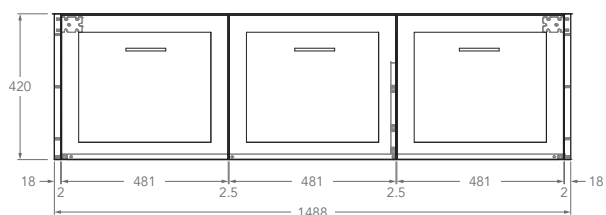

# LUX ENSUITE ALL DOOR, WALL HUNG VANITY

STANDARD SIZES	600mm	750mm	900mm	1200mm Centre	1200mm Double	1500mm Centre	1500mm Double	1800mm Centre	1800mm Double
Width (mm)	600	750	900	1200	1200	1500	1500	1800	1800
Depth (mm)	390	390	390	390	390	390	390	390	390
Height (mm) - <b>12mm Benchtop</b> (Durasein Only)	432	432	432	432	432	432	432	432	432
Height (mm) - <b>20mm Benchtop</b> (Cherry Pie / Caesarstone Mineral)	440	440	440	440	440	440	440	440	440
Height (mm) - <b>50mm Benchtop</b> (All benchtop options)	470	470	470	470	470	470	470	470	470
Height (mm) - <b>90mm Benchtop</b> (All benchtop options)	510	510	510	510	510	510	510	510	510
Number of Doors	2	2	2	3	3	3	3	4	4
Basin Configurations	Centre	Centre	Centre	Centre	Double	Centre	Double	Centre	Double

## LUX ENSUITE ALL DOOR, WALL HUNG VANITY

Below Front View specs are for cabinet details only, refer to page 2 for overall heights and benchtop options.

**1200mm**

Front View

Top View

Centre

Double

**1500mm**

Front View

Top View

Centre

Double

**1800mm Centre**

Front View

Top View

**1800mm Double**