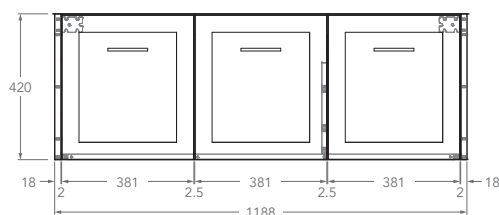

# LUX ENSUITE ALL DOOR, WALL HUNG VANITY

STANDARD SIZES	600mm	750mm	900mm	1200mm Centre	1200mm Double	1500mm Centre	1500mm Double	1800mm Centre	1800mm Double
Width (mm)	600	750	900	1200	1200	1500	1500	1800	1800
Depth (mm)	390	390	390	390	390	390	390	390	390
Height (mm) - <b>12mm Benchtop</b> (Durasein Only)	432	432	432	432	432	432	432	432	432
Height (mm) - <b>20mm Benchtop</b> (Cherry Pie / Caesarstone Mineral)	440	440	440	440	440	440	440	440	440
Height (mm) - <b>50mm Benchtop</b> (All benchtop options)	470	470	470	470	470	470	470	470	470
Height (mm) - <b>90mm Benchtop</b> (All benchtop options)	510	510	510	510	510	510	510	510	510
Number of Doors	2	2	2	3	3	3	3	4	4
Basin Configurations	Centre	Centre	Centre	Centre	Double	Centre	Double	Centre	Double

### 750mm Centre

Front View

Top View

### 900mm Centre

Front View

Top View

## LUX ENSUITE ALL DOOR, WALL HUNG VANITY

Below Front View specs are for cabinet details only, refer to page 2 for overall heights and benchtop options.

**1200mm**

Front View

Top View

Centre

Double

**1500mm**