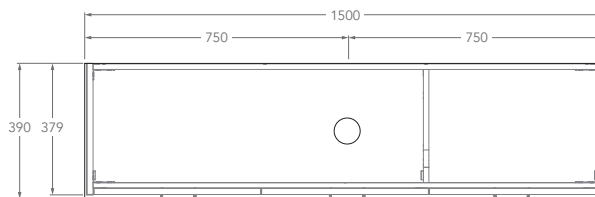

# LUX ENSUITE ALL DOOR, WALL HUNG VANITY

STANDARD SIZES	600mm	750mm	900mm	1200mm Centre	1200mm Double	1500mm Centre	1500mm Double	1800mm Centre	1800mm Double
Width (mm)	600	750	900	1200	1200	1500	1500	1800	1800
Depth (mm)	390	390	390	390	390	390	390	390	390
Height (mm) - <b>12mm Benchtop</b> (Durasein Only)	432	432	432	432	432	432	432	432	432
Height (mm) - <b>20mm Benchtop</b> (Cherry Pie / Caesarstone Mineral)	440	440	440	440	440	440	440	440	440
Height (mm) - <b>50mm Benchtop</b> (All benchtop options)	470	470	470	470	470	470	470	470	470
Height (mm) - <b>90mm Benchtop</b> (All benchtop options)	510	510	510	510	510	510	510	510	510
Number of Doors	2	2	2	3	3	3	3	4	4
Basin Configurations	Centre	Centre	Centre	Centre	Double	Centre	Double	Centre	Double

## LUX ENSUITE ALL DOOR, WALL HUNG VANITY

Below Front View specs are for cabinet details only, refer to page 2 for overall heights and benchtop options.

**1200mm**

Front View

Top View

Centre

Double

**1500mm**

Front View

Top View

Centre

Double

**1800mm Centre**

Front View

Top View

**1800mm Double**