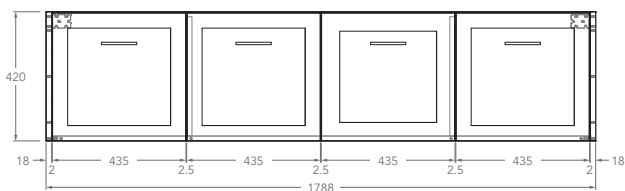

# LUX ENSUITE ALL DOOR, WALL HUNG VANITY

STANDARD SIZES	600mm	750mm	900mm	1200mm Centre	1200mm Double	1500mm Centre	1500mm Double	1800mm Centre	1800mm Double
Width (mm)	600	750	900	1200	1200	1500	1500	1800	1800
Depth (mm)	390	390	390	390	390	390	390	390	390
Height (mm) - <b>12mm Benchtop</b> (Durasein Only)	432	432	432	432	432	432	432	432	432
Height (mm) - <b>20mm Benchtop</b> (Cherry Pie / Caesarstone Mineral)	440	440	440	440	440	440	440	440	440
Height (mm) - <b>50mm Benchtop</b> (All benchtop options)	470	470	470	470	470	470	470	470	470
Height (mm) - <b>90mm Benchtop</b> (All benchtop options)	510	510	510	510	510	510	510	510	510
Number of Doors	2	2	2	3	3	3	3	4	4
Basin Configurations	Centre	Centre	Centre	Centre	Double	Centre	Double	Centre	Double

## LUX ENSUITE ALL DOOR, WALL HUNG VANITY

Below Front View specs are for cabinet details only, refer to page 2 for overall heights and benchtop options.

**1200mm**

Front View

Top View

Centre

Double

**1500mm**

Front View

Top View

Centre

Double

**1800mm Centre**

Front View

Top View

**1800mm Double**

Front View

Top View