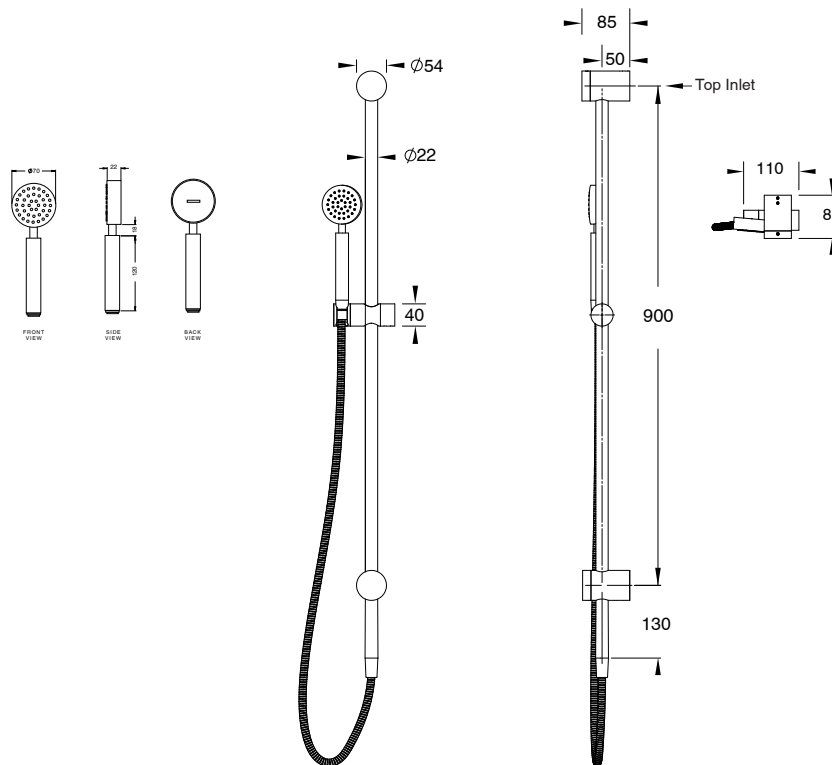

SUSSEX

Sussex Pure Single Rail Shower PVD Brushed Gunmetal (3 Star)

9511835

SPECIFICATIONS	
Recommended Use	Residential;Commercial
Colour Finish	Brushed Smoke Gunmetal
Primary Material	DR Brass
Recommended Pressure Range	150 - 500 kPa as per AS3500
Max Continuous Working Temperature (deg C)	65
Min Continuous Working Temperature (deg C)	1
WARRANTY	
Residential Use (Years)	40
Commercial Use (Years)	10
<i>Please refer to Sussex Warranty page for full Terms and Conditions</i>	

Disclaimer: Products in this specification manual must by regulation be installed by licensed and registered trade people. The manufacturer/distributor reserves the right to vary specifications or delete models from their range without prior notification. Dimensions are nominal measurements only. Dimensions and set-outs listed are correct at time of publication however the manufacturer/distributor takes no responsibility for printing errors.