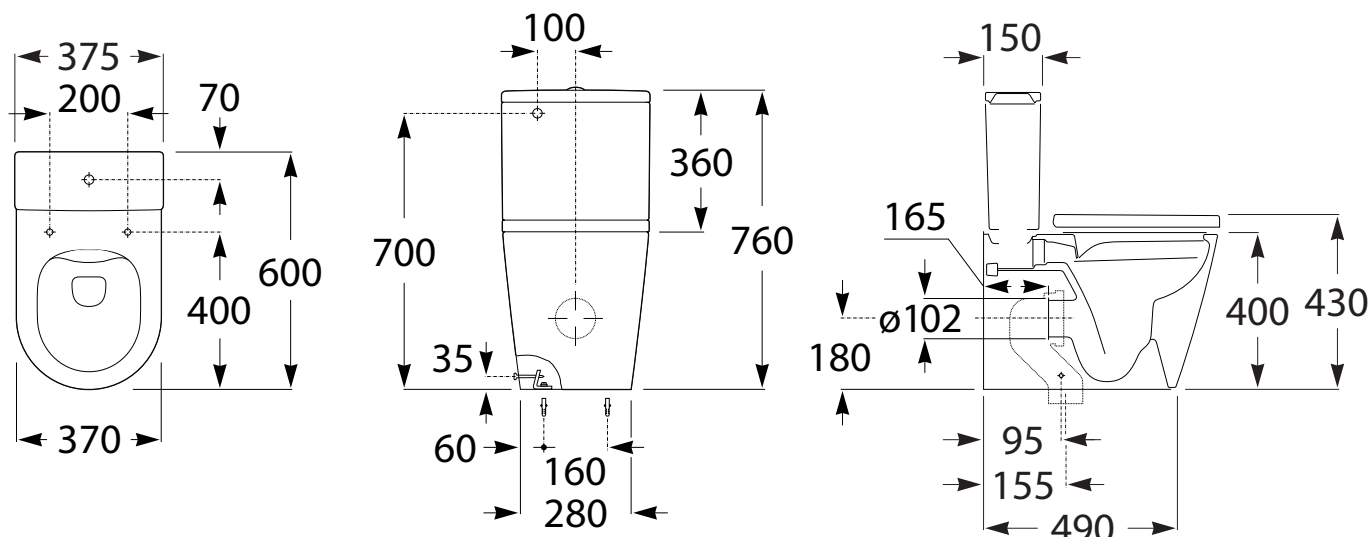

Roca Inspira Rimless Close Coupled Back to Wall Toilet Suite Back Inlet with Soft Close Quick Release Seat (4 Star)

SPECIFICATIONS	
Recommended Use	Domestic, Hotel & Commercial
Material	Vitreous China
Colour	White
Weight of Pan	32kg
Weight of Cistern	13.9kg
Toilet Seat	Soft Close Quick Release Supralit
Rim Configuration	Rimless
Set Out	P Trap: 180mm S Trap: 95mm - 155mm
Outlet Type	Universal S & P Using conversion Bend (supplied)
WARRANTY	
Warranty - Domestic Use	15 Years
Spare Parts & Labour	12 Months
<i>Please refer to Warranty Page for full Terms and Conditions</i>	

Reece Code: 9509771

CLEANING RECOMMENDATIONS:

We recommend the use of soapy water or approved cleaners. This product should not be cleaned with abrasive materials. Damage caused by any improper treatment is not covered by the product warranty. Refer to Warranty Conditions

Dimensions are nominal measurements only.
 Disclaimer: Products in this specification manual must by regulation be installed by licensed and registered trade people. The manufacturer/distributor reserves the right to vary specifications or delete models from their range without prior notification. Dimensions are nominal measurements only. Dimensions and set-outs listed are correct at time of publication however the manufacturer/distributor takes no responsibility for printing errors.