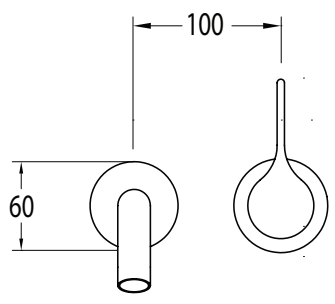

Milli Oria Wall Basin Mixer Outlet System 215mm Chrome (5 Star)

2265636

SPECIFICATIONS

Recommended Use	Domestic, Hotel & Commercial
Colour	Chrome
Finish	Polished
Material	Brass
Recommended Pressure Range	250-500kPa
Maximum Continuous Working Temperature	65 deg C
Suitable for Storage Tank Hot Water	Yes
Suitable for Continuous Flow Hot Water	Yes
Suitable for Gravity Feed Hot Water	No

WARRANTY

Warranty - Domestic Use	15 Years
Spare Parts & Labour	12 Months

Please refer to Warranty Page for full Terms and Conditions

Dimensions are nominal measurements only.

CLEANING RECOMMENDATIONS:

We recommend the use of soapy water or approved cleaners. This product should not be cleaned with abrasive materials. Damage caused by any improper treatment is not covered by the product warranty. Refer to Warranty Conditions

Disclaimer: Products in this specification manual must by regulation be installed by licensed and registered trade people. The manufacturer/distributor reserves the right to vary specifications or delete models from their range without prior notification. Dimensions are nominal measurements only. Dimensions and set-outs listed are correct at time of publication however the manufacturer/distributor takes no responsibility for printing errors.

Published 02/07/2021

To see the complete Milli range go to www.reece.com.au