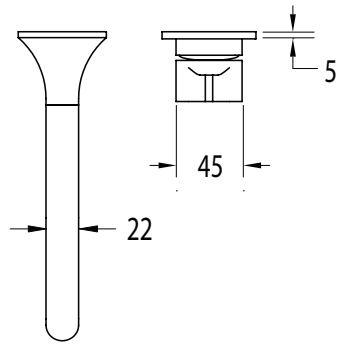

Milli Oria Wall Basin Mixer Outlet System 215mm Chrome (5 Star)

2265636

SPECIFICATIONS

Recommended Use	Domestic, Hotel & Commercial
Colour	Chrome
Finish	Polished
Material	Brass
Recommended Pressure Range	250-500kPa
Maximum Continuous Working Temperature	65 deg C
Suitable for Storage Tank Hot Water	Yes
Suitable for Continuous Flow Hot Water	Yes
Suitable for Gravity Feed Hot Water	No

WARRANTY

Warranty - Domestic Use	15 Years
Spare Parts & Labour	12 Months

Please refer to Warranty Page for full Terms and Conditions

Dimensions are nominal measurements only.

CLEANING RECOMMENDATIONS:

We recommend the use of soapy water or approved cleaners. This product should not be cleaned with abrasive materials. Damage caused by any improper treatment is not covered by the product warranty. Refer to Warranty Conditions

Disclaimer: Products in this specification manual must by regulation be installed by licensed and registered trade people. The manufacturer/distributor reserves the right to vary specifications or delete models from their range without prior notification. Dimensions are nominal measurements only. Dimensions and set-outs listed are correct at time of publication however the manufacturer/distributor takes no responsibility for printing errors.

Published 02/07/2021

To see the complete Milli range go to www.reece.com.au