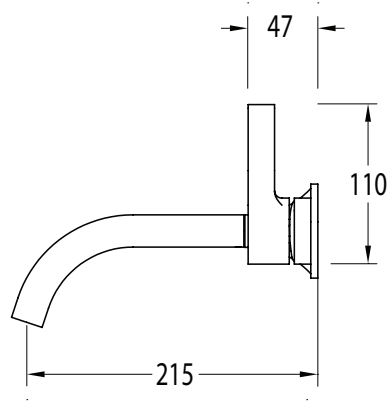

Milli Oria Wall Basin Mixer Outlet System 215mm Chrome (5 Star)

2265636

SPECIFICATIONS

Recommended Use	Domestic, Hotel & Commercial
Colour	Chrome
Finish	Polished
Material	Brass
Recommended Pressure Range	250-500kPa
Maximum Continuous Working Temperature	65 deg C
Suitable for Storage Tank Hot Water	Yes
Suitable for Continuous Flow Hot Water	Yes
Suitable for Gravity Feed Hot Water	No

WARRANTY

Warranty - Domestic Use	15 Years
Spare Parts & Labour	12 Months

Please refer to Warranty Page for full Terms and Conditions