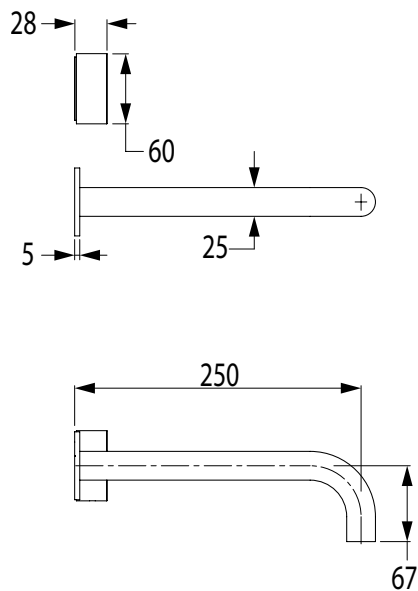

Milli Pure Progressive Bath Mixer System 250mm with Cirque Textured Handle

SPECIFICATIONS

Recommended Use	Domestic, Commercial, Hotel
Colour Variation	Chrome, Matte Black, Brushed Nickel, Brushed Gunmetal
Recommended Pressure Range	300 - 500Kpa
Max Continuous Working Pressure	500Kpa
Max Continuous Working Temperature	65 deg. C
Suitable for Storage Tank Hot Water	Yes
Suitable for Continuous Flow Hot Water	Yes
Suitable for Gravity Feed Hot Water	No

WARRANTY

Warranty - Domestic Use	15 Years
Spare Parts	1 Year
Labour	1 Year

Please refer to Warranty Page for full Terms and Conditions

Dimensions are nominal measurements only.

Disclaimer: Products in this specification manual must by regulation be installed by licensed and registered trade people. The manufacturer/distributor reserves the right to vary specifications or delete models from their range without prior notification. Dimensions are nominal measurements only. Dimensions and set-outs listed are correct at time of publication however the manufacturer/distributor takes no responsibility for printing errors.

Published 22/08/2019

To see the complete Milli range go to www.reece.com.au/bathrooms