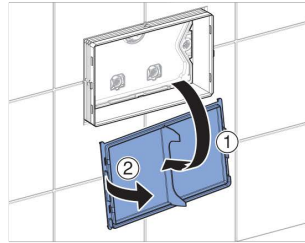

Geberit Sigma70 Mechanical Dual Flush Button

Plumbers, please ensure a copy of the installation instructions is left with the end user for future reference.

Published 01/11/2023

971.452.00.0(00)

■ GEBERIT

Geberit Sigma70 Mechanical Dual Flush Button

Sigma 8 cm

1

2

3

■ GEBERIT

Geberit Sigma70 Mechanical Dual Flush Button

4