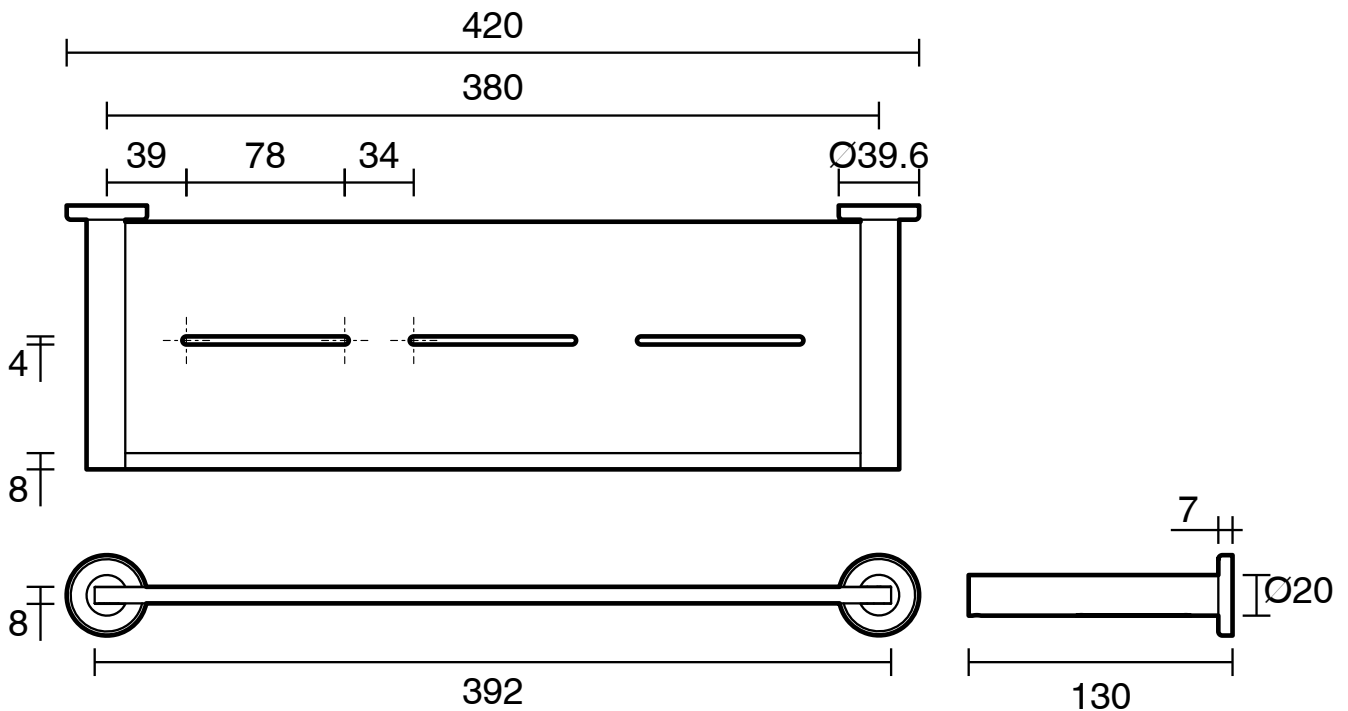

mizu

Mizu Drift Metal Shelf Brushed Brass

2269170

SPECIFICATIONS

Recommended Use	Domestic, Hotel & Commercial
Colour	Brushed Brass
Material	Brass

WARRANTY

Replacement Only - Domestic Use	10 Years
Parts Replacement Only	12 Months

Please refer to Warranty Page for full Terms and Conditions

Dimensions are nominal measurements only.

CLEANING RECOMMENDATIONS:

We recommend the use of soapy water or approved cleaners. This product should not be cleaned with abrasive materials. Damage caused by any improper treatment is not covered by the product warranty. Refer to Warranty Conditions

Disclaimer: Products in this specification manual must by regulation be installed by licensed and registered trade people. The manufacturer/distributor reserves the right to vary specifications or delete models from their range without prior notification. Dimensions are nominal measurements only. Dimensions and set-outs listed are correct at time of publication however the manufacturer/distributor takes no responsibility for printing errors.

Published 21/03/2024

To see the complete Mizu range go to www.reece.com.au