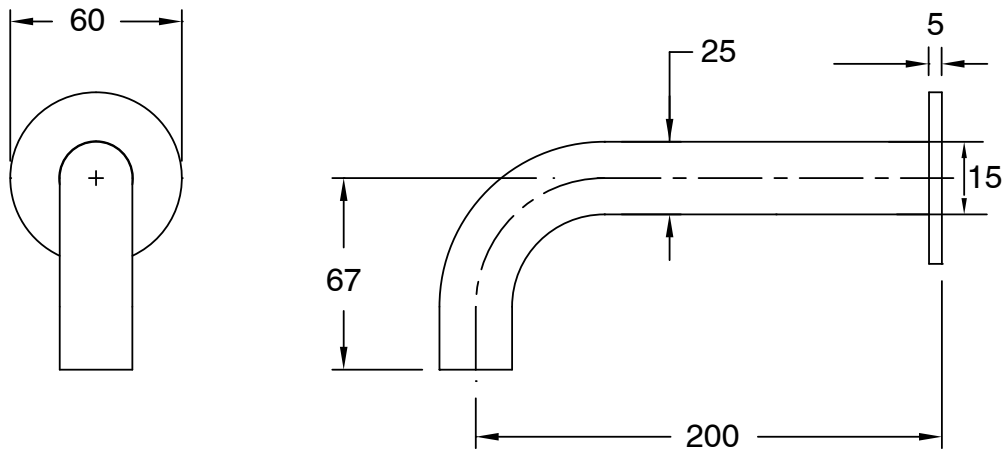

Milli Pure Wall Basin Outlet 200mm PVD Brushed Gunmetal (3 Star)

9511765

SPECIFICATIONS	
Recommended Use	Domestic;Hotel;Commercial
Colour Finish	Brushed Gunmetal
Primary Material	DR Brass
Recommended Pressure Range	150 - 500 kPa as per AS3500
Max Continuous Working Temperature (deg C)	65
Min Continuous Working Temperature (deg C)	5
Hot Water Unit Suitability	Storage Tank;Continuous Flow
WARRANTY	
Warranty - Domestic Use (Years)	15
Spare Parts & Labour (Years)	1

Please refer to Warranty Page for full Terms and Conditions