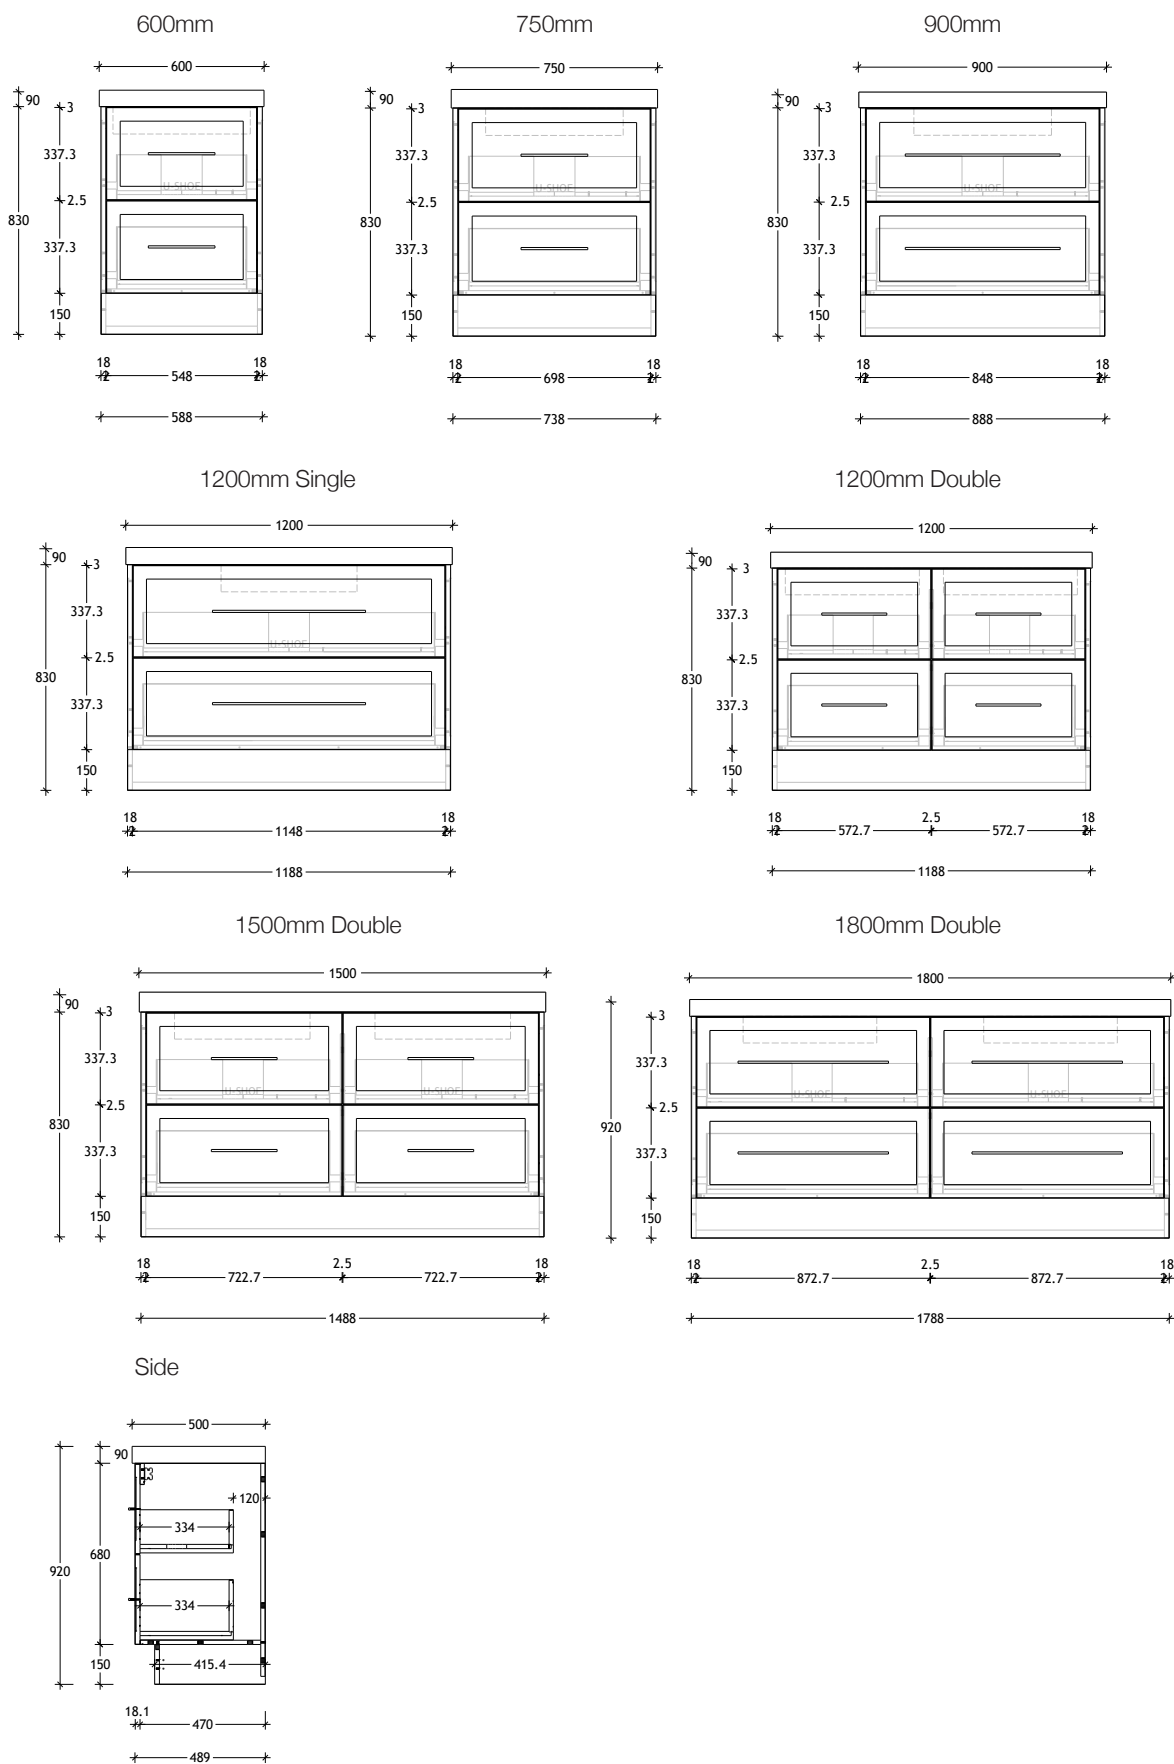

## LUX ALL DRAWER - 90mm STATEMENT BENCHTOP FLOOR MOUNT VANITY

To see the complete KADO range go to [www.reece.com.au/bathrooms](http://www.reece.com.au/bathrooms)

STANDARD SIZES	600mm	750mm	900mm	1200mm Single	1200mm Double	1500mm Double	1800mm Double
Width (mm)	600	750	900	1200	1200	1500	1800
Depth (mm)	500	500	500	500	500	500	500
Height (mm)	920	920	920	920	920	920	920
Number of Drawers	2	2	2	2	4	4	4
Basin Configurations	Centre	Centre	Centre	Centre	Double	Double	Double

## LUX ALL DRAWER - 90mm STATEMENT BENCHTOP FLOOR MOUNT VANITY

Dimensions are nominal measurements only.