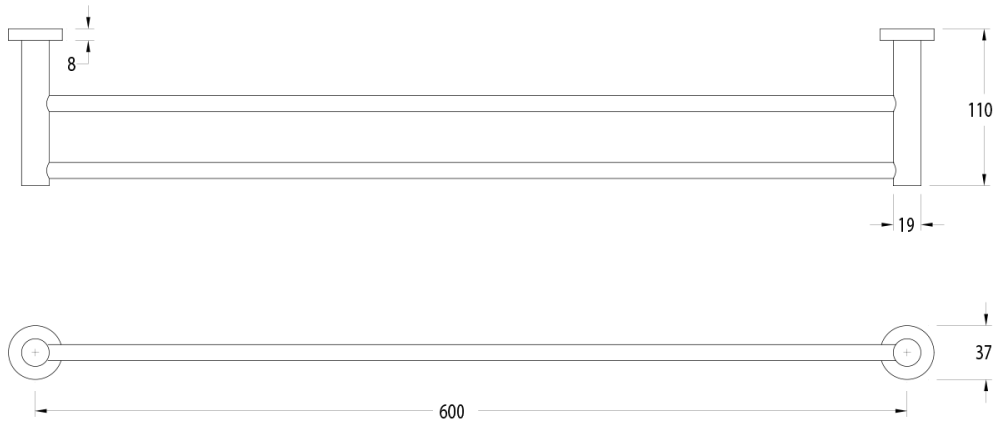

Milli Mood Edit Double Towel Rail 600mm PVD Brushed Bronze

9511106

SPECIFICATIONS

Recommended Use	Domestic, Hotel & Commercial
Colour	Brushed Bronze
Material	DR Brass

WARRANTY

Replacement Only - Domestic Use 15 Years

Please refer to Warranty Page for full Terms and Conditions

Dimensions are nominal measurements only.

CLEANING RECOMMENDATIONS:

We recommend the use of soapy water or approved cleaners. This product should not be cleaned with abrasive materials. Damage caused by any improper treatment is not covered by the product warranty. Refer to Warranty Conditions

Disclaimer: Products in this specification manual must by regulation be installed by licensed and registered trade people. The manufacturer/distributor reserves the right to vary specifications or delete models from their range without prior notification. Dimensions are nominal measurements only. Dimensions and set-outs listed are correct at time of publication however the manufacturer/distributor takes no responsibility for printing errors.

Published 28/03/2022

To see the complete Milli range go to
www.reece.com.au