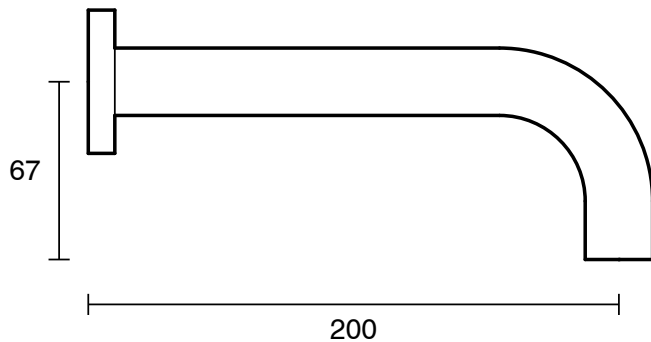

S U S S E X

Sussex Scala 25mm Wall Outlet Curved 200mm LUX PVD Brushed Oyster Nickel (6 Star)

2267046

SPECIFICATIONS

Recommended Use	Domestic;Hotel;Commercial
Colour Finish	Brushed Oyster Nickel
Primary Material	DR Brass
Recommended Pressure Range	150 - 500 kPa as per AS3500
Max Continuous Working Temperature (deg C)	65
Min Continuous Working Temperature (deg C)	5
Hot Water Unit Suitability	Gravity Feed;Storage Tank;Continuous Flow

WARRANTY

Warranty - Domestic Use (Years)	15
Spare Parts & Labour (Years)	15

Please refer to Warranty Page for full Terms and Conditions

Dimensions are nominal measurements only.

CLEANING RECOMMENDATIONS:

We recommend the use of soapy water or approved cleaners. This product should not be cleaned with abrasive materials. Damage caused by any improper treatment is not covered by the product warranty. Refer to Warranty Conditions

Disclaimer: Products in this specification manual must by regulation be installed by licensed and registered trade people. The manufacturer/distributor reserves the right to vary specifications or delete models from their range without prior notification. Dimensions are nominal measurements only. Dimensions and set-outs listed are correct at time of publication however the manufacturer/distributor takes no responsibility for printing errors.

Published 17/03/2025

To see the complete Sussex range go to www.reece.com.au