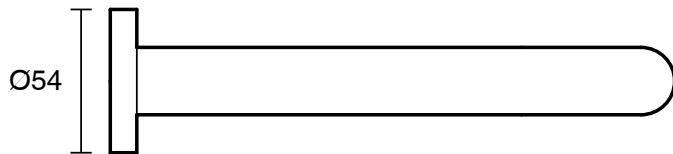

S U S S E X

Sussex Scala 25mm Wall Outlet Curved 200mm LUX PVD Brushed Oyster Nickel (6 Star)

2267046

SPECIFICATIONS

Recommended Use	Domestic;Hotel;Commercial
Colour Finish	Brushed Oyster Nickel
Primary Material	DR Brass
Recommended Pressure Range	150 - 500 kPa as per AS3500
Max Continuous Working Temperature (deg C)	65
Min Continuous Working Temperature (deg C)	5
Hot Water Unit Suitability	Gravity Feed;Storage Tank;Continuous Flow

WARRANTY

Warranty - Domestic Use (Years)	15
Spare Parts & Labour (Years)	15

Please refer to Warranty Page for full Terms and Conditions

Dimensions are nominal measurements only.

CLEANING RECOMMENDATIONS:

We recommend the use of soapy water or approved cleaners. This product should not be cleaned with abrasive materials. Damage caused by any improper treatment is not covered by the product warranty. Refer to Warranty Conditions

Disclaimer: Products in this specification manual must by regulation be installed by licensed and registered trade people. The manufacturer/distributor reserves the right to vary specifications or delete models from their range without prior notification. Dimensions are nominal measurements only. Dimensions and set-outs listed are correct at time of publication however the manufacturer/distributor takes no responsibility for printing errors.

Published 17/03/2025

To see the complete Sussex range go to www.reece.com.au