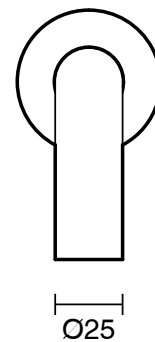

S U S S E X

Sussex Scala 25mm Wall Outlet Curved 200mm LUX PVD Brushed Oyster Nickel (6 Star)

2267046

SPECIFICATIONS

Recommended Use	Domestic;Hotel;Commercial
Colour Finish	Brushed Oyster Nickel
Primary Material	DR Brass
Recommended Pressure Range	150 - 500 kPa as per AS3500
Max Continuous Working Temperature (deg C)	65
Min Continuous Working Temperature (deg C)	5
Hot Water Unit Suitability	Gravity Feed;Storage Tank;Continuous Flow

WARRANTY

Warranty - Domestic Use (Years)	15
Spare Parts & Labour (Years)	15

Please refer to Warranty Page for full Terms and Conditions