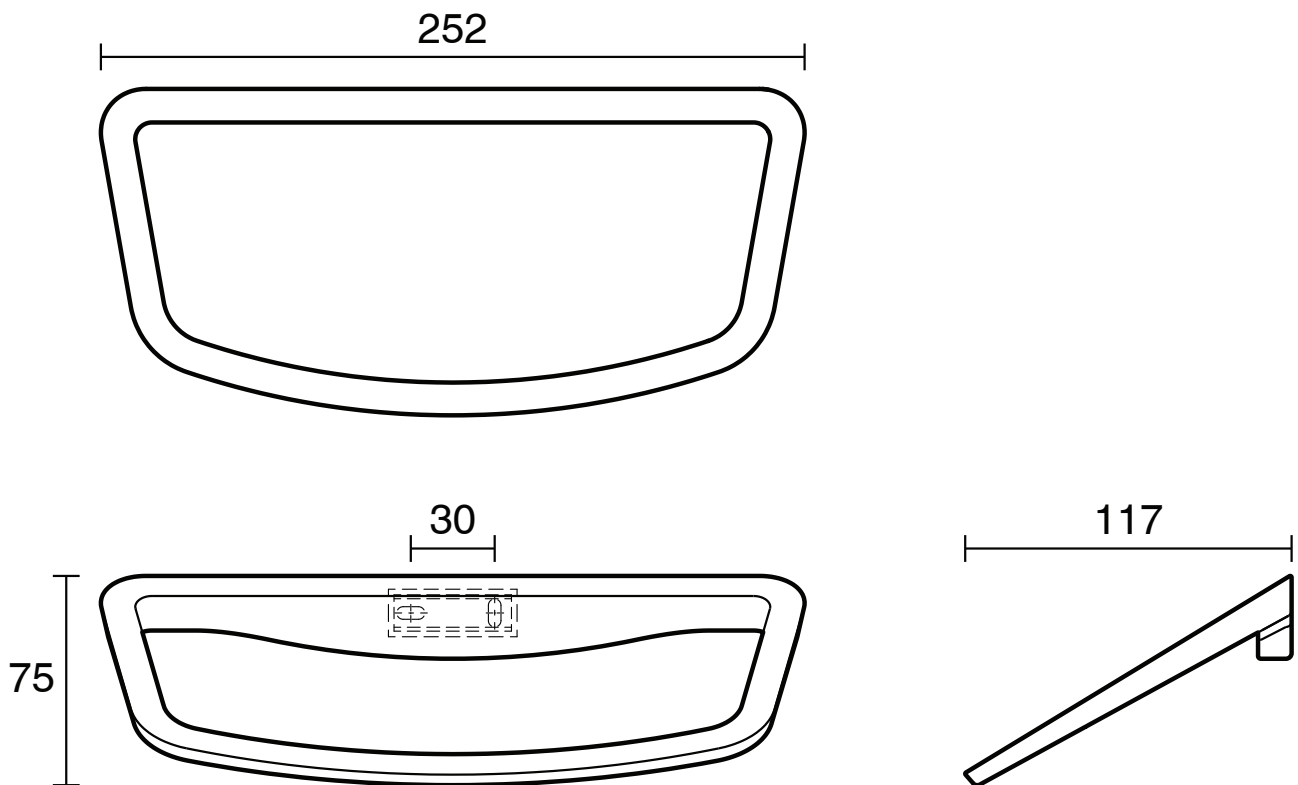

mizu

Mizu Silk Guest Towel Ring Chrome

9506615

SPECIFICATIONS

Recommended Use	Domestic, Hotel & Commercial
Colour	Chrome
Material	Zinc

WARRANTY

Replacement Only - Domestic Use 10 Years

Please refer to Warranty Page for full Terms and Conditions