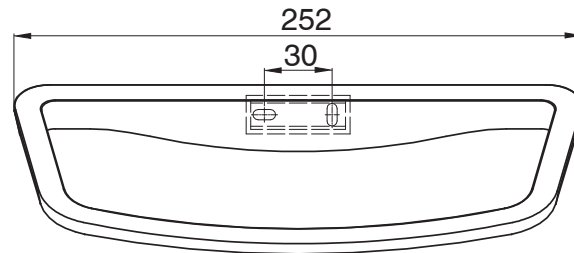

mizu

Mizu Silk Guest Towel Ring Chrome

9506615

SPECIFICATIONS

Recommended Use	Domestic, Hotel & Commercial
Colour	Chrome
Material	Zinc

WARRANTY

Replacement Only - Domestic Use 10 Years

Please refer to Warranty Page for full Terms and Conditions