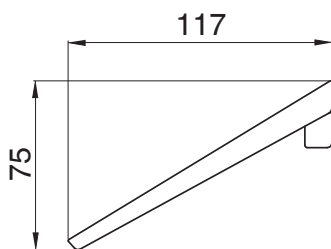

mizu

Mizu Silk Guest Towel Ring Chrome

9506615

SPECIFICATIONS

Recommended Use	Domestic, Hotel & Commercial
Colour	Chrome
Material	Zinc

WARRANTY

Replacement Only - Domestic Use 10 Years

Please refer to Warranty Page for full Terms and Conditions