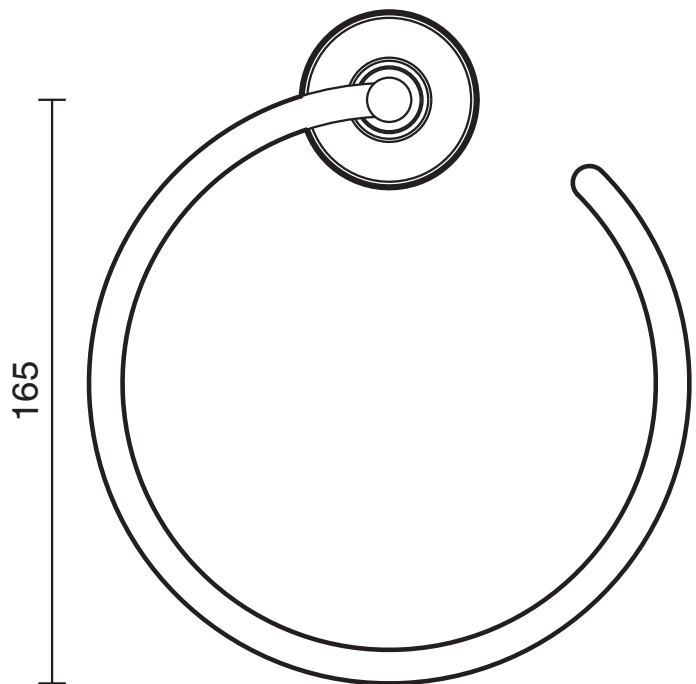

WARRANTY

Replacement Only - Domestic Use	10 Years
Parts Replacement Only	12 Months

Please refer to Warranty Page for full Terms and Conditions