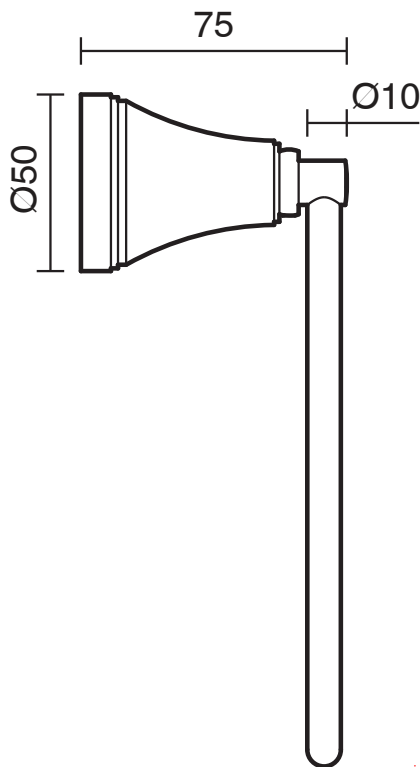

WARRANTY

Replacement Only - Domestic Use	10 Years
Parts Replacement Only	12 Months

Please refer to Warranty Page for full Terms and Conditions