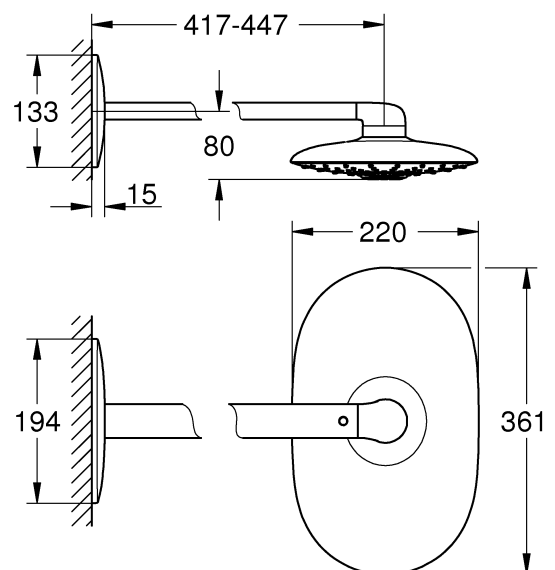

RAINSHOWER 360 DUO
HEAD SHOWER
MODEL #26254000

Pure Freude
an Wasser

Product Specifications

Product description

Rainshower 360 Duo

Head shower set 360 mm x 220 mm
consisting of:
head shower Rainshower 360 DUO, spray
plate chrome

GROHE PureRain/GROHE Rain O² spray*
and TrioMassage horizontal 450 mm
shower arm

GROHE DreamSpray perfect spray pattern

GROHE StarLight chrome finish

SpeedClean anti-lime system

GROHE Zero Inner WaterGuide for a
longer life

requires rough-in set 26 264 001 – to be
ordered separately

* to be decided at first installation; factory
default setting: GROHE PureRain or
GROHE Rain02 spray