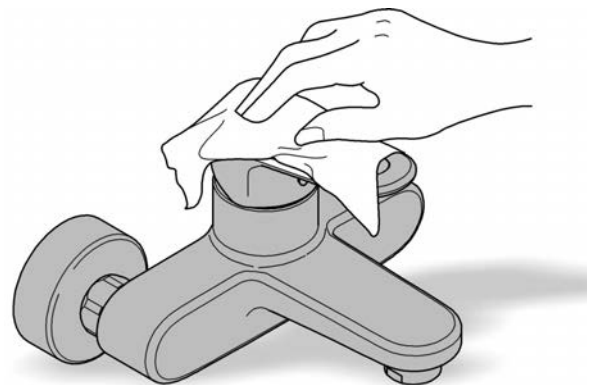

RAINSHOWER 360 DUO
HEAD SHOWER
MODEL #26254000

Spare Parts

*Pure Freude
an Wasser*

Pos No	Product Description	Order No	Units per package
1	Spray face	48348000	1

48166000

SpeedClean

Pure Freude
an Wasser

GROHE