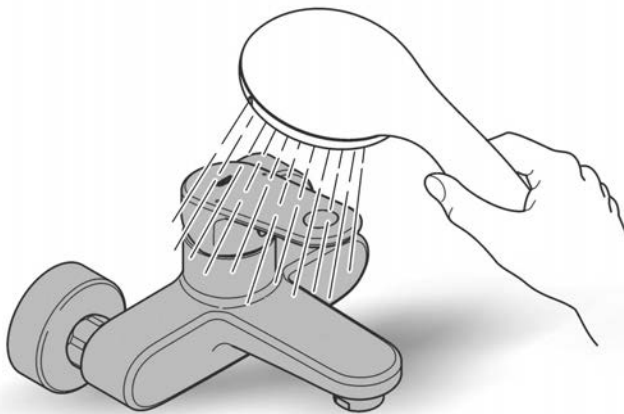

RAINSHOWER 360 DUO
HEAD SHOWER
MODEL #26254000

Spare Parts

*Pure Freude
an Wasser*

Pos No	Product Description	Order No	Units per package
1	Spray face	48348000	1

48166000

SpeedClean

Pure Freude
an Wasser

GROHE