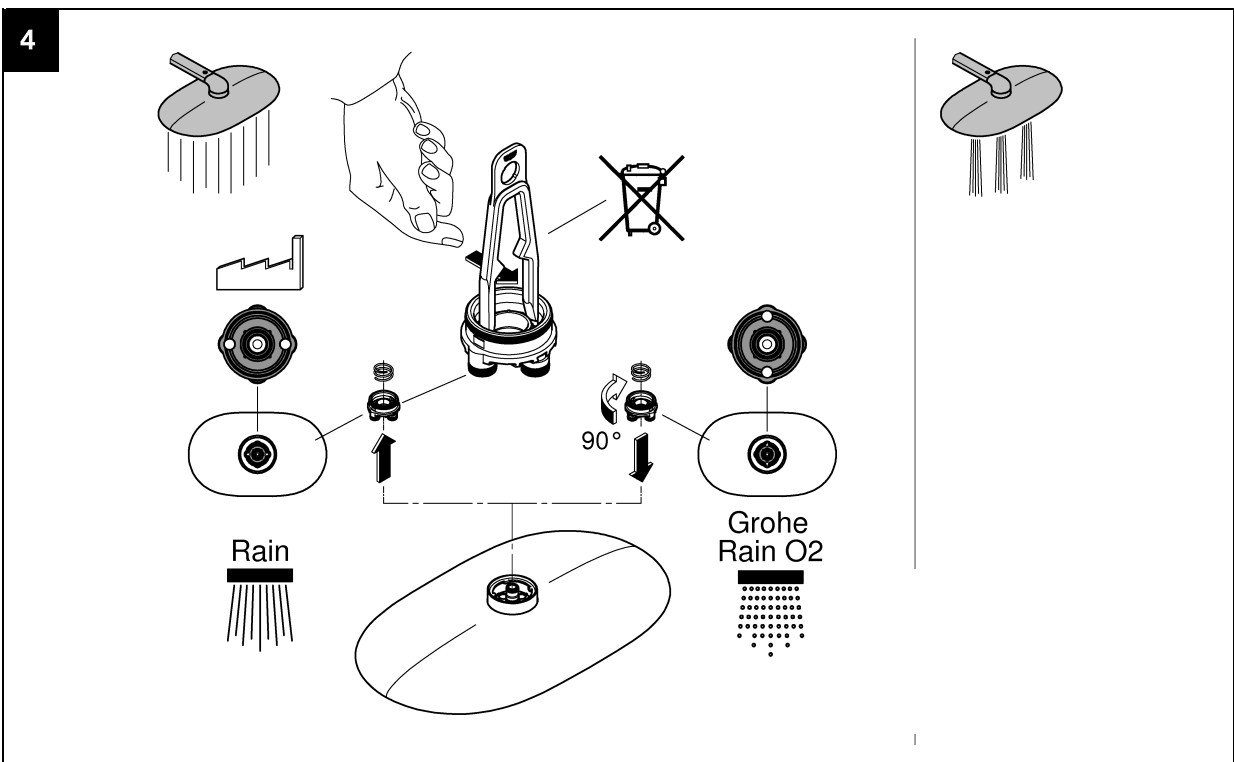

Installation
instructions