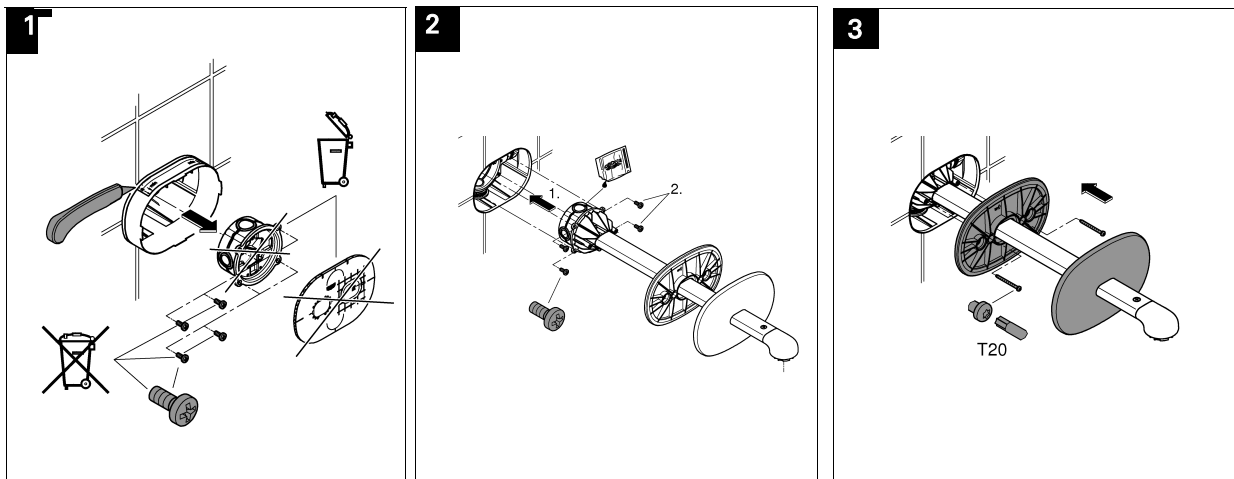

Installation
instructions