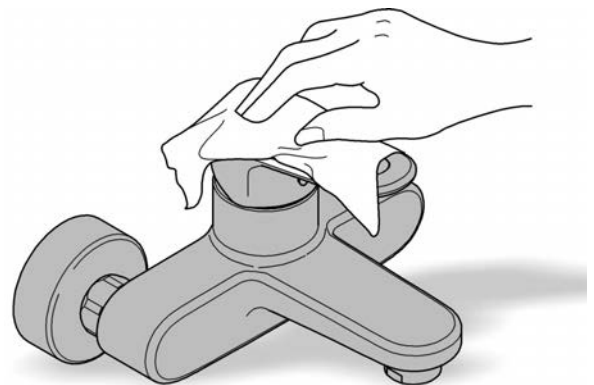

RAINSHOWER 360

Rough in kit

MODEL #26264001

Pure Freude
an Wasser

GROHE

Installation instructions for Stud Wall

Installation instructions for block wall

48166000