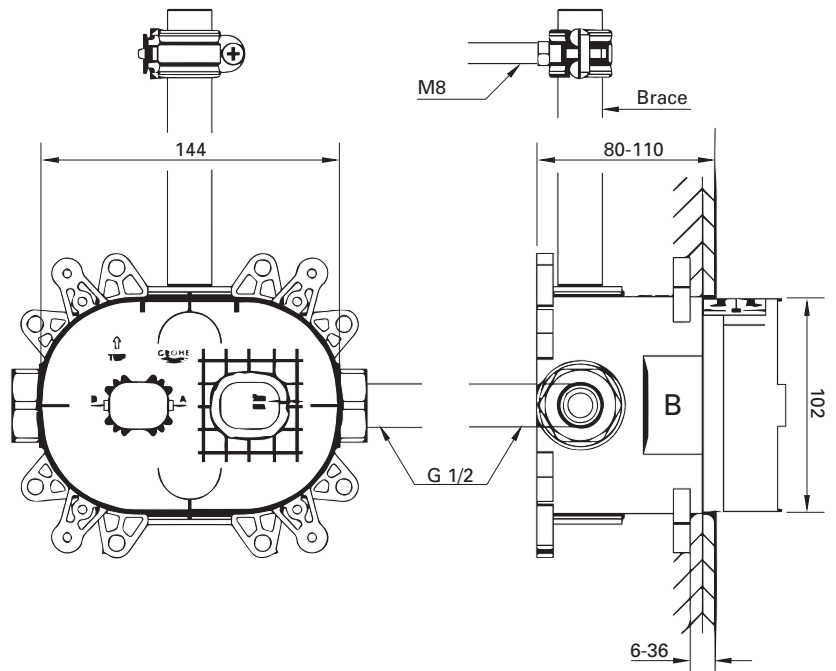

RAINSHOWER 360

Rough in kit

MODEL #26264001

Pure Freude
an Wasser

Product Specifications

Product Description:

Rainshower 360 Rough-in box

Required for head shower set 26 254 000

Inlets and outlets 1/2"

Fixings points for back wall

Leakproof housing

Removable protection cover with installation information