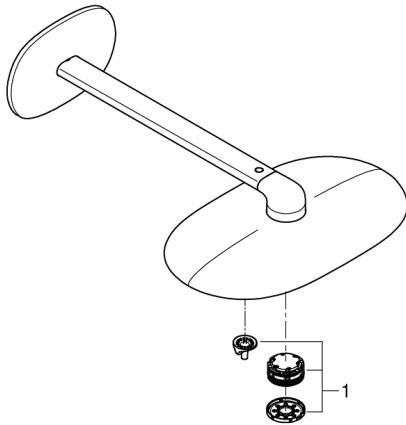

RAINSHOWER 360 DUO
HEAD SHOWER
MODEL #26254000

Spare Parts

*Pure Freude
an Wasser*

Pos No	Product Description	Order No	Units per package
1	Spray face	48348000	1