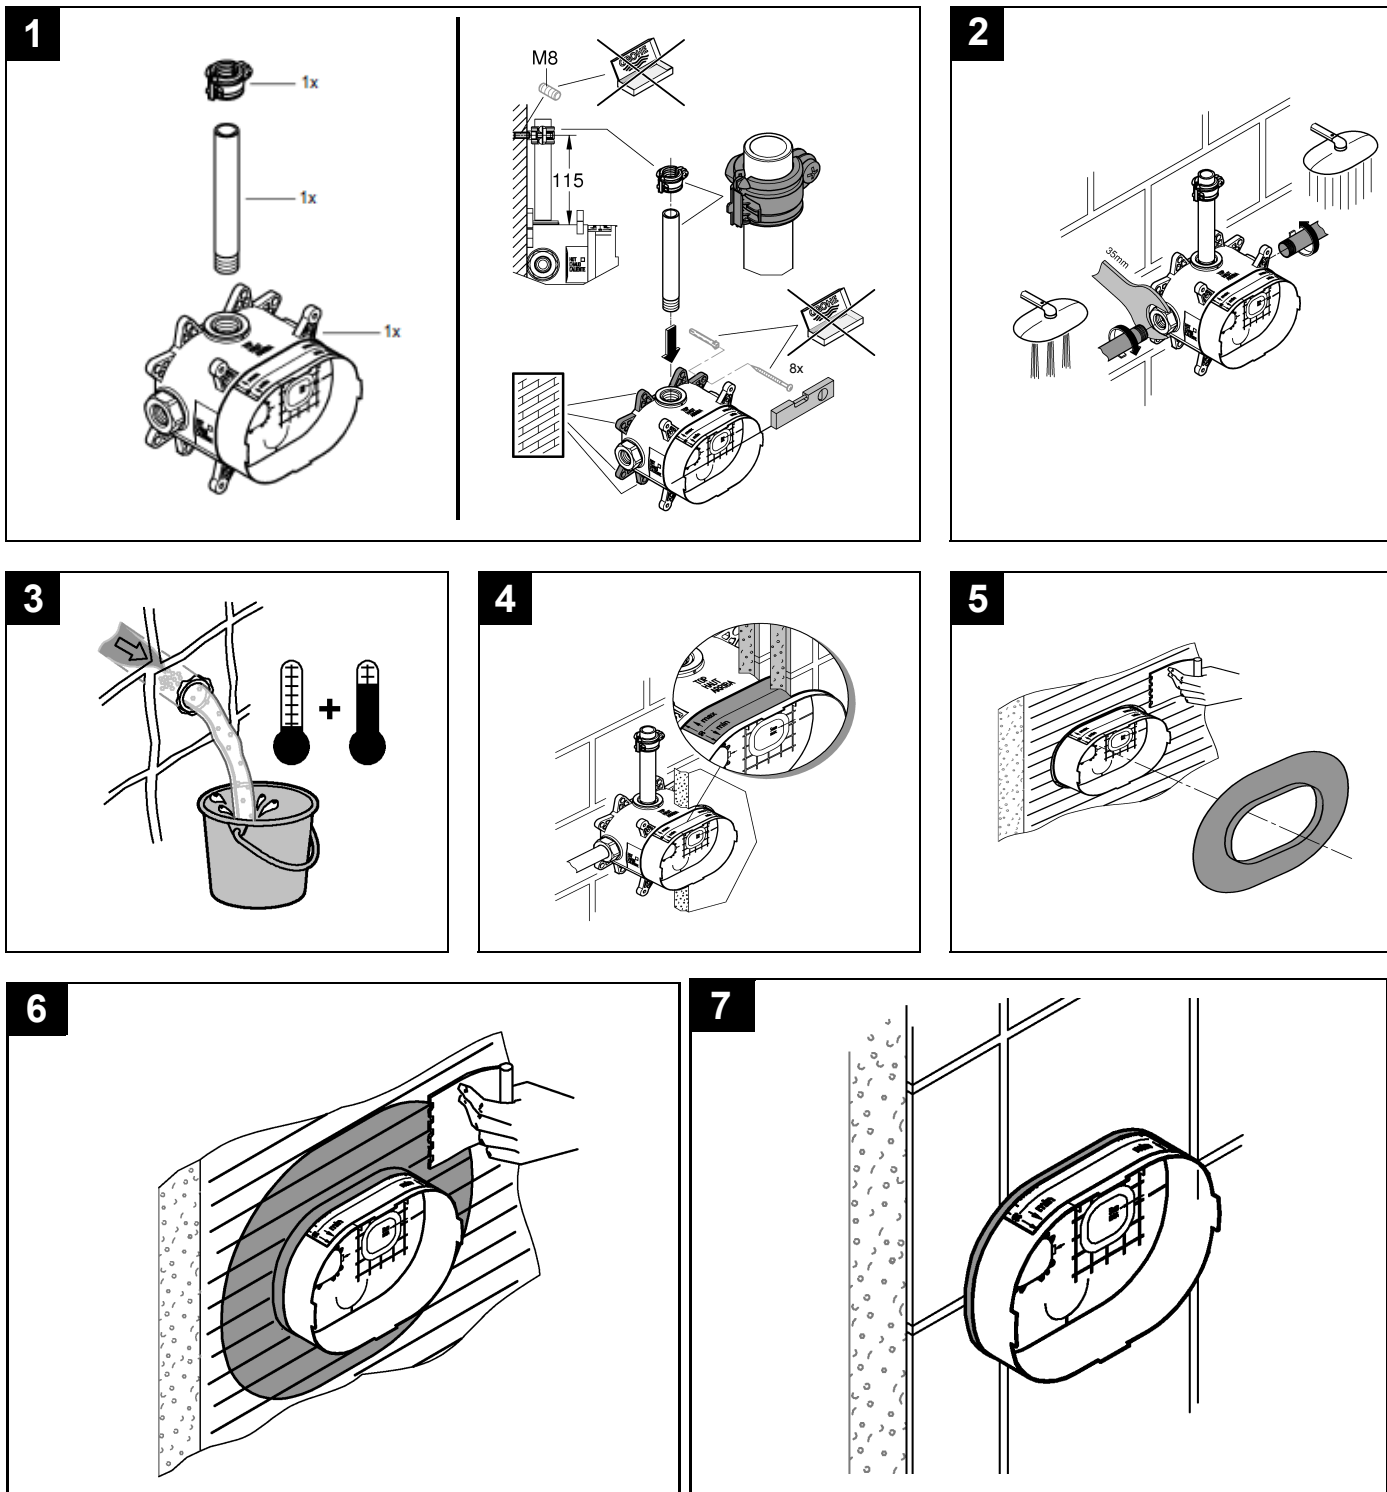

RAINSHOWER 360

Rough in kit

MODEL #26264001

Pure Freude
an Wasser

GROHE

Installation instructions for Stud Wall

Installation instructions for block wall

48166000