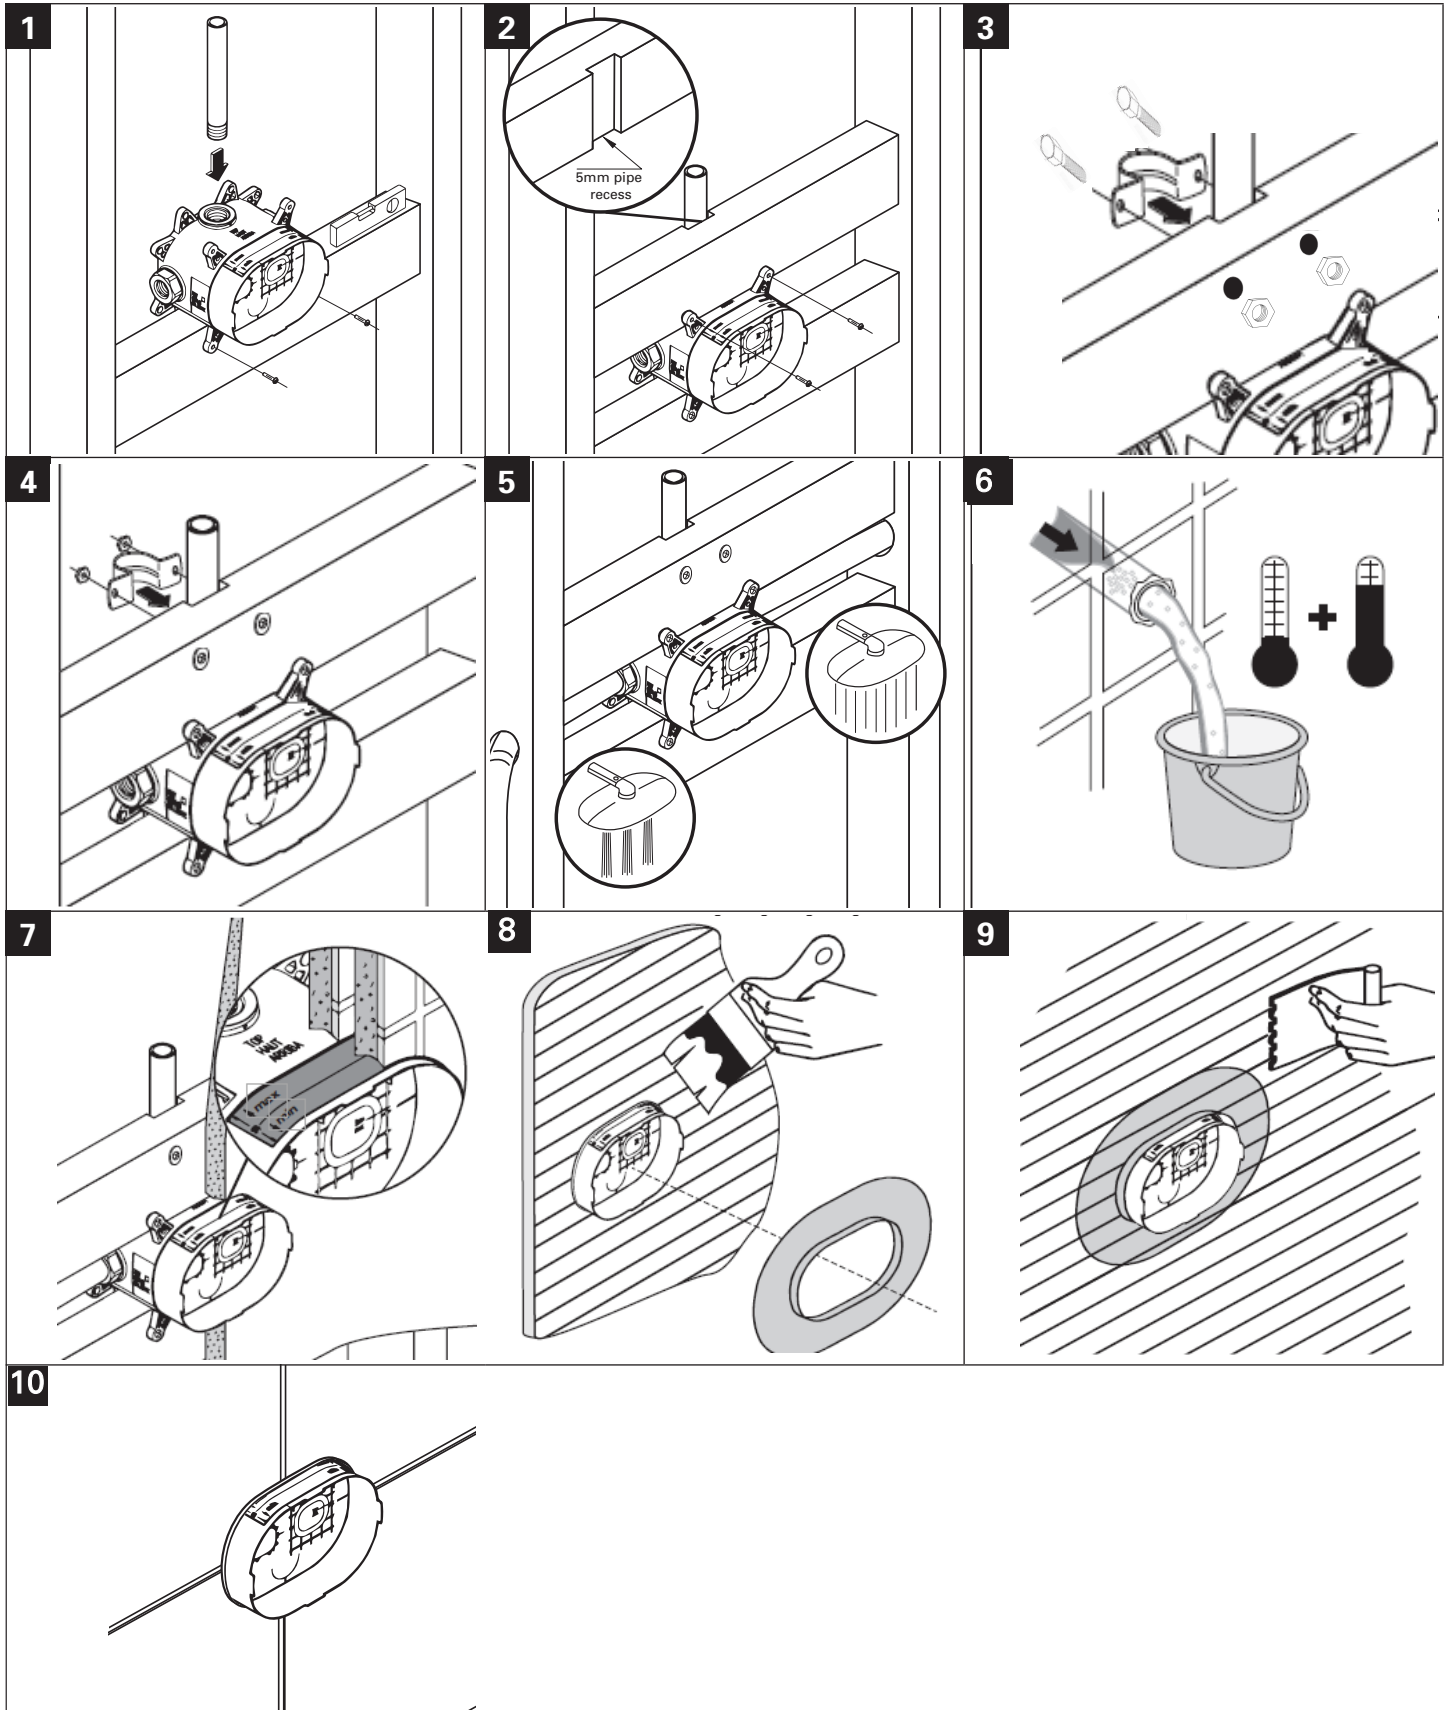

RAINSHOWER 360

Rough in kit

MODEL #26264001

Pure Freude
an Wasser

GROHE

Installation instructions for Stud Wall

Installation instructions for block wall

48166000