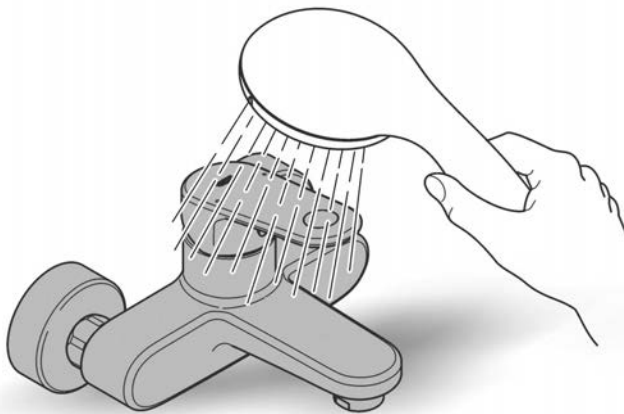

RAINSHOWER 360

Rough in kit

MODEL #26264001

Pure Freude
an Wasser

GROHE

Installation instructions for Stud Wall

Installation instructions for block wall

48166000