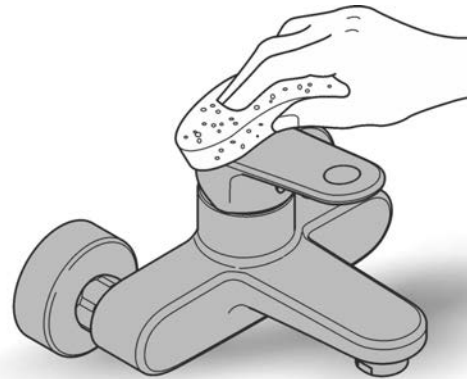

RAINSHOWER 360 DUO
HEAD SHOWER
MODEL #26254000

Spare Parts

*Pure Freude
an Wasser*

Pos No	Product Description	Order No	Units per package
1	Spray face	48348000	1

48166000

SpeedClean

Pure Freude
an Wasser

GROHE