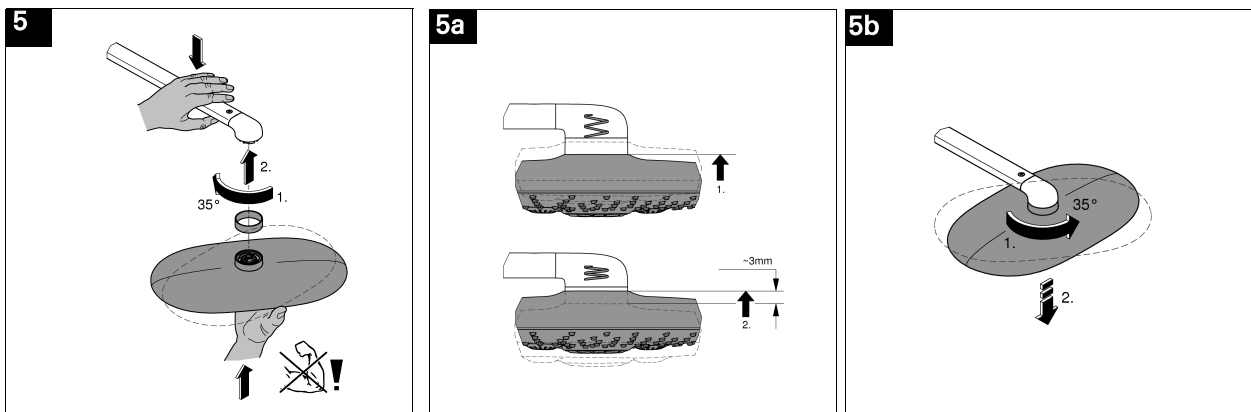

Installation
instructions

Installation Instructions

This shower is suitable for use with high pressure water applications. Using this product in conjunction with gravity-fed water heaters, low and unequal pressure supply systems & thermostatic mixing valves may result in unsatisfactory performance.

Suitable for High Pressure applications 150kPa – 500kPa

Care must be taken by the installing trades person to ensure connecting threads do not damage the flow controller when installing this product.

The installation tradesperson must ensure they install this product in accordance with AS/NZS 3500 and all other relating AS/NZS regulations that apply to the installation of this product.

Maximum static pressure of 500kPa.

For applications where 500kPa static pressure is exceeded, a suitably certified pressure limiting valve must be installed to prevent high pressure damaging this product.