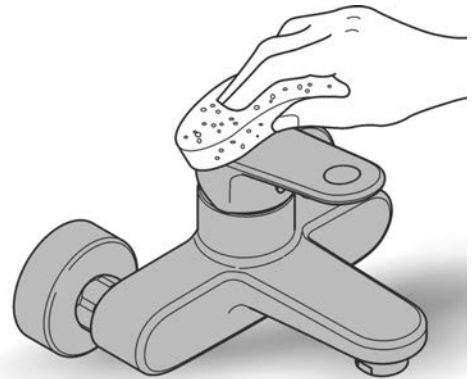

RAINSHOWER 360

Rough in kit

MODEL #26264001

Pure Freude
an Wasser

GROHE

Installation instructions for Stud Wall

Installation instructions for block wall

48166000