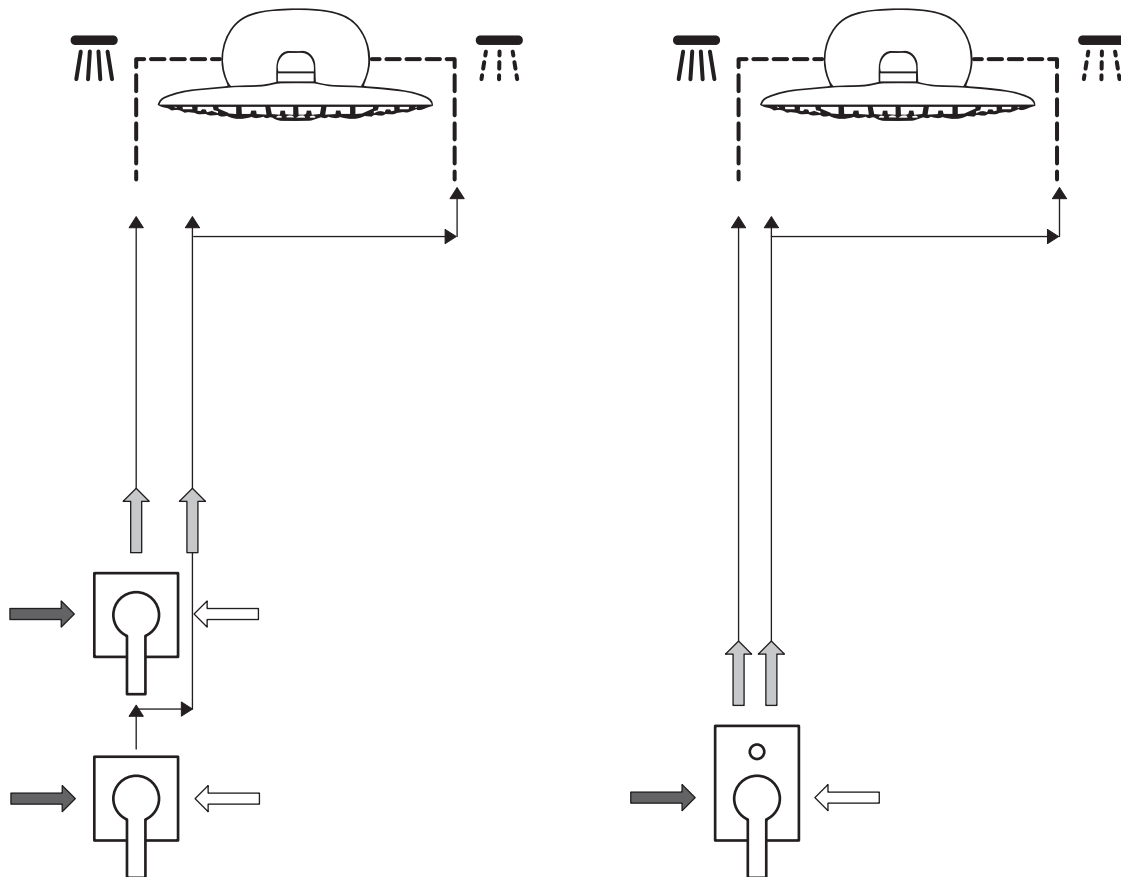

RAINSHOWER 360 DUO
HEAD SHOWER
MODEL #26254000

Pure Freude
an Wasser

Product Specifications

Product description

Rainshower 360 Duo

Head shower set 360 mm x 220 mm
consisting of:
head shower Rainshower 360 DUO, spray
plate chrome

Leakproof housing

Removable protection cover with installation information

RAINSHOWER 360

Rough in kit

MODEL #26264001

Pure Freude
an Wasser

GROHE

Installation instructions