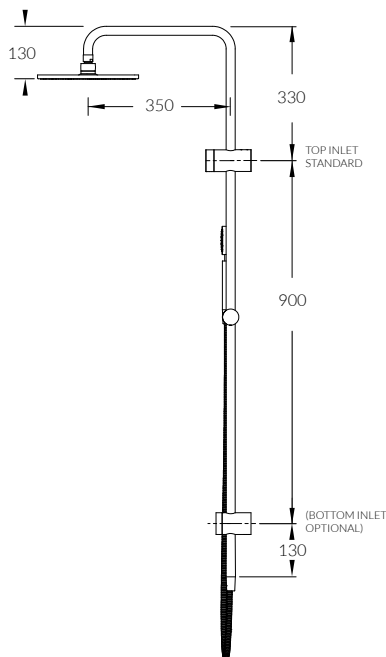

Milli Mood Twin Rail Shower (3*)

SPECIFICATIONS

Recommended Use	Domestic, Commercial, Hotel
Colour	Chrome, Matte Black, Brushed Nickel, Brushed Gunmetal
Recommended Pressure Range	300 - 500Kpa
Max Continuous Working Pressure	500Kpa
Max Continuous Working Temperature	65 deg. C
Suitable for Storage Tank Hot Water	Yes
Suitable for Continuous Flow Hot Water	Yes
Suitable for Gravity Feed Hot Water	Yes

WARRANTY

Warranty - Domestic Use	15 Years
Spare Parts	5 Years
Labour	1 Year

Please refer to Warranty Page for full Terms and Conditions

Dimensions are nominal measurements only.

Disclaimer: Products in this specification manual must by regulation be installed by licensed and registered trade people. The manufacturer/distributor reserves the right to vary specifications or delete models from their range without prior notification. Dimensions are nominal measurements only. Dimensions and set-outs listed are correct at time of publication however the manufacturer/distributor takes no responsibility for printing errors.

Published 25/07/2023