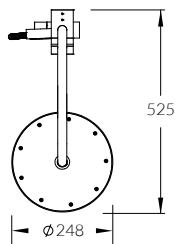

Dimensions are nominal measurements only.

Disclaimer: Products in this specification manual must by regulation be installed by licensed and registered trade people. The manufacturer/distributor reserves the right to vary specifications or delete models from their range without prior notification. Dimensions are nominal measurements only. Dimensions and set-outs listed are correct at time of publication however the manufacturer/distributor takes no responsibility for printing errors.

Published 25/07/2023