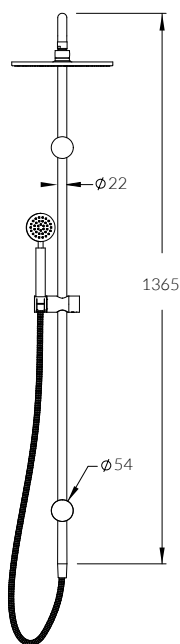

Milli Mood Twin Rail Shower (3*)

SPECIFICATIONS

Recommended Use	Domestic, Commercial, Hotel
Colour	Chrome, Matte Black, Brushed Nickel, Brushed Gunmetal
Recommended Pressure Range	300 - 500Kpa
Max Continuous Working Pressure	500Kpa
Max Continuous Working Temperature	65 deg. C
Suitable for Storage Tank Hot Water	Yes
Suitable for Continuous Flow Hot Water	Yes
Suitable for Gravity Feed Hot Water	Yes

WARRANTY

Warranty - Domestic Use	15 Years
Spare Parts	5 Years
Labour	1 Year

Please refer to Warranty Page for full Terms and Conditions

Dimensions are nominal measurements only.

Disclaimer: Products in this specification manual must by regulation be installed by licensed and registered trade people. The manufacturer/distributor reserves the right to vary specifications or delete models from their range without prior notification. Dimensions are nominal measurements only. Dimensions and set-outs listed are correct at time of publication however the manufacturer/distributor takes no responsibility for printing errors.

Published 25/07/2023