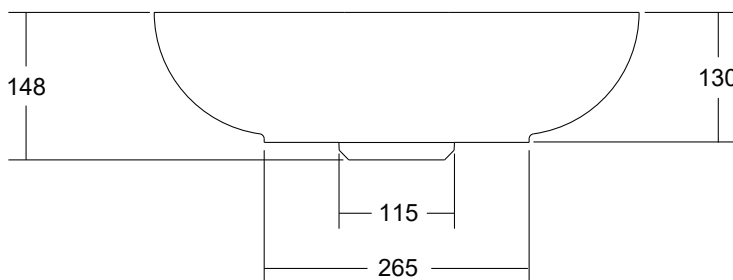

Villa 485 Thin Edge Counter Top Basin Solid Surface

SPECIFICATIONS

Recommended Use	Domestic, Hotel & Commercial
Material	Solid Surface
Colour	White Haven or Cove Grey
Capacity	11.4 litres
Weight	6.9 kg
Overflow	No
Plug & Waste	32-40mm Pop-up Waste with Matching Solid Surface Waste Cap
Taphole	No
Fixing	Silicone to Benchtop

WARRANTY

Domestic Use	15 Years
Spare Parts & Labour	12 Months
Please refer to Warranty Page for full Terms and Conditions	

Dimensions are shown in millimetres.
Due to the handcrafted nature of Omvivo products measurements are subject to a +/- 5mm manufacturing tolerance.