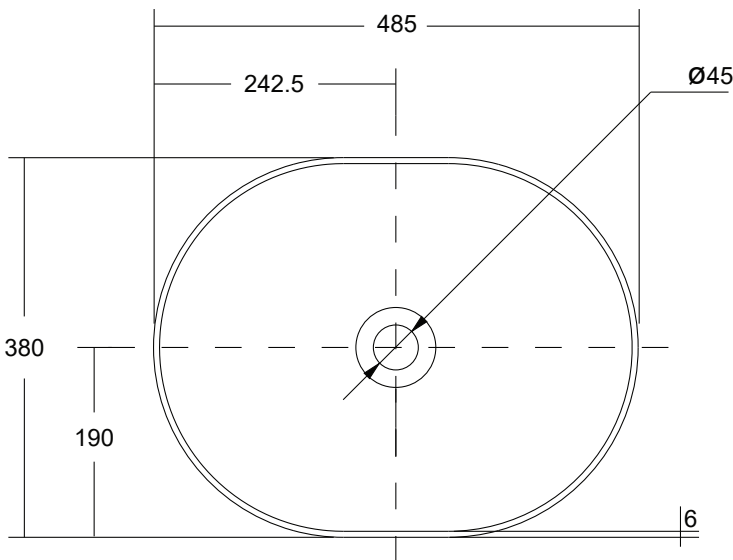

Villa 485 Thin Edge Counter Top Basin Solid Surface

SPECIFICATIONS

Recommended Use	Domestic, Hotel & Commercial
Material	Solid Surface
Colour	White Haven or Cove Grey
Capacity	11.4 litres
Weight	6.9 kg
Overflow	No
Plug & Waste	32-40mm Pop-up Waste with Matching Solid Surface Waste Cap
Taphole	No
Fixing	Silicone to Benchtop

WARRANTY

Domestic Use	15 Years
Spare Parts & Labour	12 Months
Please refer to Warranty Page for full Terms and Conditions	

Dimensions are shown in millimetres.
Due to the handcrafted nature of Omvivo products measurements are subject to a +/- 5mm manufacturing tolerance.