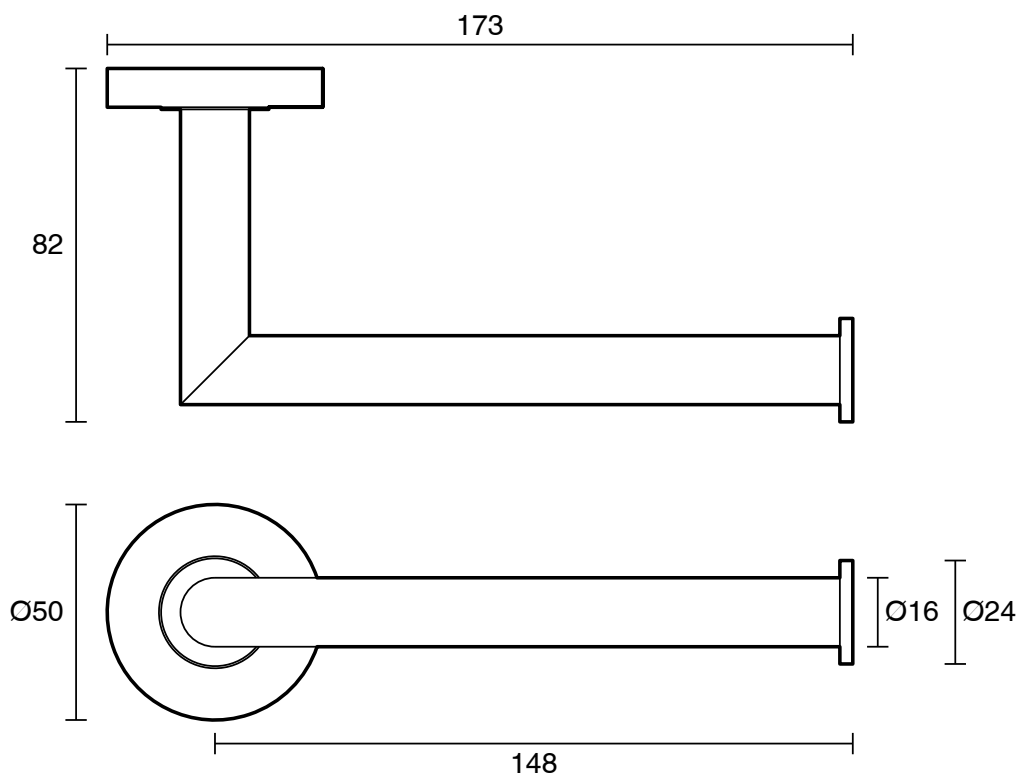

Mizu Drift Reversible Toilet Roll Holder Brushed Brass

2267176

SPECIFICATIONS

Recommended Use Domestic, Hotel & Commercial

Colour Brushed Brass

Material Brass

WARRANTY

Replacement Only - Domestic Use 10 Years

Parts Replacement Only 12 Months

Please refer to Warranty Page for full Terms and Conditions

Dimensions are nominal measurements only.

CLEANING RECOMMENDATIONS:

We recommend the use of soapy water or approved cleaners. This product should not be cleaned with abrasive materials. Damage caused by any improper treatment is not covered by the product warranty. Refer to Warranty Conditions

Disclaimer: Products in this specification manual must by regulation be installed by licensed and registered trade people. The manufacturer/distributor reserves the right to vary specifications or delete models from their range without prior notification. Dimensions are nominal measurements only. Dimensions and set-outs listed are correct at time of publication however the manufacturer/distributor takes no responsibility for printing errors.

Published 21/03/2024

To see the complete Mizu range go to www.reece.com.au