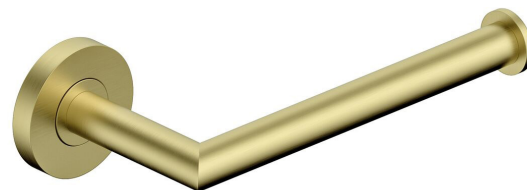

Mizu Drift Reversible Toilet Roll Holder Brushed Brass

2267176

SPECIFICATIONS

Recommended Use Domestic, Hotel & Commercial

Colour Brushed Brass

Material Brass

WARRANTY

Replacement Only - Domestic Use 10 Years

Parts Replacement Only 12 Months

Please refer to Warranty Page for full Terms and Conditions

Dimensions are nominal measurements only.

CLEANING RECOMMENDATIONS:

We recommend the use of soapy water or approved cleaners. This product should not be cleaned with abrasive materials. Damage caused by any improper treatment is not covered by the product warranty. Refer to Warranty Conditions

Disclaimer: Products in this specification manual must by regulation be installed by licensed and registered trade people. The manufacturer/distributor reserves the right to vary specifications or delete models from their range without prior notification. Dimensions are nominal measurements only. Dimensions and set-outs listed are correct at time of publication however the manufacturer/distributor takes no responsibility for printing errors.

Published 21/03/2024

To see the complete Mizu range go to www.reece.com.au