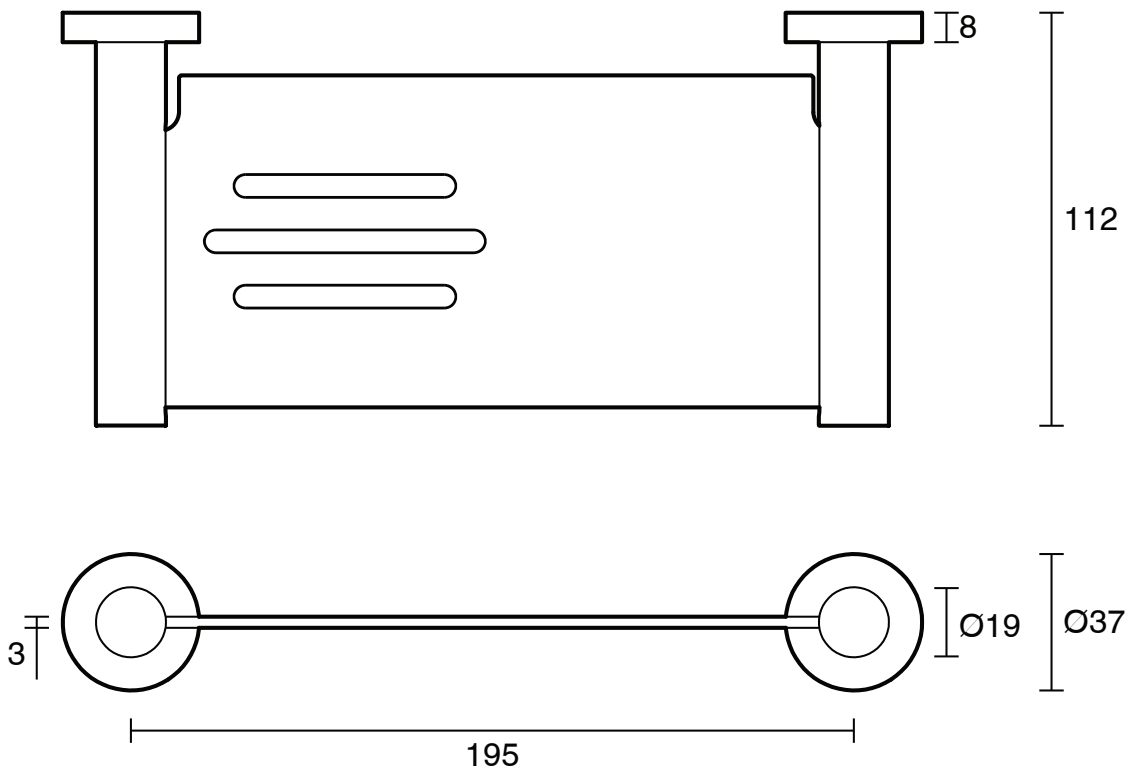

SUSSEX

Sussex Pure Metal Soap Dish Chrome

2266295

SPECIFICATIONS	
Recommended Use	Residential;Commercial
Colour Finish	Polished Chrome
Primary Material	Brass
WARRANTY	
Residential Use (Years)	40
Commercial Use (Years)	10
<i>Please refer to Sussex Warranty page for full Terms and Conditions</i>	