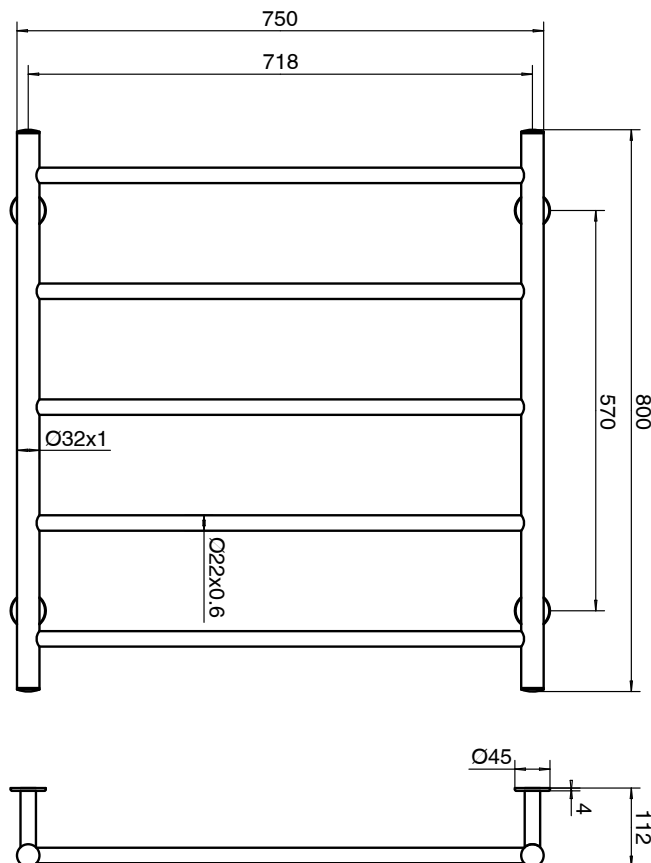

mizu

Mizu Drift MK2 750 x 800mm Heated Towel Rail Only (Less Transformer) Brushed Gunmetal

2007487

SPECIFICATIONS	
Recommended Use	Domestic, Hotel & Commercial
Colour	Brushed Gunmetal
Material	Stainless Steel (304 Grade)
Electrical Connection	Hardwired
Electrical Connection Position	Bottom Right Leg or Top Left Leg
Heating Method	Dry Element
Power Wattage	90 W
Voltage	24 V
IP Rating	IP45
WARRANTY	
Warranty - Domestic Use	7 Years
Spare Parts & Labour	12 Months
<i>Please refer to Warranty Page for full Terms and Conditions</i>	