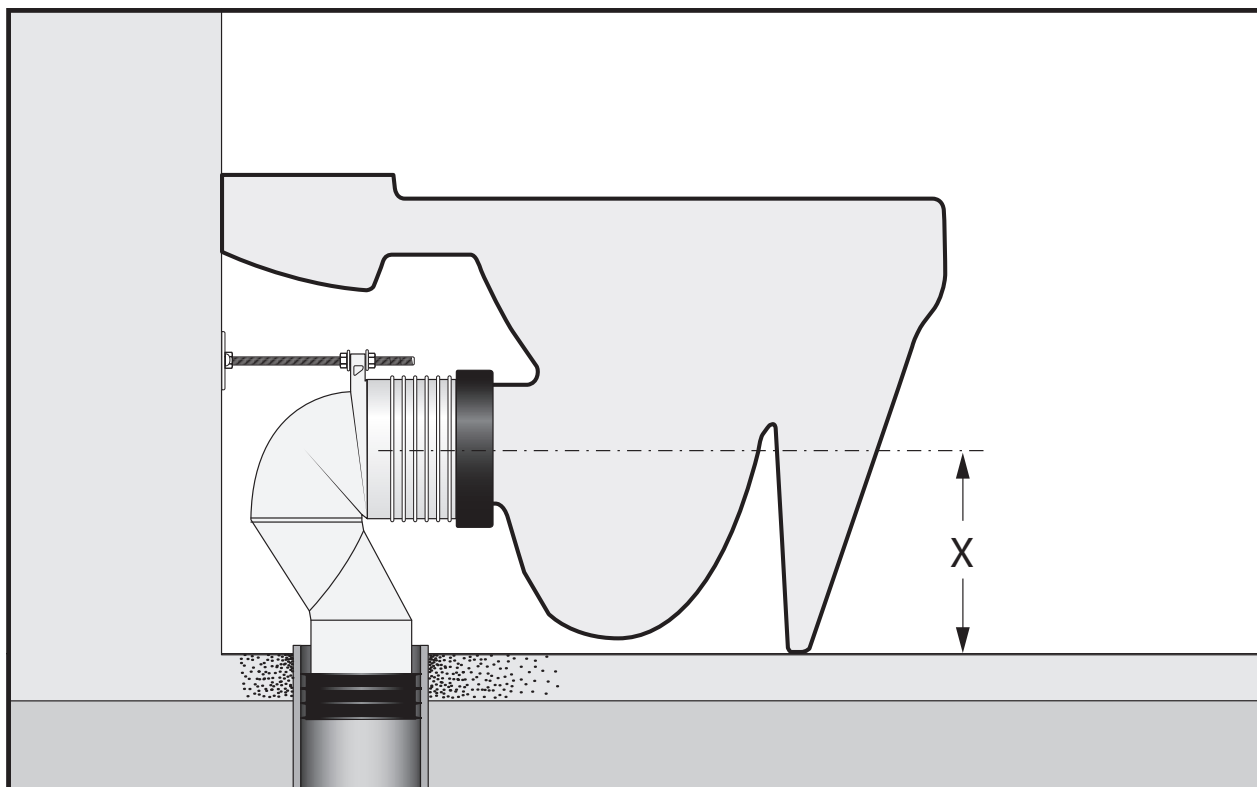

LAUFEN PALACE BTW PAN

INSTALLATION INSTRUCTIONS

Please check pan set out