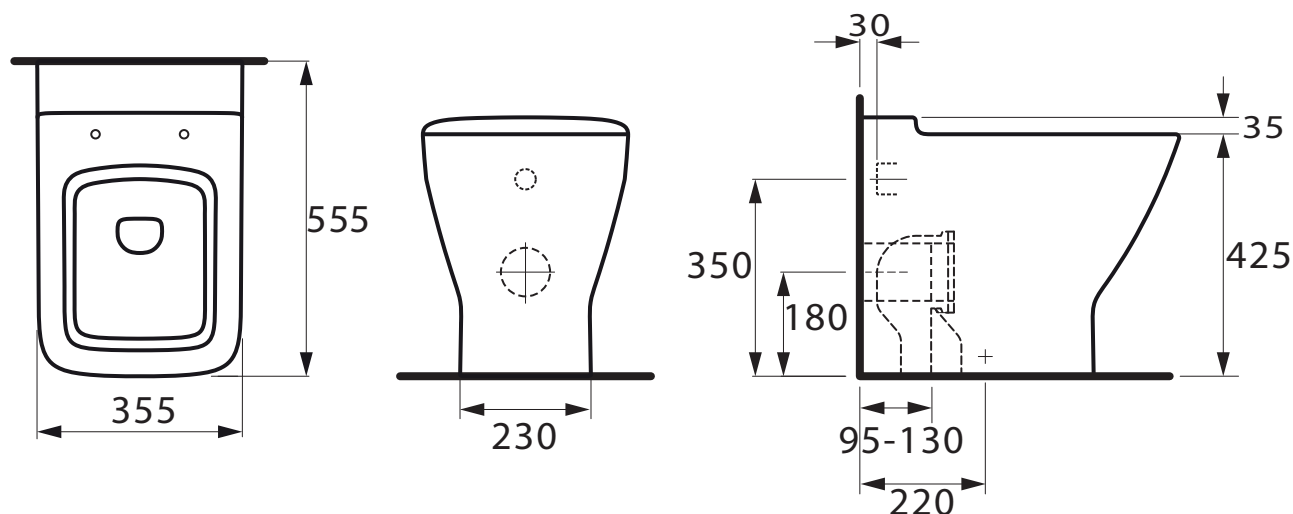

LAUFEN PALACE BTW PAN