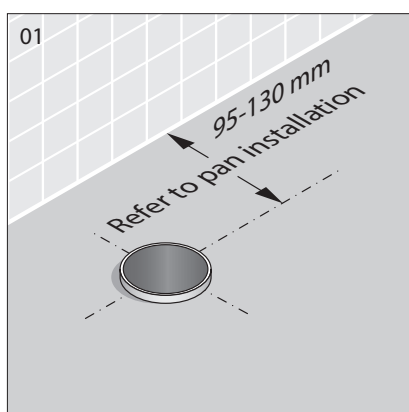

LAUFEN PALACE BTW PAN

INSTALLATION INSTRUCTIONS

Please check pan set out