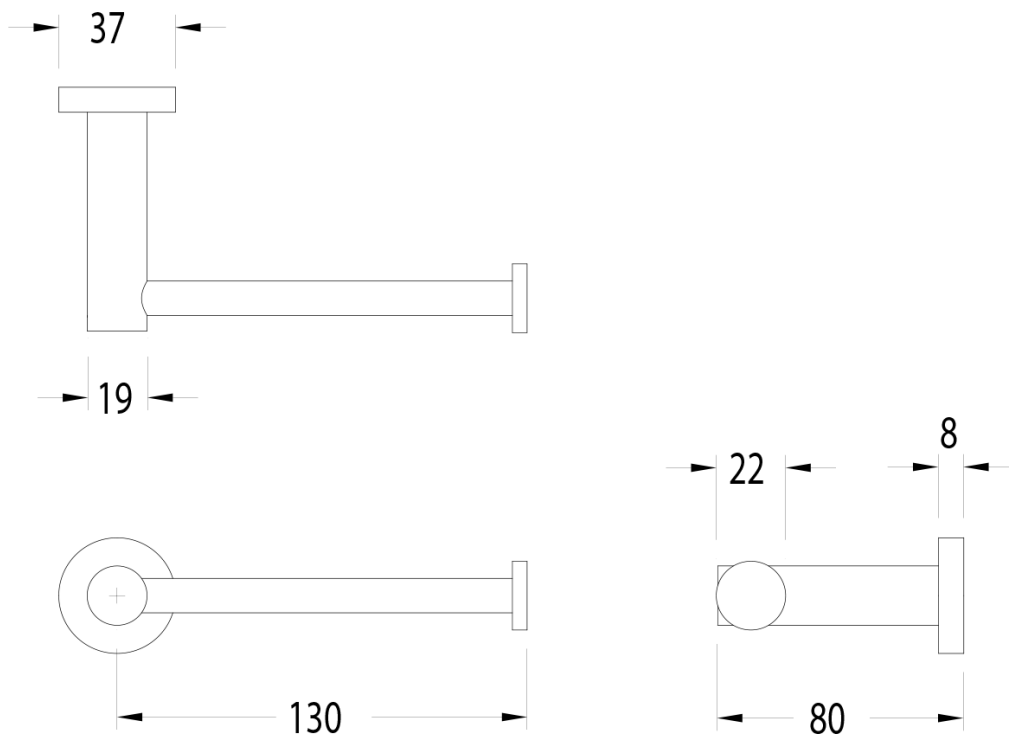

SUSSEX

Sussex Pure Toilet Roll Holder Brushed Nickel

2299210

SPECIFICATIONS	
Recommended Use	Residential;Commercial
Colour Finish	Brushed Nickel
Primary Material	DR Brass
WARRANTY	
Residential Use (Years)	40
Commercial Use (Years)	10
<i>Please refer to Sussex Warranty page for full Terms and Conditions</i>	