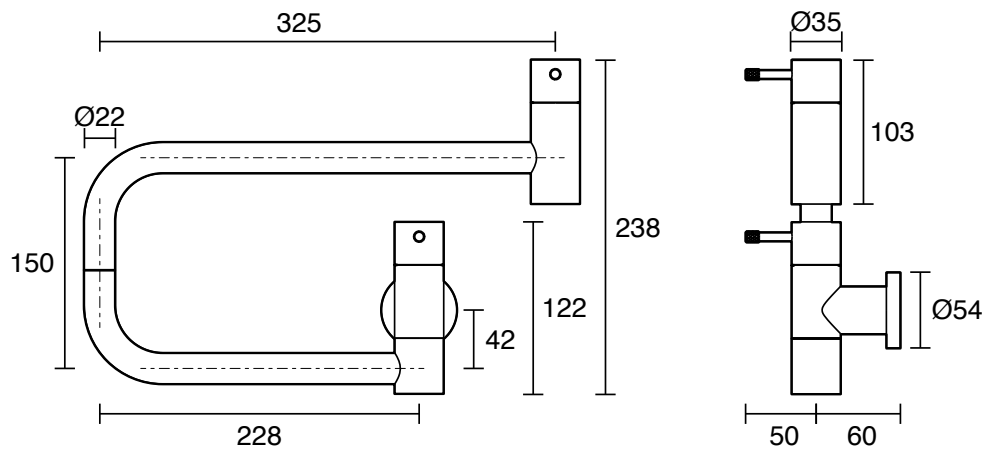

SUSSEX

Sussex Scala Nova Pot Filler PVD Matte Black Lead Free

43660

SPECIFICATIONS	
Recommended Use	Residential;Commercial
Colour Finish	Matte Black
Primary Material	Lead Free Brass
Recommended Pressure Range	150 - 500 kPa as per AS3500
Max Continuous Working Temperature (deg C)	65
Min Continuous Working Temperature (deg C)	1
WARRANTY	
Residential Use (Years)	40
Commercial Use (Years)	10
<i>Please refer to Sussex Warranty page for full Terms and Conditions</i>	

Disclaimer: Products in this specification manual must by regulation be installed by licensed and registered trade people. The manufacturer/distributor reserves the right to vary specifications or delete models from their range without prior notification. Dimensions are nominal measurements only. Dimensions and set-outs listed are correct at time of publication however the manufacturer/distributor takes no responsibility for printing errors.